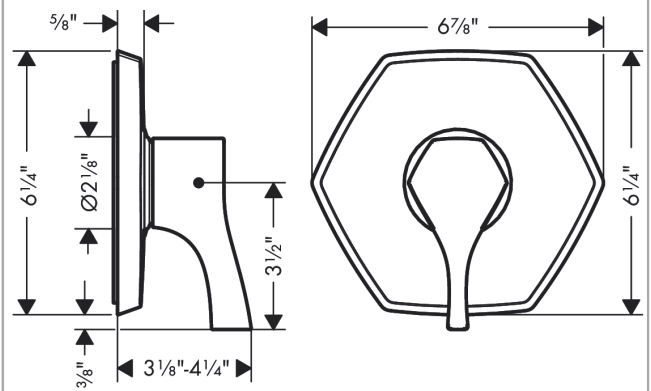

Locarno
Pressure Balance Trim
 Finish: **chrome** Part no. : **04822000**

Description

Features

- Temperature and on/off control for 1 outlet
- Flow: 5.44 GPM (20.6 L/Min)
- Integrated bypass for use with diverter tub spouts

Item details

List Price \$ 269.00

Compliance / Sustainability

Product image

Scale drawing

Locarno
Pressure Balance Trim
Finish: **chrome** Part no. : **04822000**

Exploded drawing

Year of production: >03/21

Locarno

Pressure Balance Trim

Finish: **chrome** Part no. : **04822000**

Spare parts list

Year of production: >03/21

Pos.	Description	Part no.	Price	PU
1	O-ring 16x2	98133000	-	1
2	set of screws	96525000	-	1
3	cartridge, assy	88727000	-	1
4	holder for escutcheon	98793000	-	1
5	set of fixing screws	96454000	-	1
6	sleeve	88765000	-	1
7	escutcheon	93912001	-	1
8	handle	93911001	-	1
a	extension 25 mm	13595000	-	1