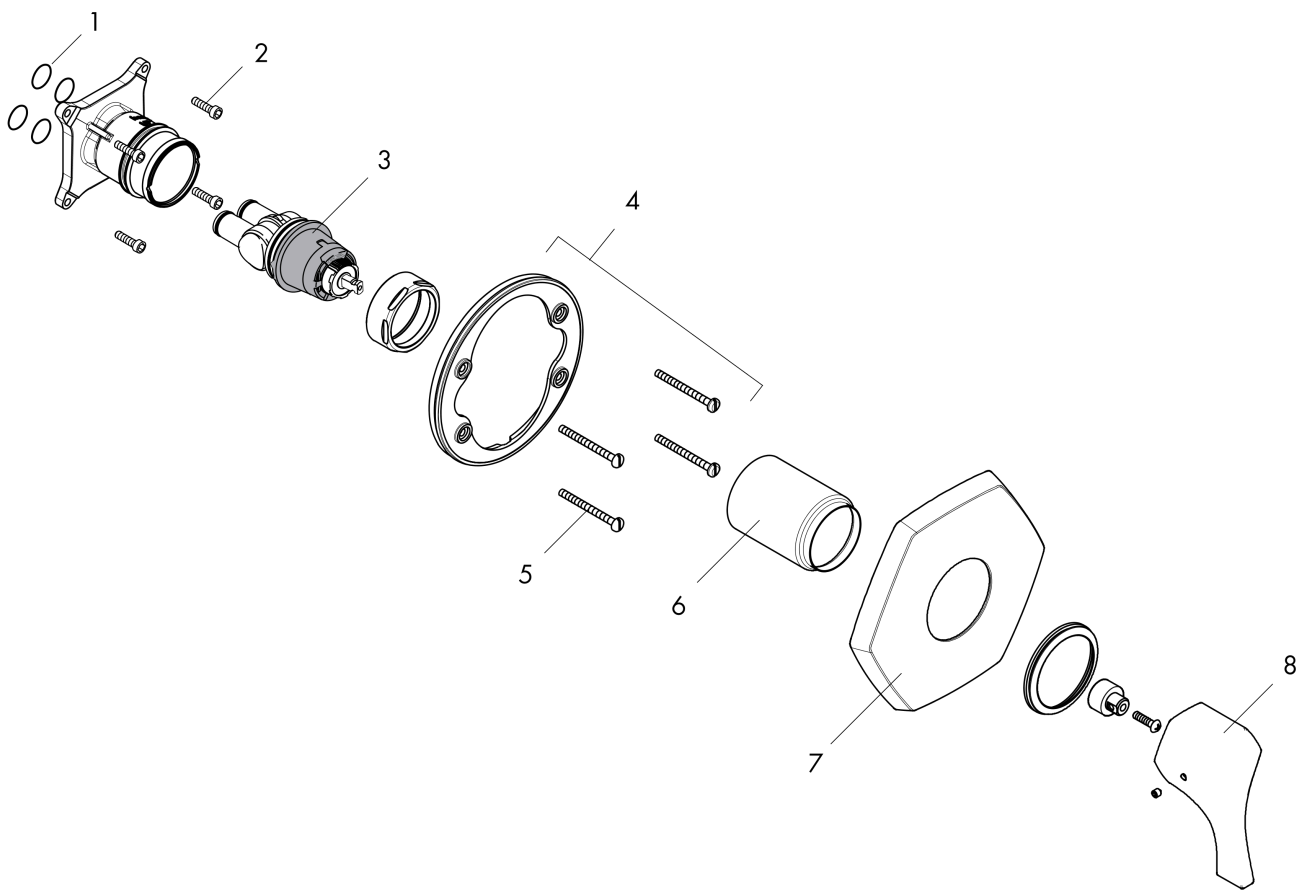

Locarno
Pressure Balance Trim
 Finish: **chrome** Part no. : **04822000**

Description

Features

- Temperature and on/off control for 1 outlet
- Flow: 5.44 GPM (20.6 L/Min)
- Integrated bypass for use with diverter tub spouts

Item details

List Price \$ 269.00

Compliance / Sustainability

Product image

Scale drawing

Locarno
Pressure Balance Trim
Finish: **chrome** Part no. : **04822000**

Exploded drawing

Year of production: >03/21

Locarno

Pressure Balance Trim

Finish: **chrome** Part no. : **04822000**

Spare parts list

Year of production: >03/21

Pos.	Description	Part no.	Price	PU
1	O-ring 16x2	98133000	-	1
2	set of screws	96525000	-	1
3	cartridge, assy	88727000	-	1
4	holder for escutcheon	98793000	-	1
5	set of fixing screws	96454000	-	1
6	sleeve	88765000	-	1
7	escutcheon	93912001	-	1
8	handle	93911001	-	1
a	extension 25 mm	13595000	-	1