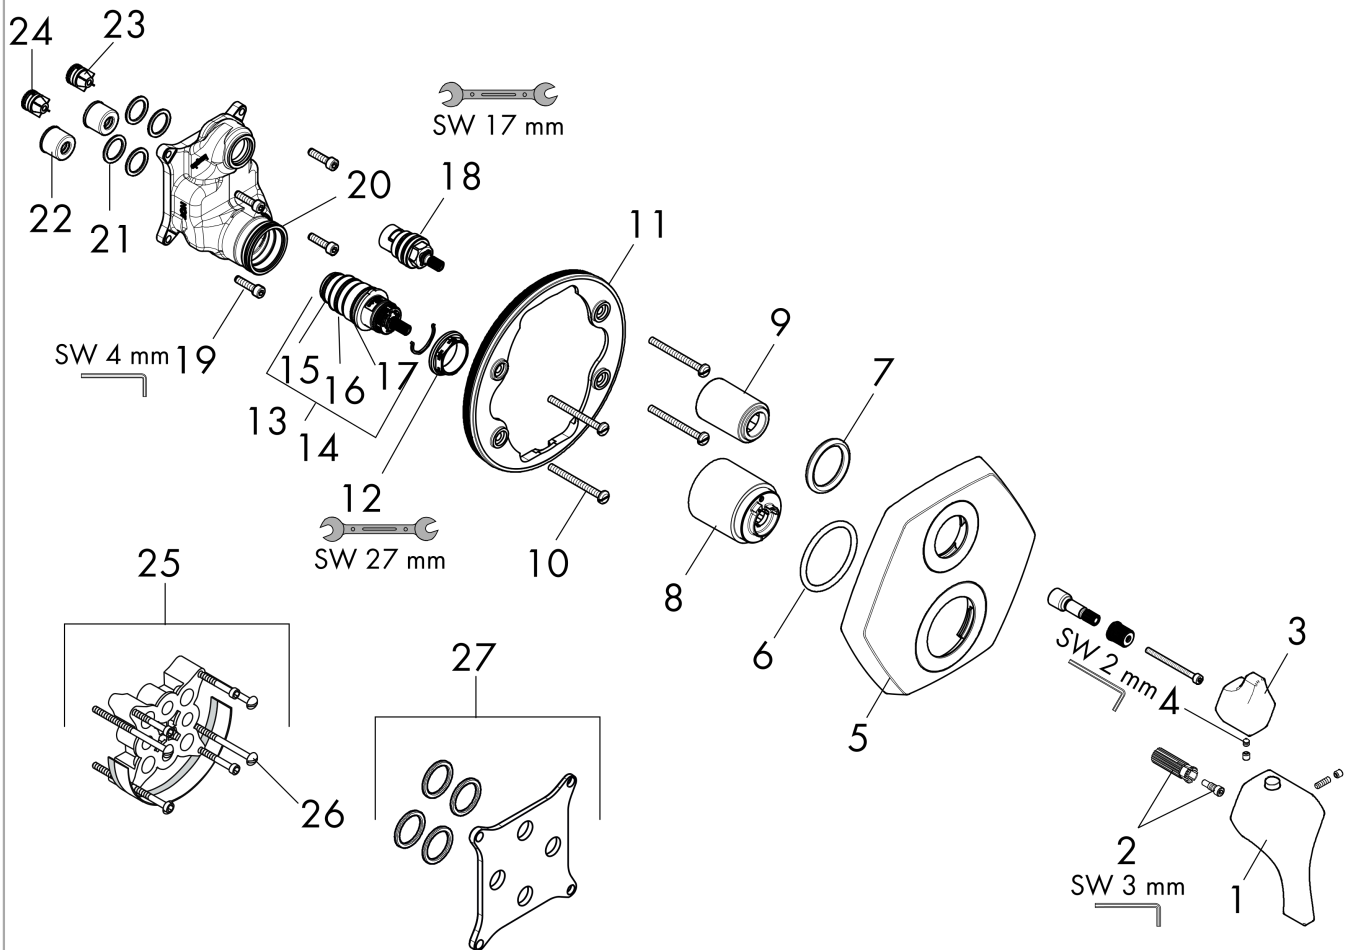

Locarno
Thermostatic Trim with Volume Control
 Finish: **chrome** Part no. : **04821000**

Description

Features

- Consists of: Thermostatic Trim
- Volume control for 1 function
- Thermostatic cartridge
- Flow: 6.0 GPM (22.7 L/Min)
- Optimized for water-efficient shower products
- Anti-scald 100° safety stop
- Mounting Material, Assembly instructions

Item details

List Price \$ 594.00

Compliance / Sustainability

Product image

Scale drawing

Locarno
Thermostatic Trim with Volume Control
 Finish: **chrome** Part no. : **04821000**

Exploded drawing

Year of production: >02/21

Locarno

Thermostatic Trim with Volume Control

Finish: **chrome** Part no. : **04821000**

Spare parts list

Year of production: >02/21

Pos.	Description	Part no.	Price	PU
1	handle for thermostat	93917000	-	1
2	handle fixing set	95843000	-	1
3	handle	93918000	-	1
4	hollow set screw M4x5	92846000	-	1
5	escutcheon	93921000	-	1
6	O-ring 44x4	98471000	-	1
7	O-ring 30x5	98153000	-	1
8	sleeve	92216000	-	1
9	sleeve	96446000	-	1
10	set of fixing screws	96454000	-	1
11	holder for escutcheon	98793000	-	1
12	nut	98913000	-	1
13	thermostat cartridge	98282000	-	1
14	cartridge for exchanged connections	92373000	-	1
15	O-ring 20x1,5	98197000	-	1
16	O-ring 25x1,5	98146000	-	1
17	O-ring 25x2,5	92146000	-	1
18	shut off unit right closing	94009000	-	1
19	set of screws	96525000	-	1
20	O-ring 36x2	98156000	-	1
21	O-ring 16x2	98133000	-	1
22	noise reduction	94073000	-	1
23	set of non return valves DW 15	97350000	-	1
24	non return valve (pressure-resistant up to 2 MPa)	92594000	-	1
25	extension 25 mm	13595000	-	1
26	set of fixing screws	97747000	-	1
27	compensation set 1°	95521000	-	1