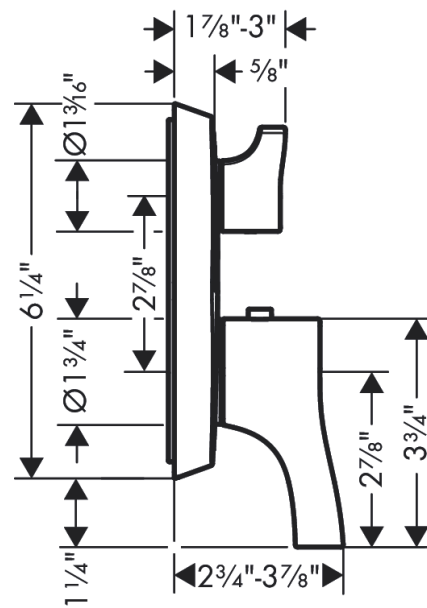

Locarno
Thermostatic Trim with Volume Control
 Finish: **chrome** Part no. : **04821000**

Description

Features

- Consists of: Thermostatic Trim
- Volume control for 1 function
- Thermostatic cartridge
- Flow: 6.0 GPM (22.7 L/Min)
- Optimized for water-efficient shower products
- Anti-scald 100° safety stop
- Mounting Material, Assembly instructions

Item details

List Price \$ 594.00

Compliance / Sustainability

Product image

Scale drawing

Locarno
Thermostatic Trim with Volume Control
 Finish: **chrome** Part no. : **04821000**

Exploded drawing

Year of production: >02/21

Locarno

Thermostatic Trim with Volume Control

Finish: **chrome** Part no. : **04821000**

Spare parts list

Year of production: >02/21

Pos.	Description	Part no.	Price	PU
1	handle for thermostat	93917000	-	1
2	handle fixing set	95843000	-	1
3	handle	93918000	-	1
4	hollow set screw M4x5	92846000	-	1
5	escutcheon	93921000	-	1
6	O-ring 44x4	98471000	-	1
7	O-ring 30x5	98153000	-	1
8	sleeve	92216000	-	1
9	sleeve	96446000	-	1
10	set of fixing screws	96454000	-	1
11	holder for escutcheon	98793000	-	1
12	nut	98913000	-	1
13	thermostat cartridge	98282000	-	1
14	cartridge for exchanged connections	92373000	-	1
15	O-ring 20x1,5	98197000	-	1
16	O-ring 25x1,5	98146000	-	1
17	O-ring 25x2,5	92146000	-	1
18	shut off unit right closing	94009000	-	1
19	set of screws	96525000	-	1
20	O-ring 36x2	98156000	-	1
21	O-ring 16x2	98133000	-	1
22	noise reduction	94073000	-	1
23	set of non return valves DW 15	97350000	-	1
24	non return valve (pressure-resistant up to 2 MPa)	92594000	-	1
25	extension 25 mm	13595000	-	1
26	set of fixing screws	97747000	-	1
27	compensation set 1°	95521000	-	1