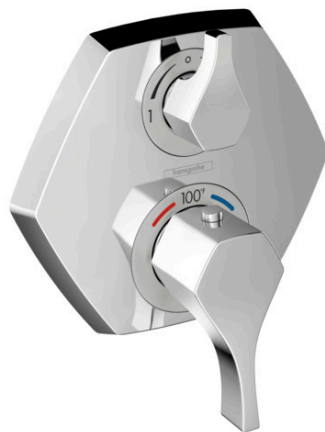

Locarno
Thermostatic Trim with Volume Control
 Finish: **chrome** Part no. : **04821000**

Description

Features

- Consists of: Thermostatic Trim
- Volume control for 1 function
- Thermostatic cartridge
- Flow: 6.0 GPM (22.7 L/Min)
- Optimized for water-efficient shower products
- Anti-scald 100° safety stop
- Mounting Material, Assembly instructions

Item details

List Price \$ 594.00

Compliance / Sustainability

Product image

Scale drawing

Locarno
Thermostatic Trim with Volume Control
 Finish: **chrome** Part no. : **04821000**

Exploded drawing

Year of production: >02/21

Locarno

Thermostatic Trim with Volume Control

Finish: **chrome** Part no. : **04821000**

Spare parts list

Year of production: >02/21

Pos.	Description	Part no.	Price	PU
1	handle for thermostat	93917000	-	1
2	handle fixing set	95843000	-	1
3	handle	93918000	-	1
4	hollow set screw M4x5	92846000	-	1
5	escutcheon	93921000	-	1
6	O-ring 44x4	98471000	-	1
7	O-ring 30x5	98153000	-	1
8	sleeve	92216000	-	1
9	sleeve	96446000	-	1
10	set of fixing screws	96454000	-	1
11	holder for escutcheon	98793000	-	1
12	nut	98913000	-	1
13	thermostat cartridge	98282000	-	1
14	cartridge for exchanged connections	92373000	-	1
15	O-ring 20x1,5	98197000	-	1
16	O-ring 25x1,5	98146000	-	1
17	O-ring 25x2,5	92146000	-	1
18	shut off unit right closing	94009000	-	1
19	set of screws	96525000	-	1
20	O-ring 36x2	98156000	-	1
21	O-ring 16x2	98133000	-	1
22	noise reduction	94073000	-	1
23	set of non return valves DW 15	97350000	-	1
24	non return valve (pressure-resistant up to 2 MPa)	92594000	-	1
25	extension 25 mm	13595000	-	1
26	set of fixing screws	97747000	-	1
27	compensation set 1°	95521000	-	1