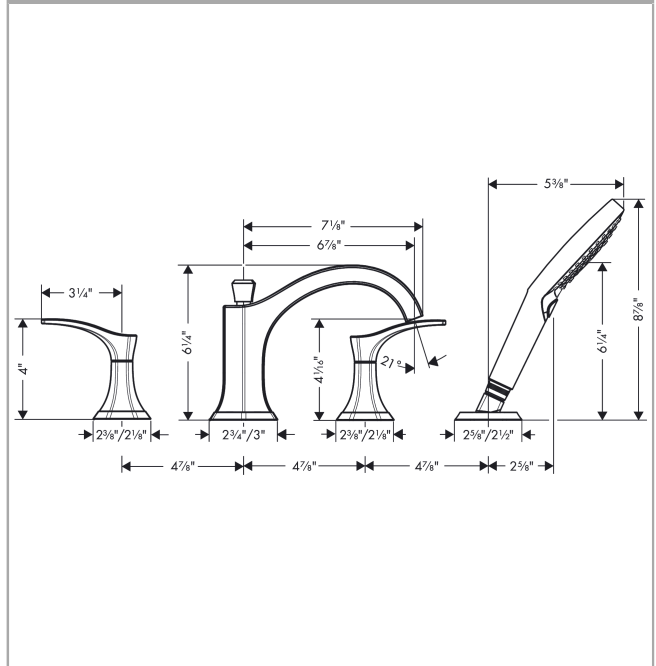

Locarno
4-Hole Roman Tub Set Trim with 1.75 GPM Handshower
 Finish: **chrome** Part no. : **04817000**

Description

Features

- Consists of: 4-hole rim mounted bath mixer, Handshower, Handshower hose, Handshower holder
- Spray type hand shower: PowderRain, Rain, Whirl
- Flow: 6.0 GPM (22.7 L/Min)
- Flow rate of hand shower at 3 bar: 1.75 GPM (6.6 L/Min)
- Ceramic valves 90°
- Diverter with automatic resetting
- Integrated double backflow prevention
- Installation on bath rim

Item details

List Price \$ 694.00

Compliance / Sustainability

Product image

Scale drawing

Locarno
4-Hole Roman Tub Set Trim with 1.75 GPM Handshower
 Finish: **chrome** Part no. : **04817000**

Exploded drawing

Year of production: >02/21

Locarno

4-Hole Roman Tub Set Trim with 1.75 GPM Handshower

Finish: **chrome** Part no. : **04817000**

Spare parts list

Year of production: >02/21

Pos.	Description	Part no.	Price	PU
1	spout cpl.	93930000	-	1
2	aerator cpl.	93916000	-	1
3	hollow set screw M6x6	97660000	-	1
4	diverter knob	93931000	-	1
5	sleeve	97738000	-	1
6	selector	93932000	-	1
7	handle	93927000	-	1
8	handle fixing set	98932000	-	1
9	escutcheon for handle	93928000	-	1
10	O-ring 48x1,5	92159000	-	1
11	handshower	26036001	-	1
12	filter	92672000	-	1
13	seal	98058000	-	1
14	shower holder	28071000	-	1
15	set of non return valves DW 15	94074000	-	1
16	escutcheon for shower holder	93933000	-	1
17	O-Ring 54x2	92674000	-	1