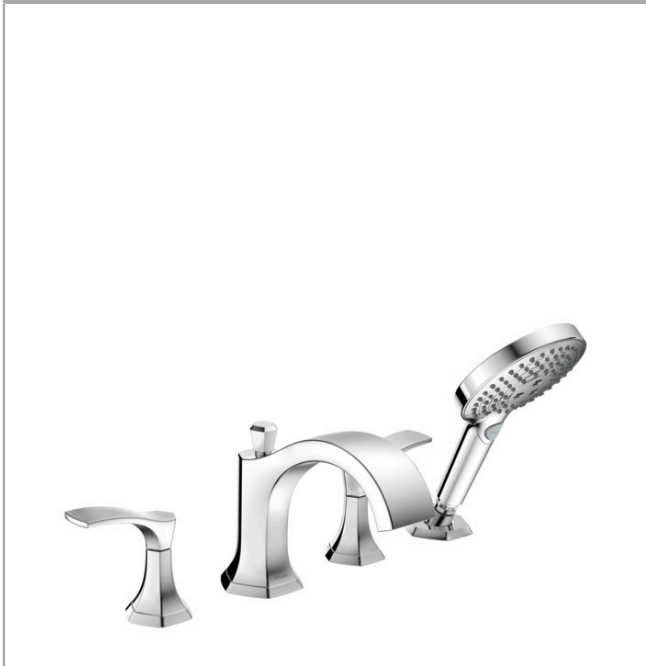

Locarno
4-Hole Roman Tub Set Trim with 1.75 GPM Handshower
 Finish: **chrome** Part no. : **04817000**

Description

Features

- Consists of: 4-hole rim mounted bath mixer, Handshower, Handshower hose, Handshower holder
- Spray type hand shower: PowderRain, Rain, Whirl
- Flow: 6.0 GPM (22.7 L/Min)
- Flow rate of hand shower at 3 bar: 1.75 GPM (6.6 L/Min)
- Ceramic valves 90°
- Diverter with automatic resetting
- Integrated double backflow prevention
- Installation on bath rim

Item details

List Price \$ 694.00

Compliance / Sustainability

Product image

Scale drawing

Locarno
4-Hole Roman Tub Set Trim with 1.75 GPM Handshower
 Finish: **chrome** Part no. : **04817000**

Exploded drawing

Year of production: >02/21

Locarno

4-Hole Roman Tub Set Trim with 1.75 GPM Handshower

Finish: **chrome** Part no. : **04817000**

Spare parts list

Year of production: >02/21

Pos.	Description	Part no.	Price	PU
1	spout cpl.	93930000	-	1
2	aerator cpl.	93916000	-	1
3	hollow set screw M6x6	97660000	-	1
4	diverter knob	93931000	-	1
5	sleeve	97738000	-	1
6	selector	93932000	-	1
7	handle	93927000	-	1
8	handle fixing set	98932000	-	1
9	escutcheon for handle	93928000	-	1
10	O-ring 48x1,5	92159000	-	1
11	handshower	26036001	-	1
12	filter	92672000	-	1
13	seal	98058000	-	1
14	shower holder	28071000	-	1
15	set of non return valves DW 15	94074000	-	1
16	escutcheon for shower holder	93933000	-	1
17	O-Ring 54x2	92674000	-	1