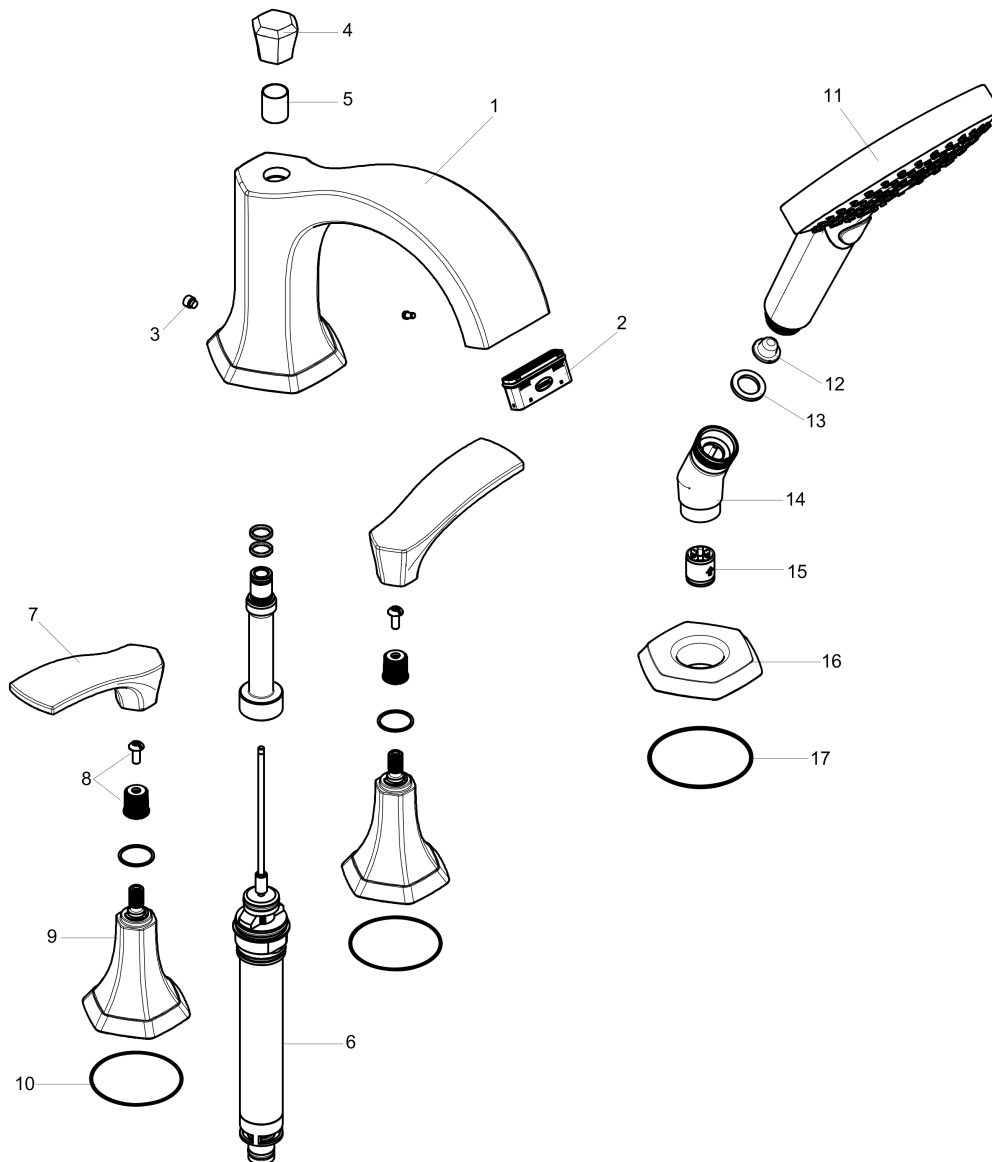

Locarno
4-Hole Roman Tub Set Trim with 1.75 GPM Handshower
 Finish: **chrome** Part no. : **04817000**

Description

Features

- Consists of: 4-hole rim mounted bath mixer, Handshower, Handshower hose, Handshower holder
- Spray type hand shower: PowderRain, Rain, Whirl
- Flow: 6.0 GPM (22.7 L/Min)
- Flow rate of hand shower at 3 bar: 1.75 GPM (6.6 L/Min)
- Ceramic valves 90°
- Diverter with automatic resetting
- Integrated double backflow prevention
- Installation on bath rim

Item details

List Price \$ 694.00

Compliance / Sustainability

Product image

Scale drawing

Locarno
4-Hole Roman Tub Set Trim with 1.75 GPM Handshower
 Finish: **chrome** Part no. : **04817000**

Exploded drawing

Year of production: >02/21

Locarno

4-Hole Roman Tub Set Trim with 1.75 GPM Handshower

Finish: **chrome** Part no. : **04817000**

Spare parts list

Year of production: >02/21

Pos.	Description	Part no.	Price	PU
1	spout cpl.	93930000	-	1
2	aerator cpl.	93916000	-	1
3	hollow set screw M6x6	97660000	-	1
4	diverter knob	93931000	-	1
5	sleeve	97738000	-	1
6	selector	93932000	-	1
7	handle	93927000	-	1
8	handle fixing set	98932000	-	1
9	escutcheon for handle	93928000	-	1
10	O-ring 48x1,5	92159000	-	1
11	handshower	26036001	-	1
12	filter	92672000	-	1
13	seal	98058000	-	1
14	shower holder	28071000	-	1
15	set of non return valves DW 15	94074000	-	1
16	escutcheon for shower holder	93933000	-	1
17	O-Ring 54x2	92674000	-	1