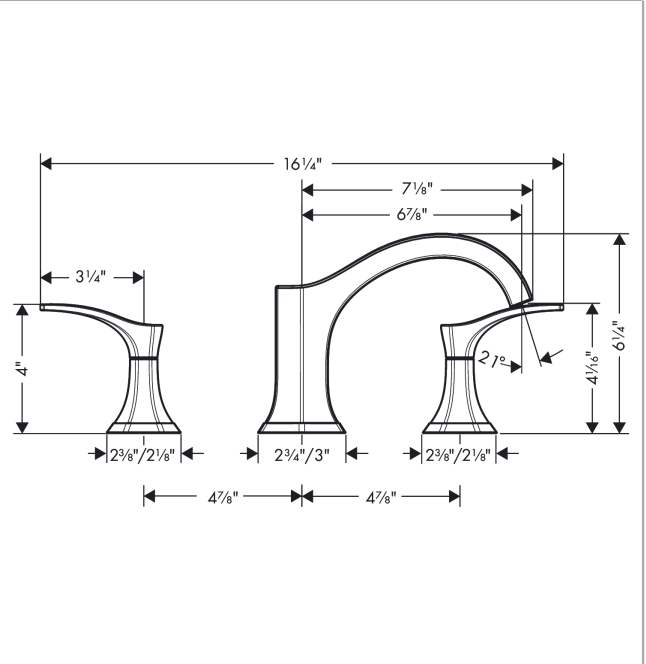

Locarno
3-Hole Roman Tub Set Trim
 Finish: **chrome** Part no. : **04816000**

Description

Features

- Flow: 5.81 gal/min
- Ceramic valves 90°
- Installation on bath rim

Item details

List Price \$ 535.00

Compliance / Sustainability

Product image

Scale drawing

Locarno
3-Hole Roman Tub Set Trim
 Finish: **chrome** Part no. : **04816000**

Exploded drawing

Year of production: >02/21

Locarno

3-Hole Roman Tub Set Trim

Finish: **chrome** Part no. : **04816000**

Spare parts list

Year of production: >02/21

Pos.	Description	Part no.	Price	PU
1	spout cpl.	93929000	-	1
2	hollow set screw M6x6	97660000	-	1
3	adapter for spout	88512000	-	1
4	aerator cpl.	93916000	-	1
5	handle	93927000	-	1
6	handle fixing set	98932000	-	1
7	escutcheon for handle	93928000	-	1
8	O-ring 48x1,5	92159000	-	1