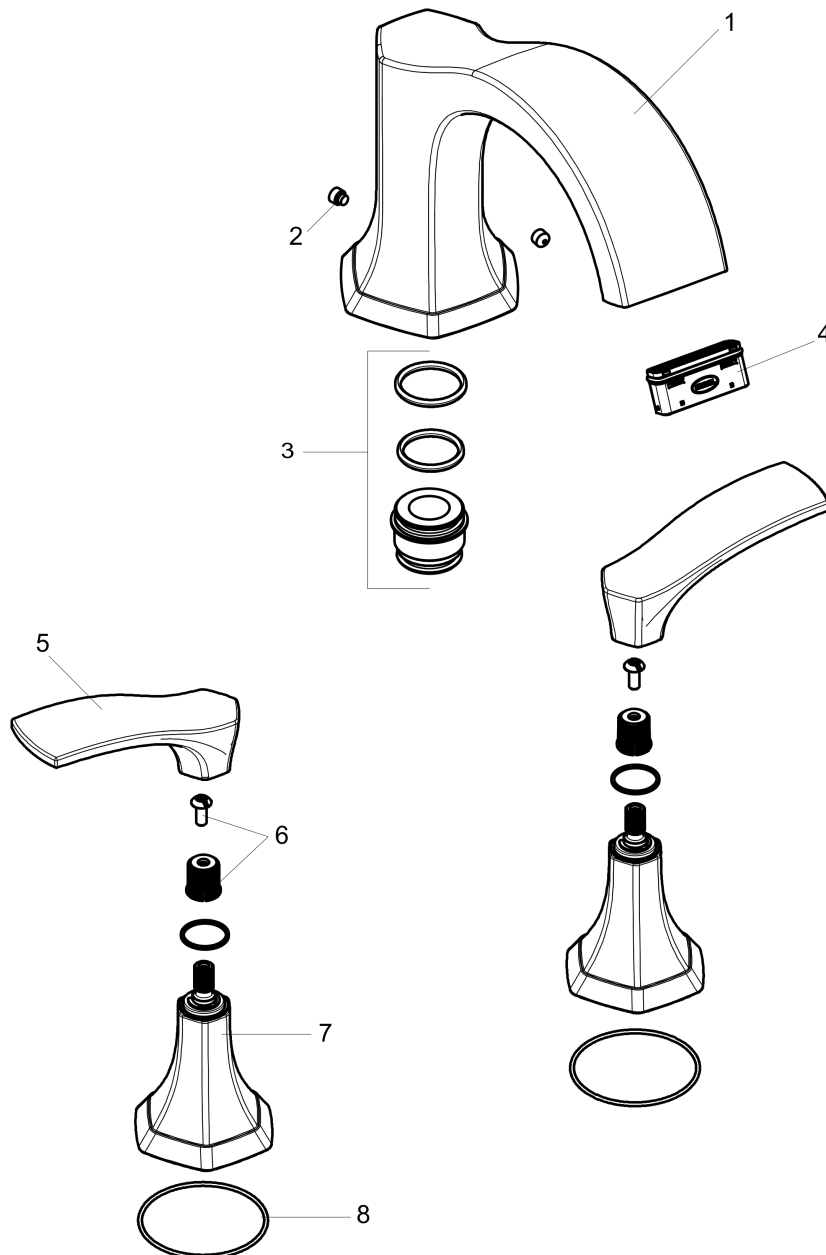

Locarno
3-Hole Roman Tub Set Trim
 Finish: **chrome** Part no. : **04816000**

Description

Features

- Flow: 5.81 gal/min
- Ceramic valves 90°
- Installation on bath rim

Item details

List Price \$ 535.00

Compliance / Sustainability

Product image

Scale drawing

Locarno
3-Hole Roman Tub Set Trim
 Finish: **chrome** Part no. : **04816000**

Exploded drawing

Year of production: >02/21

Locarno

3-Hole Roman Tub Set Trim

Finish: **chrome** Part no. : **04816000**

Spare parts list

Year of production: >02/21

Pos.	Description	Part no.	Price	PU
1	spout cpl.	93929000	-	1
2	hollow set screw M6x6	97660000	-	1
3	adapter for spout	88512000	-	1
4	aerator cpl.	93916000	-	1
5	handle	93927000	-	1
6	handle fixing set	98932000	-	1
7	escutcheon for handle	93928000	-	1
8	O-ring 48x1,5	92159000	-	1