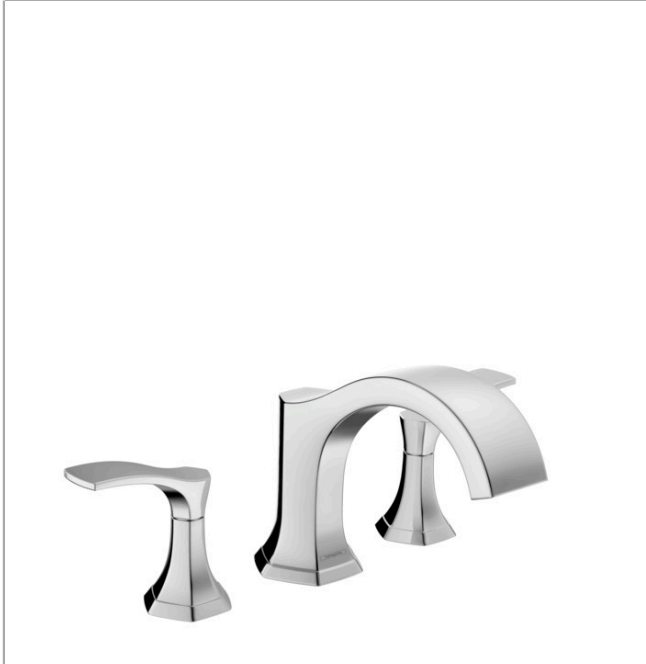

Locarno
3-Hole Roman Tub Set Trim
 Finish: **chrome** Part no. : **04816000**

Description

Features

- Flow: 5.81 gal/min
- Ceramic valves 90°
- Installation on bath rim

Item details

List Price \$ 535.00

Compliance / Sustainability

Product image

Scale drawing

Locarno
3-Hole Roman Tub Set Trim
 Finish: **chrome** Part no. : **04816000**

Exploded drawing

Year of production: >02/21

Locarno

3-Hole Roman Tub Set Trim

Finish: **chrome** Part no. : **04816000**

Spare parts list

Year of production: >02/21

Pos.	Description	Part no.	Price	PU
1	spout cpl.	93929000	-	1
2	hollow set screw M6x6	97660000	-	1
3	adapter for spout	88512000	-	1
4	aerator cpl.	93916000	-	1
5	handle	93927000	-	1
6	handle fixing set	98932000	-	1
7	escutcheon for handle	93928000	-	1
8	O-ring 48x1,5	92159000	-	1