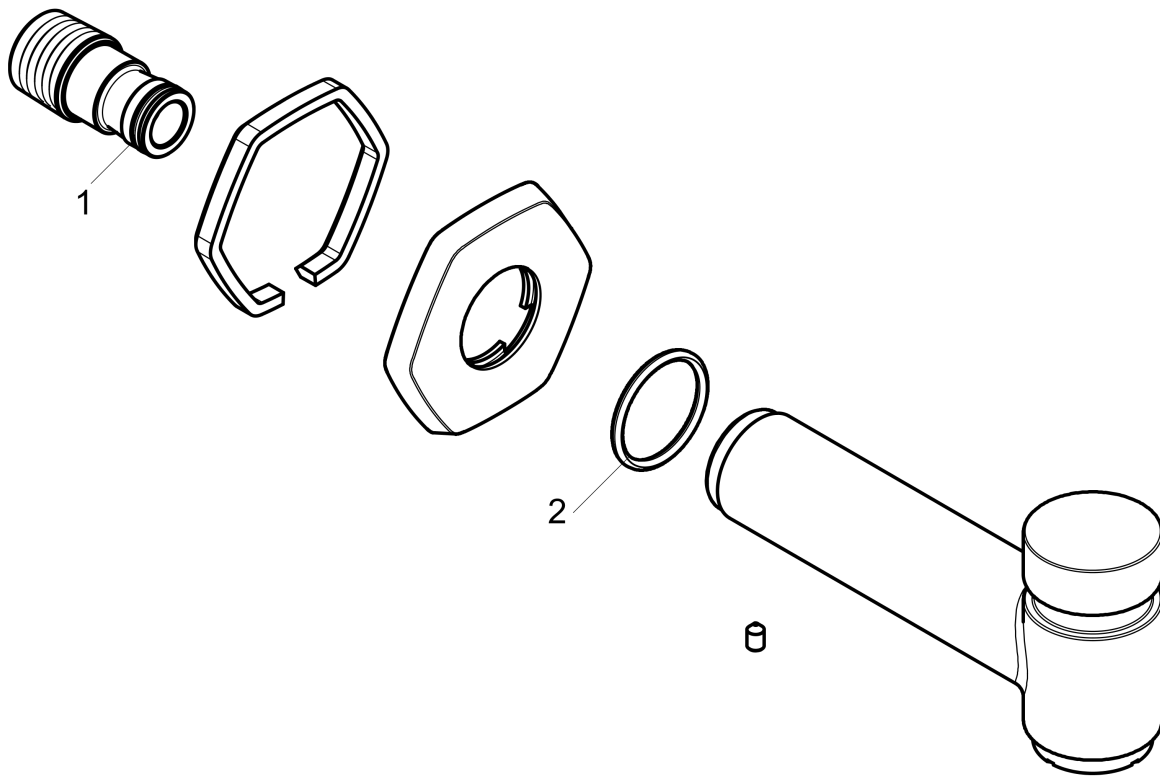

Locarno
Tab Spout with Diverter
 Finish: **chrome** Part no. : **04815000**

Description

Features

- Solid Brass
- Includes: 1/2" female and 3/4" male adaptor

Item details

List Price \$ 262.00

Compliance / Sustainability

Product image

Scale drawing

Locarno

Tub Spout with Diverter

Finish: **chrome** Part no. : **04815000**

Exploded drawing

Year of production: >02/21

Locarno

Tub Spout with Diverter

Finish: **chrome** Part no. : **04815000**

Spare parts list

Year of production: >02/21

Pos.	Description	Part no.	Price	PU
1	O-ring 16x2,5	98134000	-	1
2	O-Ring 32x3	98051000	-	1