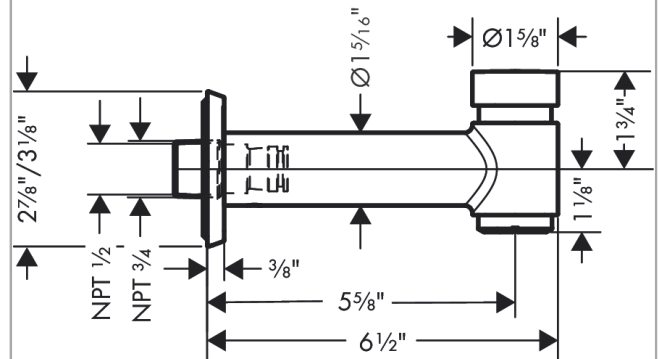

Locarno
Tab Spout with Diverter
 Finish: **chrome** Part no. : **04815000**

Description

Features

- Solid Brass
- Includes: 1/2" female and 3/4" male adaptor

Item details

List Price \$ 262.00

Compliance / Sustainability

Product image

Scale drawing

Locarno

Tub Spout with Diverter

Finish: **chrome** Part no. : **04815000**

Exploded drawing

Year of production: >02/21

Locarno

Tub Spout with Diverter

Finish: **chrome** Part no. : **04815000**

Spare parts list

Year of production: >02/21

Pos.	Description	Part no.	Price	PU
1	O-ring 16x2,5	98134000	-	1
2	O-Ring 32x3	98051000	-	1