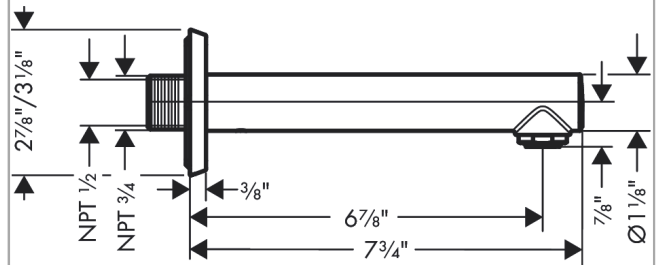

**Locarno  
Tub Spout**

Finish: **chrome** Part no. : **04814000**

**Description**

**Features**

- Solid Brass
- Includes: 1/2" female and 3/4" male adaptor

**Item details**

List Price \$ 205.00

**Compliance / Sustainability**

**Product image**

**Scale drawing**

Locarno

Tub Spout

Finish: **chrome** Part no. : **04814000**

Exploded drawing

Year of production: >02/21

**Locarno**

**Tub Spout**

Finish: **chrome** Part no. : **04814000**

**Spare parts list**

Year of production: >02/21

Pos.	Description	Part no.	Price	PU
1	O-ring 13x2	98128000	-	1
2	hollow set screw M5x8	92851000	-	1