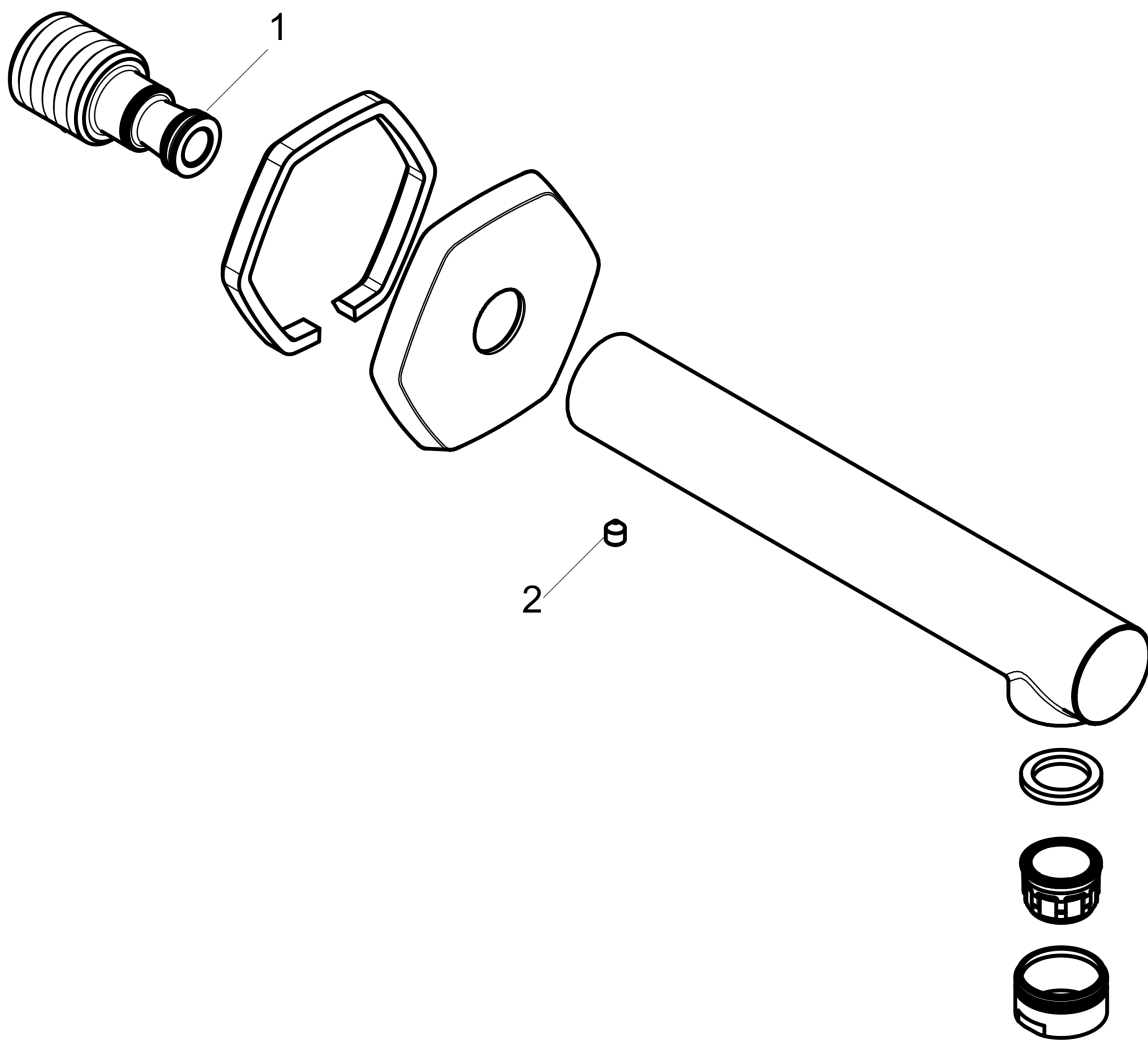

**Locarno  
Tub Spout**

Finish: **chrome** Part no. : **04814000**

**Description**

**Features**

- Solid Brass
- Includes: 1/2" female and 3/4" male adaptor

**Item details**

List Price \$ 205.00

**Compliance / Sustainability**

**Product image**

**Scale drawing**

Locarno

Tub Spout

Finish: **chrome** Part no. : **04814000**

Exploded drawing

Year of production: >02/21

**Locarno**

**Tub Spout**

Finish: **chrome** Part no. : **04814000**

**Spare parts list**

Year of production: >02/21

Pos.	Description	Part no.	Price	PU
1	O-ring 13x2	98128000	-	1
2	hollow set screw M5x8	92851000	-	1