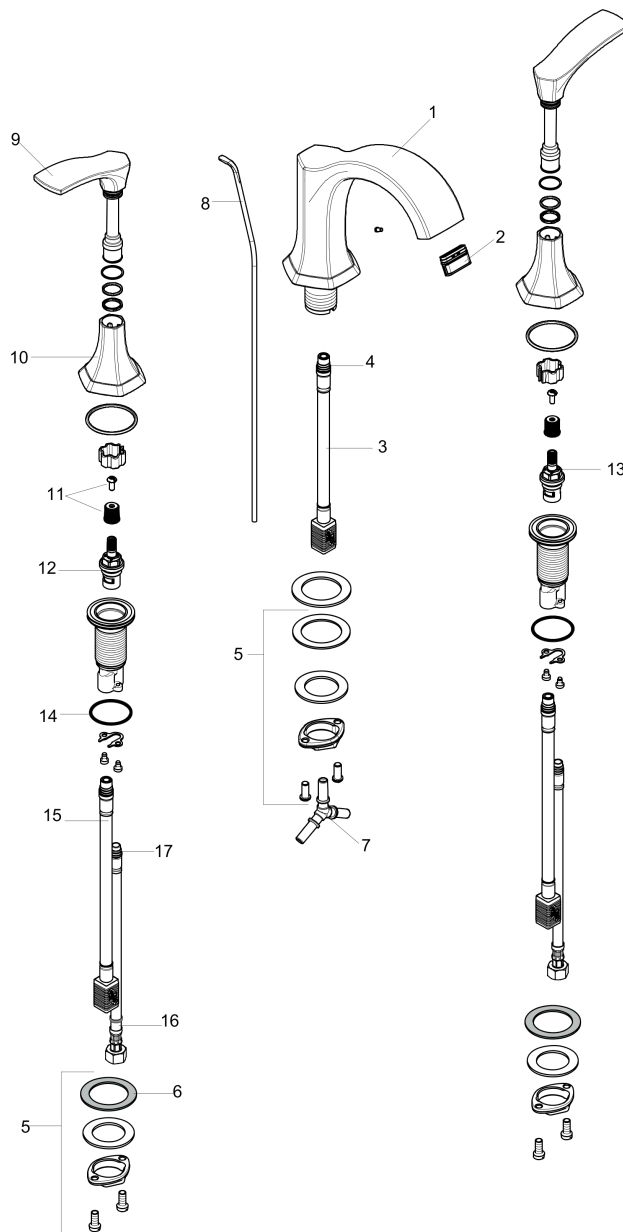

**Locarno**  
**Widespread Faucet with Pop-Up Drain, 1.2 GPM**  
 Finish: **chrome** Part no. : **04813000**

**Description**

**Features**

- Consists of: Pop-up assembly
- Handle variant: Lever
- Spray modes: Laminar spray
- Flow: 1.2 GPM (4.5 L/Min)
- Ceramic valves 90°
- Includes pop-up drain

**Item details**

List Price \$ 648.00

**Technology**

**Compliance / Sustainability**

**Product image**

**Scale drawing**

**Locarno**  
**Widespread Faucet with Pop-Up Drain, 1.2 GPM**  
 Finish: **chrome** Part no. : **04813000**

Exploded drawing

Year of production: >02/21

**Locarno****Widespread Faucet with Pop-Up Drain, 1.2 GPM**Finish: **chrome** Part no. : **04813000****Spare parts list**

Year of production: &gt;02/21

Pos.	Description	Part no.	Price	PU
1	spout cpl.	93924000	-	1
2	spray former	93085001	-	1
3	null	92913000	-	1
4	O-ring 8x1,75	97827000	-	1
5	null	92909000	-	1
6	lever collar	97548000	-	1
7	hose connection angel	92905000	-	1
8	pull rod	96657000	-	1
9	handle	93922000	-	1
10	escutcheon for handle	93923000	-	1
11	handle fixing set	98932000	-	1
12	shut off unit right closing	98817001	-	1
13	shut off unit left closing	95366001	-	1
14	null	92907000	-	1
15	null	92914000	-	1
16	connection hose 18½" M8x0,75 3/8"	96321001	-	1
17	O-ring 7x1,5	98422000	-	1
a	pop up waste	88509000	-	1