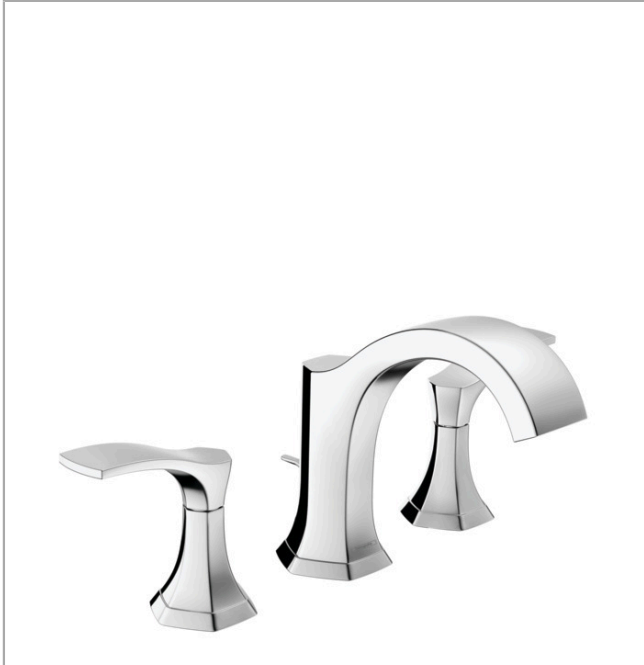

**Locarno**  
**Widespread Faucet with Pop-Up Drain, 1.2 GPM**  
 Finish: **chrome** Part no. : **04813000**

**Description**

**Features**

- Consists of: Pop-up assembly
- Handle variant: Lever
- Spray modes: Laminar spray
- Flow: 1.2 GPM (4.5 L/Min)
- Ceramic valves 90°
- Includes pop-up drain

**Item details**

List Price \$ 648.00

**Technology**

**Compliance / Sustainability**

**Product image**

**Scale drawing**

**Locarno**  
**Widespread Faucet with Pop-Up Drain, 1.2 GPM**  
 Finish: **chrome** Part no. : **04813000**

Exploded drawing

Year of production: >02/21

**Locarno****Widespread Faucet with Pop-Up Drain, 1.2 GPM**Finish: **chrome** Part no. : **04813000****Spare parts list**

Year of production: &gt;02/21

Pos.	Description	Part no.	Price	PU
1	spout cpl.	93924000	-	1
2	spray former	93085001	-	1
3	null	92913000	-	1
4	O-ring 8x1,75	97827000	-	1
5	null	92909000	-	1
6	lever collar	97548000	-	1
7	hose connection angel	92905000	-	1
8	pull rod	96657000	-	1
9	handle	93922000	-	1
10	escutcheon for handle	93923000	-	1
11	handle fixing set	98932000	-	1
12	shut off unit right closing	98817001	-	1
13	shut off unit left closing	95366001	-	1
14	null	92907000	-	1
15	null	92914000	-	1
16	connection hose 18½" M8x0,75 3/8"	96321001	-	1
17	O-ring 7x1,5	98422000	-	1
a	pop up waste	88509000	-	1