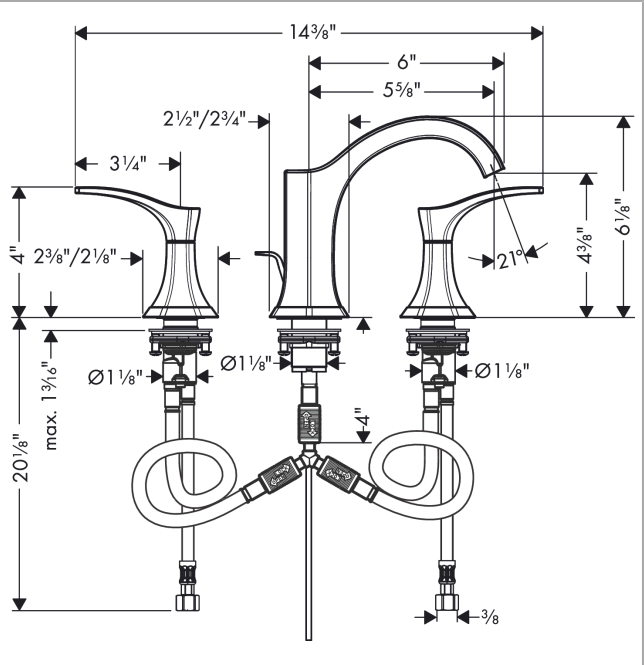

**Locarno**  
**Widespread Faucet with Pop-Up Drain, 1.2 GPM**  
 Finish: **chrome** Part no. : **04813000**

**Description**

**Features**

- Consists of: Pop-up assembly
- Handle variant: Lever
- Spray modes: Laminar spray
- Flow: 1.2 GPM (4.5 L/Min)
- Ceramic valves 90°
- Includes pop-up drain

**Item details**

List Price \$ 648.00

**Technology**

**Compliance / Sustainability**

**Product image**

**Scale drawing**

**Locarno**  
**Widespread Faucet with Pop-Up Drain, 1.2 GPM**  
 Finish: **chrome** Part no. : **04813000**

Exploded drawing

Year of production: >02/21

**Locarno****Widespread Faucet with Pop-Up Drain, 1.2 GPM**Finish: **chrome** Part no. : **04813000****Spare parts list**

Year of production: &gt;02/21

Pos.	Description	Part no.	Price	PU
1	spout cpl.	93924000	-	1
2	spray former	93085001	-	1
3	null	92913000	-	1
4	O-ring 8x1,75	97827000	-	1
5	null	92909000	-	1
6	lever collar	97548000	-	1
7	hose connection angel	92905000	-	1
8	pull rod	96657000	-	1
9	handle	93922000	-	1
10	escutcheon for handle	93923000	-	1
11	handle fixing set	98932000	-	1
12	shut off unit right closing	98817001	-	1
13	shut off unit left closing	95366001	-	1
14	null	92907000	-	1
15	null	92914000	-	1
16	connection hose 18½" M8x0,75 3/8"	96321001	-	1
17	O-ring 7x1,5	98422000	-	1
a	pop up waste	88509000	-	1