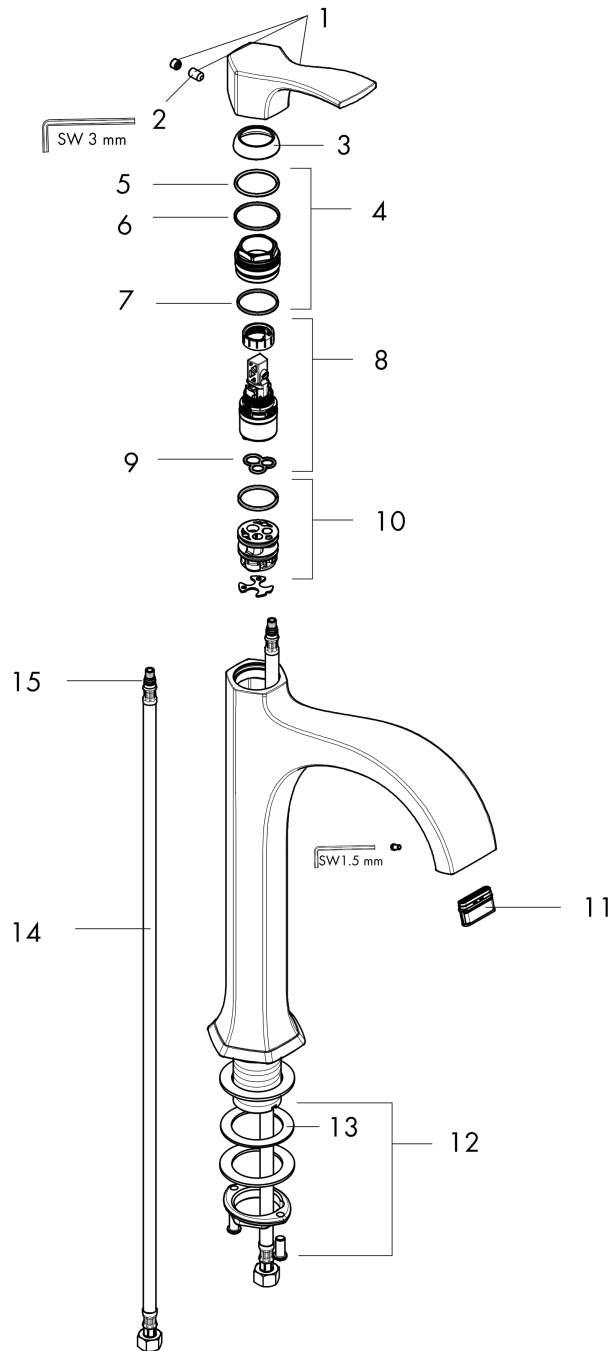

Locarno
Single-Hole Faucet 210, 1.2 GPM
 Finish: **chrome** Part no. : **04811000**

Description

Features

- Consists of: Single-handle faucet
- Handle variant: Lever
- Spray modes: Laminar spray
- Flow: 1.2 GPM (4.5 L/Min)
- Ceramic cartridge
- Does not include: Pop-up assembly

Item details

List Price \$ 484.00

Technology

Compliance / Sustainability

Product image

Scale drawing

Locarno
Single-Hole Faucet 210, 1.2 GPM
 Finish: **chrome** Part no. : **04811000**

Exploded drawing

Year of production: >02/21

Locarno

Single-Hole Faucet 210, 1.2 GPM

Finish: **chrome** Part no. : **04811000**

Spare parts list

Year of production: >02/21

Pos.	Description	Part no.	Price	PU
1	handle	93910000	-	1
2	hollow set screw M6x10 DIN 916	96029000	-	1
3	flange	98863000	-	1
4	nut	98864000	-	1
5	O-ring 23x2	98398000	-	1
6	O-ring 27x1,5	92527000	-	1
7	O-ring 25x1,5	98146000	-	1
8	cartridge, assy	95973001	-	1
9	seal	98865000	-	1
10	adapter for cartridge	98866000	-	1
11	spray former	93085001	-	1
12	fixing set (Ø 32)	13961000	-	1
13	lever collar	97548000	-	1
14	connection hose 35½" M8x0,75 3/8"	96316001	-	1
15	O-ring 7x1,5	98422000	-	1