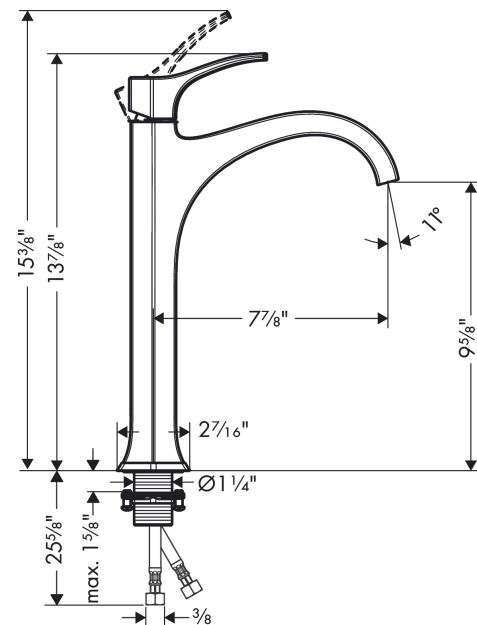

Locarno
Single-Hole Faucet 210, 1.2 GPM
 Finish: **chrome** Part no. : **04811000**

Description

Features

- Consists of: Single-handle faucet
- Handle variant: Lever
- Spray modes: Laminar spray
- Flow: 1.2 GPM (4.5 L/Min)
- Ceramic cartridge
- Does not include: Pop-up assembly

Item details

List Price \$ 484.00

Technology

Compliance / Sustainability

Product image

Scale drawing

Locarno
Single-Hole Faucet 210, 1.2 GPM
 Finish: **chrome** Part no. : **04811000**

Exploded drawing

Year of production: >02/21

Locarno

Single-Hole Faucet 210, 1.2 GPM

Finish: **chrome** Part no. : **04811000**

Spare parts list

Year of production: >02/21

Pos.	Description	Part no.	Price	PU
1	handle	93910000	-	1
2	hollow set screw M6x10 DIN 916	96029000	-	1
3	flange	98863000	-	1
4	nut	98864000	-	1
5	O-ring 23x2	98398000	-	1
6	O-ring 27x1,5	92527000	-	1
7	O-ring 25x1,5	98146000	-	1
8	cartridge, assy	95973001	-	1
9	seal	98865000	-	1
10	adapter for cartridge	98866000	-	1
11	spray former	93085001	-	1
12	fixing set (Ø 32)	13961000	-	1
13	lever collar	97548000	-	1
14	connection hose 35½" M8x0,75 3/8"	96316001	-	1
15	O-ring 7x1,5	98422000	-	1