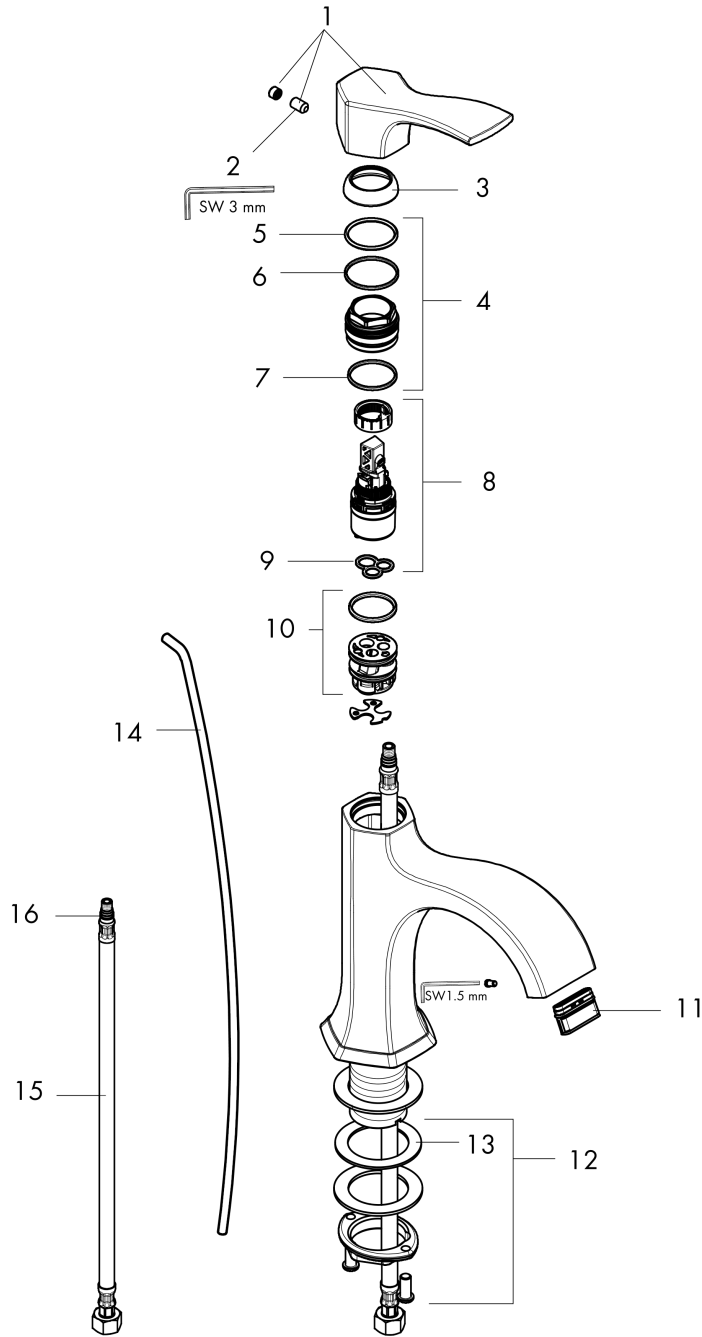

Locarno
Single-Hole Faucet 110 with Pop-Up Drain, 1.2 GPM
 Finish: **chrome** Part no. : **04810000**

Description

Features

- Consists of: Single-handle faucet, Pop-up assembly
- Handle variant: Lever
- Spray modes: Laminar spray
- Flow: 1.2 GPM (4.5 L/Min)
- Ceramic cartridge
- Includes pop-up drain

Item details

List Price \$ 409.00

Technology

Compliance / Sustainability

Product image

Scale drawing

Locarno
Single-Hole Faucet 110 with Pop-Up Drain, 1.2 GPM
 Finish: **chrome** Part no. : **04810000**

Exploded drawing

Year of production: >02/21

Locarno
Single-Hole Faucet 110 with Pop-Up Drain, 1.2 GPM
 Finish: **chrome** Part no. : **04810000**

Spare parts list

Year of production: >02/21

Pos.	Description	Part no.	Price	PU
1	handle	93910000	-	1
2	hollow set screw M6x10 DIN 916	96029000	-	1
3	flange	98863000	-	1
4	nut	98864000	-	1
5	O-ring 23x2	98398000	-	1
6	O-ring 27x1,5	92527000	-	1
7	O-ring 25x1,5	98146000	-	1
8	cartridge, assy	95973001	-	1
9	seal	98865000	-	1
10	adapter for cartridge	98866000	-	1
11	spray former	93085001	-	1
12	fixing set (Ø 32)	13961000	-	1
13	lever collar	97548000	-	1
14	pull rod	96657000	-	1
15	connection hose 23½" M8x0,75 3/8"	98600001	-	1
16	O-ring 7x1,5	98422000	-	1