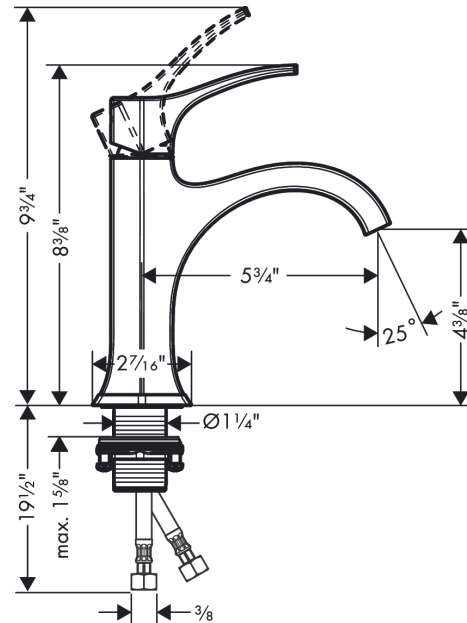

Locarno
Single-Hole Faucet 110 with Pop-Up Drain, 1.2 GPM
 Finish: **chrome** Part no. : **04810000**

Description

Features

- Consists of: Single-handle faucet, Pop-up assembly
- Handle variant: Lever
- Spray modes: Laminar spray
- Flow: 1.2 GPM (4.5 L/Min)
- Ceramic cartridge
- Includes pop-up drain

Item details

List Price \$ 409.00

Technology

Compliance / Sustainability

Product image

Scale drawing

Locarno
Single-Hole Faucet 110 with Pop-Up Drain, 1.2 GPM
 Finish: **chrome** Part no. : **04810000**

Exploded drawing

Year of production: >02/21

Locarno
Single-Hole Faucet 110 with Pop-Up Drain, 1.2 GPM
 Finish: **chrome** Part no. : **04810000**

Spare parts list

Year of production: >02/21

Pos.	Description	Part no.	Price	PU
1	handle	93910000	-	1
2	hollow set screw M6x10 DIN 916	96029000	-	1
3	flange	98863000	-	1
4	nut	98864000	-	1
5	O-ring 23x2	98398000	-	1
6	O-ring 27x1,5	92527000	-	1
7	O-ring 25x1,5	98146000	-	1
8	cartridge, assy	95973001	-	1
9	seal	98865000	-	1
10	adapter for cartridge	98866000	-	1
11	spray former	93085001	-	1
12	fixing set (Ø 32)	13961000	-	1
13	lever collar	97548000	-	1
14	pull rod	96657000	-	1
15	connection hose 23½" M8x0,75 3/8"	98600001	-	1
16	O-ring 7x1,5	98422000	-	1