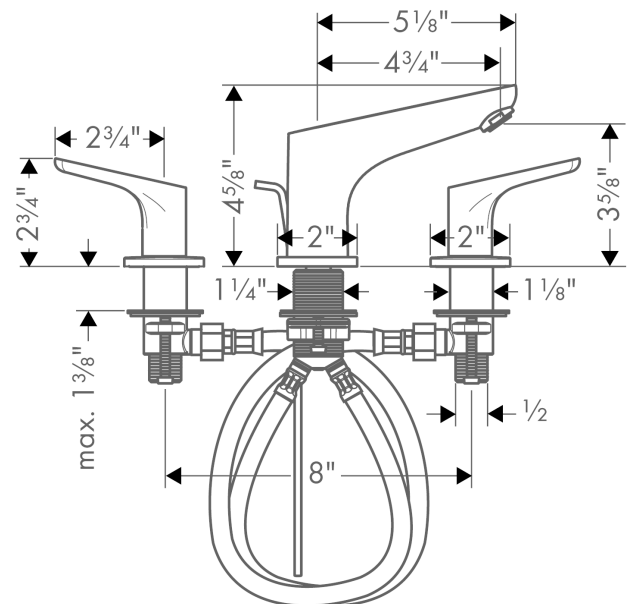

Focus

Widespread Faucet 100 with Pop-Up Drain, 1.0 GPM

Finish: **chrome** Part no. : **04809000**

Description

Features

- Consists of: 3-hole basin mixer, Pop-up assembly
- Handle variant: Lever
- Spray modes: normal spray
- Flow: 1 gal/min
- Ceramic valves hot/cold 90°
- Includes pop-up drain
- EPD Basin Faucets

Item details

List Price \$ 355.00

Technology

Compliance / Sustainability

Product image

Scale drawing

Focus

Widespread Faucet 100 with Pop-Up Drain, 1.0 GPM

Finish: **chrome** Part no. : **04809000**

Exploded drawing

Year of production: >02/19

Focus

Widespread Faucet 100 with Pop-Up Drain, 1.0 GPM

Finish: **chrome** Part no. : **04809000**

Spare parts list

Year of production: >02/19

Pos.	Description	Part no.	Price	PU
1	aerator M24x1	93503000	-	1
2	escutcheon for spout	97505000	-	1
3	O-ring 11x2	98127000	-	1
4	fixing set (Ø 32)	13961000	-	1
5	connection hose 17½" M10x1 3/8"	94071001	-	1
6	shut off unit right closing	94009000	-	1
7	shut off unit left closing	94008000	-	1
8	handle	95930001	-	1
9	pull rod	96657000	-	1
a	pop up waste	88509000	-	1