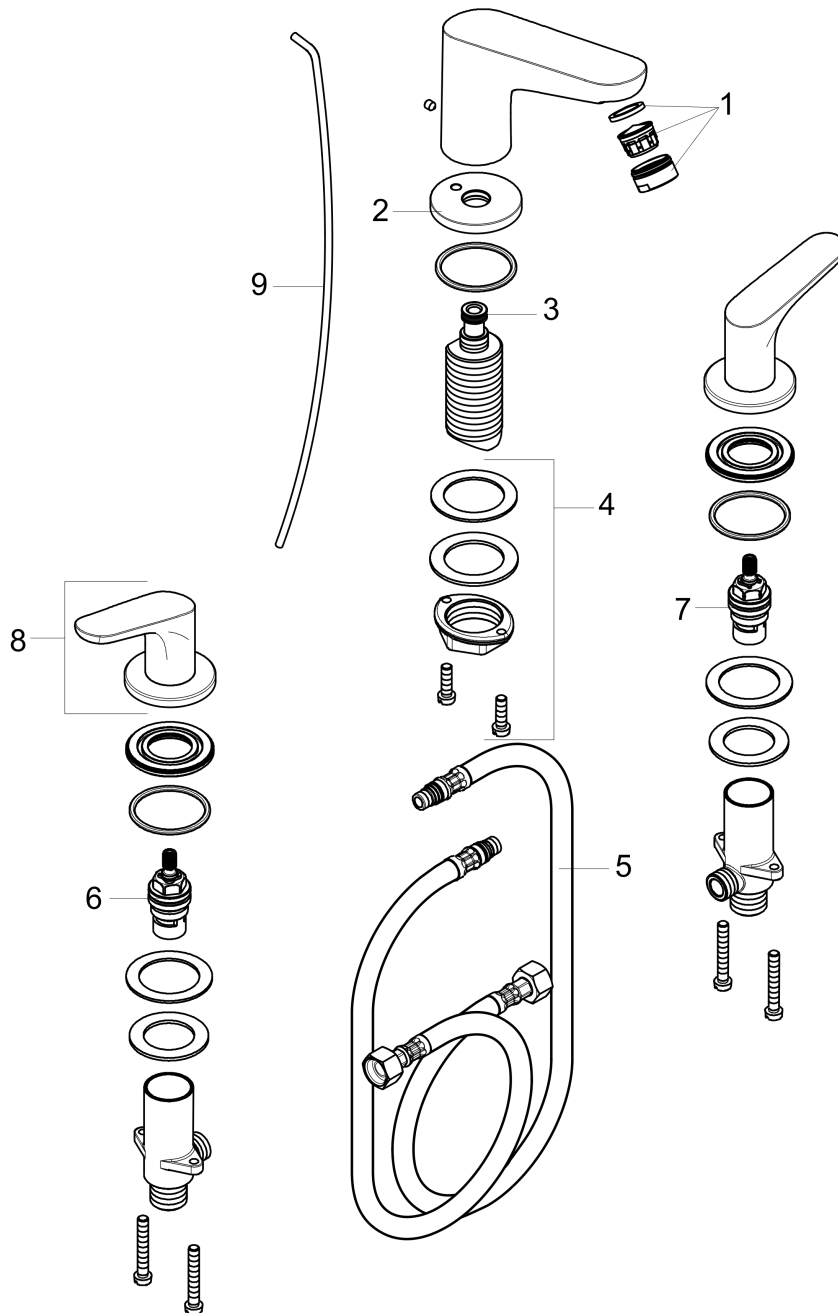

Focus

Widespread Faucet 100 with Pop-Up Drain, 1.0 GPM

Finish: **chrome** Part no. : **04809000**

Description

Features

- Consists of: 3-hole basin mixer, Pop-up assembly
- Handle variant: Lever
- Spray modes: normal spray
- Flow: 1 gal/min
- Ceramic valves hot/cold 90°
- Includes pop-up drain
- EPD Basin Faucets

Item details

List Price \$ 355.00

Technology

Compliance / Sustainability

Product image

Scale drawing

Focus

Widespread Faucet 100 with Pop-Up Drain, 1.0 GPM

Finish: **chrome** Part no. : **04809000**

Exploded drawing

Year of production: >02/19

Focus

Widespread Faucet 100 with Pop-Up Drain, 1.0 GPM

Finish: **chrome** Part no. : **04809000**

Spare parts list

Year of production: >02/19

Pos.	Description	Part no.	Price	PU
1	aerator M24x1	93503000	-	1
2	escutcheon for spout	97505000	-	1
3	O-ring 11x2	98127000	-	1
4	fixing set (Ø 32)	13961000	-	1
5	connection hose 17½" M10x1 3/8"	94071001	-	1
6	shut off unit right closing	94009000	-	1
7	shut off unit left closing	94008000	-	1
8	handle	95930001	-	1
9	pull rod	96657000	-	1
a	pop up waste	88509000	-	1