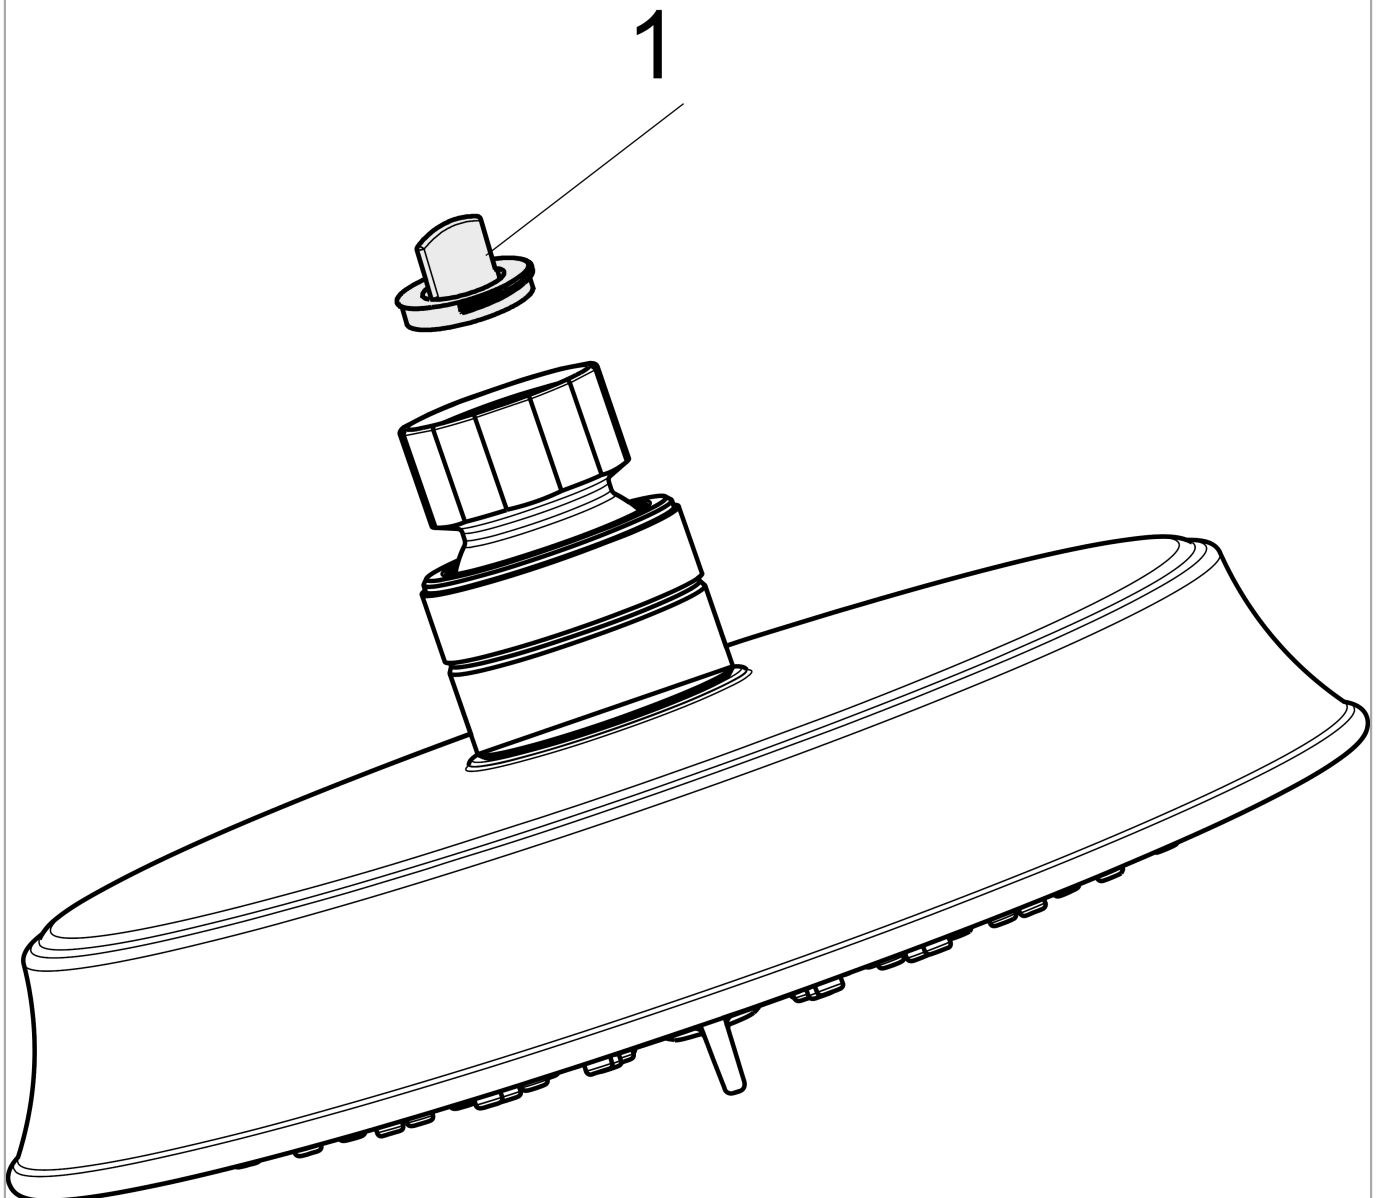

Raindance Classic
Showerhead 150 3-Jet, 1.75 GPM
 Finish: **Chrome** Part no. : **04801000**

Description

Features

- showerhead size: 6"
- Spray pattern: RainAir, BalanceAir, Whirl
- Maximum flow rate: 1.75 GPM
- 86 spray nozzles
- spray disc surface: fully finished matching spray face

Item details

List Price \$ 362.00

Technology

Compliance / Sustainability

Product image

Scale drawing

Raindance Classic
Showerhead 150 3-Jet, 1.75 GPM
Finish: **Chrome** Part no. : **04801000**

Exploded drawing

Year of production: >07/19

Raindance Classic
Showerhead 150 3-Jet, 1.75 GPM
 Finish: **Chrome** Part no. : **04801000**

Spare parts list

Year of production: >07/19

Pos.	Description	Part no.	Price	PU
1	filter packing	88649000	-	1