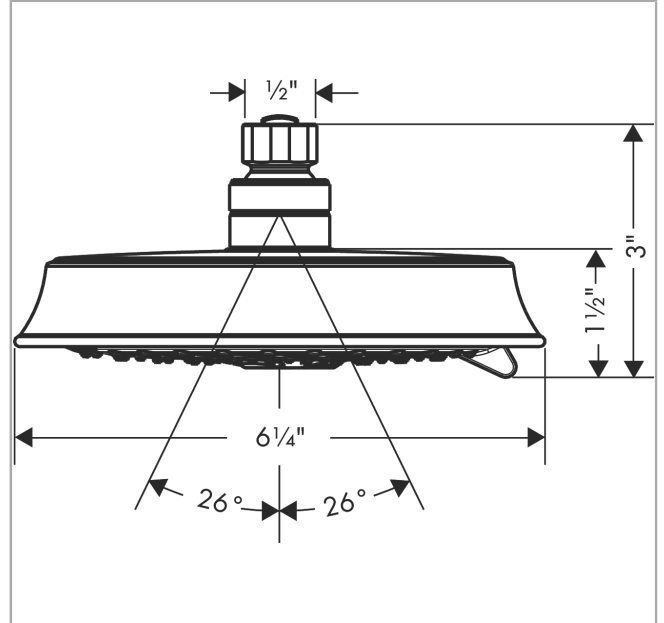

Raindance Classic
Showerhead 150 3-Jet, 1.75 GPM
 Finish: **Chrome** Part no. : **04801000**

Description

Features

- showerhead size: 6"
- Spray pattern: RainAir, BalanceAir, Whirl
- Maximum flow rate: 1.75 GPM
- 86 spray nozzles
- spray disc surface: fully finished matching spray face

Item details

List Price \$ 362.00

Technology

Compliance / Sustainability

Product image

Scale drawing

Raindance Classic
Showerhead 150 3-Jet, 1.75 GPM
Finish: **Chrome** Part no. : **04801000**

Exploded drawing

Year of production: >07/19

Raindance Classic
Showerhead 150 3-Jet, 1.75 GPM
 Finish: **Chrome** Part no. : **04801000**

Spare parts list

Year of production: >07/19

Pos.	Description	Part no.	Price	PU
1	filter packing	88649000	-	1