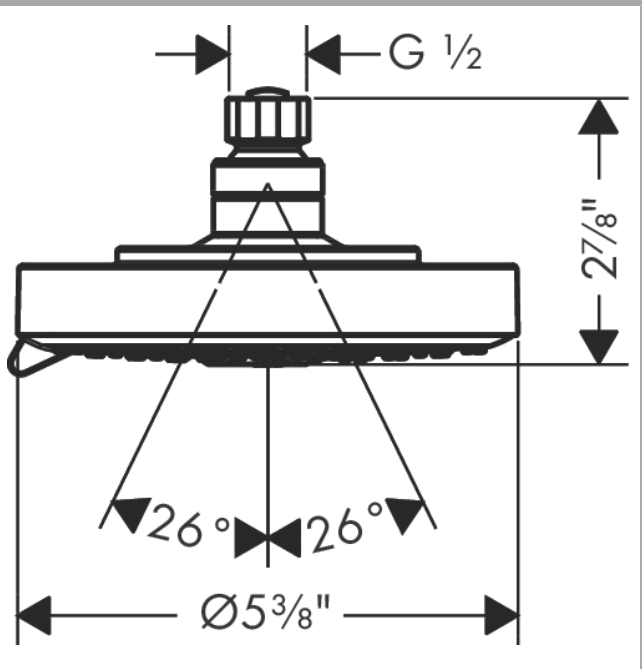

Raindance S
Showerhead 150 3-Jet, 1.75 GPM
 Finish: **Chrome** Part no. : **04800000**

Description

Features

- showerhead size: 6"
- Spray pattern: RainAir, BalanceAir, Whirl
- Maximum flow rate: 1.75 GPM
- 86 spray nozzles
- spray disc surface: grey
- EcoAir Technology

Item details

List Price \$ 306.00

Technology

Compliance / Sustainability

Product image

Scale drawing

Raindance S
Showerhead 150 3-Jet, 1.75 GPM
Finish: **Chrome** Part no. : **04800000**

Exploded drawing

Year of production: >05/19

Raindance S
Showerhead 150 3-Jet, 1.75 GPM
 Finish: **Chrome** Part no. : **04800000**

Spare parts list

Year of production: >**05/19**

Pos.	Description	Part no.	Price	PU
1	filter packing	88649000	-	1