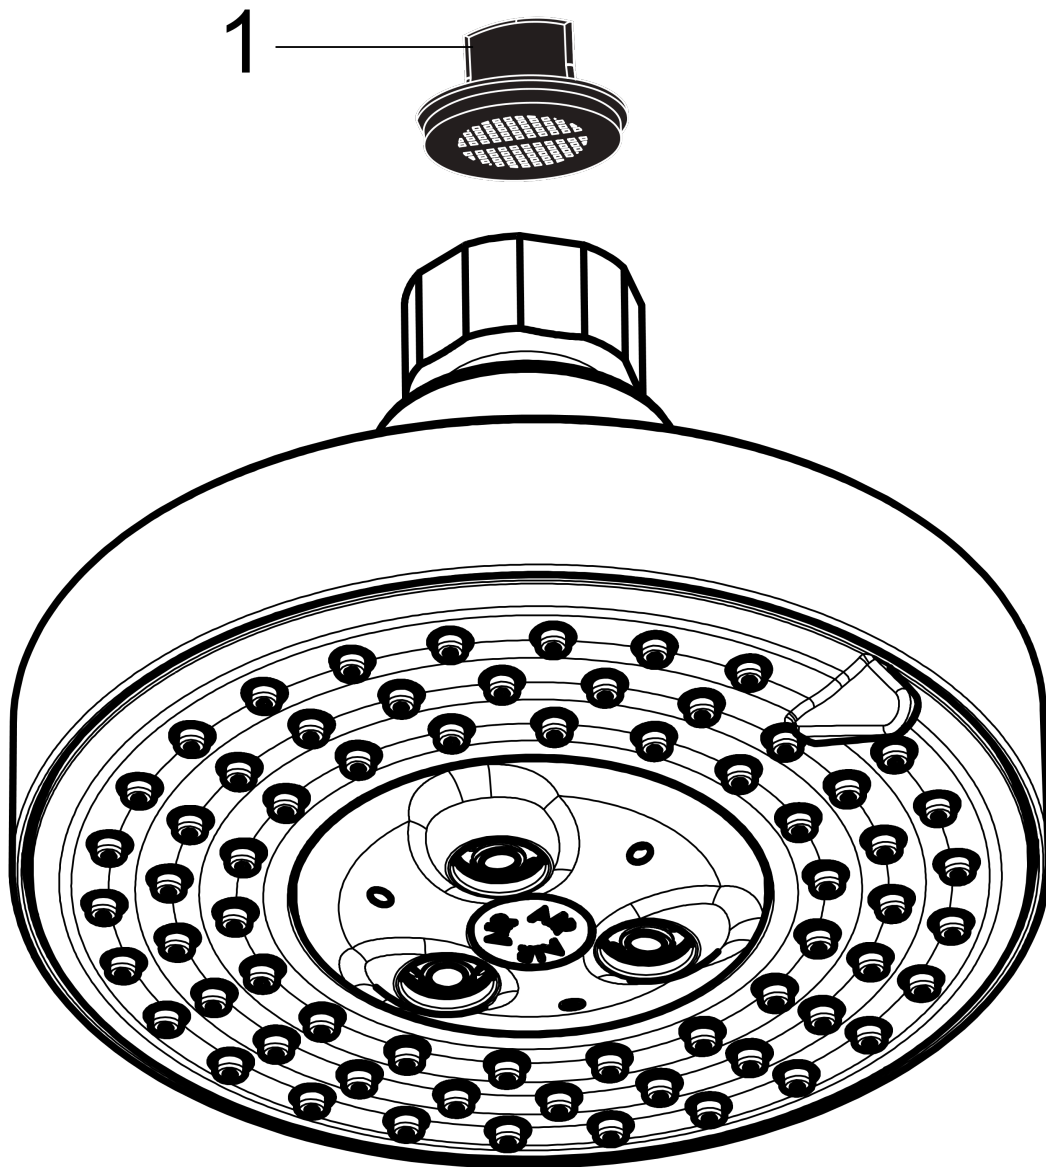

Raindance S
Showerhead 150 3-Jet, 1.75 GPM
 Finish: **Chrome** Part no. : **04800000**

Description

Features

- showerhead size: 6"
- Spray pattern: RainAir, BalanceAir, Whirl
- Maximum flow rate: 1.75 GPM
- 86 spray nozzles
- spray disc surface: grey
- EcoAir Technology

Item details

List Price \$ 306.00

Technology

Compliance / Sustainability

Product image

Scale drawing

Raindance S
Showerhead 150 3-Jet, 1.75 GPM
Finish: **Chrome** Part no. : **04800000**

Exploded drawing

Year of production: >05/19

Raindance S
Showerhead 150 3-Jet, 1.75 GPM
 Finish: **Chrome** Part no. : **04800000**

Spare parts list

Year of production: >**05/19**

Pos.	Description	Part no.	Price	PU
1	filter packing	88649000	-	1