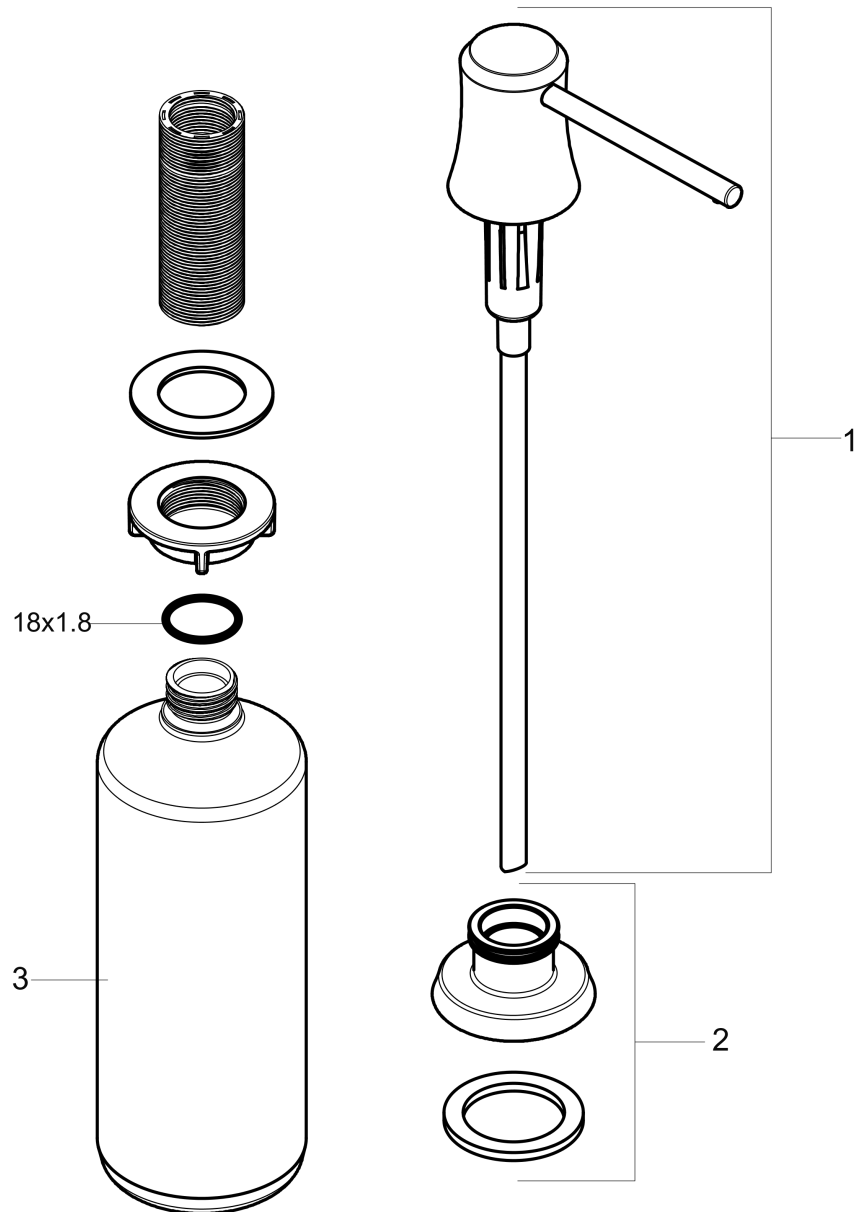

**Joleena  
Soap Dispenser**

Finish: **chrome** Part no. : **04796000**

**Description**

**Features**

- Durable metal construction
- Bottle capacity 16 oz

**Item details**

List Price \$ 59.00

**Product image**

**Scale drawing**

**Joleena  
Soap Dispenser**

Finish: **chrome** Part no. : **04796000**

**Exploded drawing**

Year of production: >09/19

**Joleena  
Soap Dispenser**

Finish: **chrome** Part no. : **04796000**

**Spare parts list**

Year of production: >09/19

Pos.	Description	Part no.	Price	PU
1	pump	93535000	-	1
2	escutcheon	93285000	-	1
3	bottle for lotion dispenser	93278000	-	1