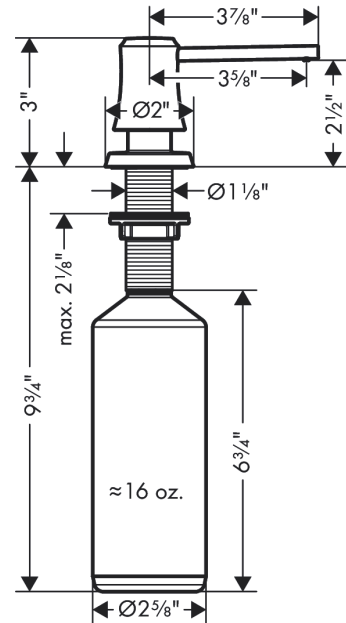

**Joleena  
Soap Dispenser**

Finish: **chrome** Part no. : **04796000**

**Description**

**Features**

- Durable metal construction
- Bottle capacity 16 oz

**Item details**

List Price \$ 59.00

**Product image**

**Scale drawing**

**Joleena  
Soap Dispenser**

Finish: **chrome** Part no. : **04796000**

**Exploded drawing**

Year of production: >09/19

**Joleena  
Soap Dispenser**

Finish: **chrome** Part no. : **04796000**

**Spare parts list**

Year of production: >09/19

Pos.	Description	Part no.	Price	PU
1	pump	93535000	-	1
2	escutcheon	93285000	-	1
3	bottle for lotion dispenser	93278000	-	1