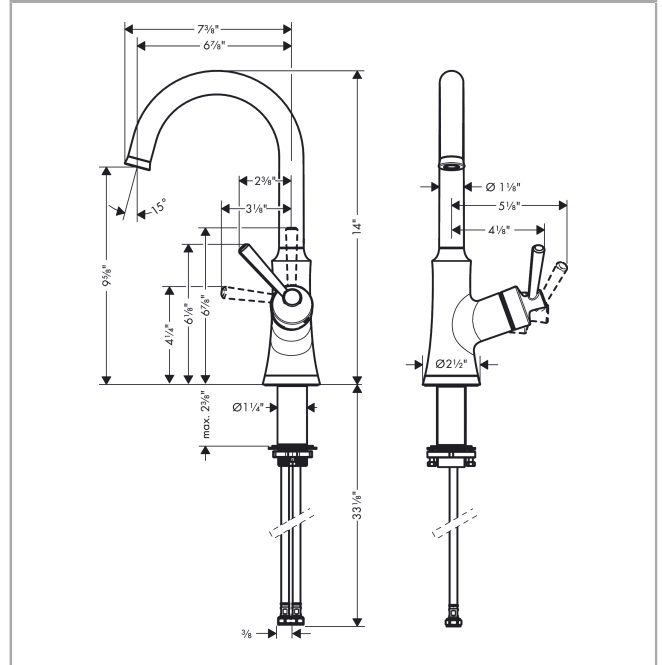

**Joleena**  
**Bar Faucet, 1.5 GPM**  
 Finish: **chrome** Part no. : **04795000**

**Description**

**Features**

- Swivel range 150°
- Normal spray
- Deck mounted
- Flow: 1.50 gal/min
- Ceramic cartridge
- 3/8" connections

**Item details**

List Price \$ 382.00

**Compliance / Sustainability**

**Product image**

**Scale drawing**

**Joleena**  
**Bar Faucet, 1.5 GPM**  
Finish: **chrome** Part no. : **04795000**

Exploded drawing

Year of production: >01/20

**Joleena**

**Bar Faucet, 1.5 GPM**

Finish: **chrome** Part no. : **04795000**

**Spare parts list**

Year of production: >01/20

Pos.	Description	Part no.	Price	PU
1	handle	93539000	-	1
2	cartridge, assy	93259000	-	1
3	spout cpl.	93541000	-	1
4	escutcheon	93537000	-	1
5	fixing set	93263000	-	1
7	flange	93256000	-	1