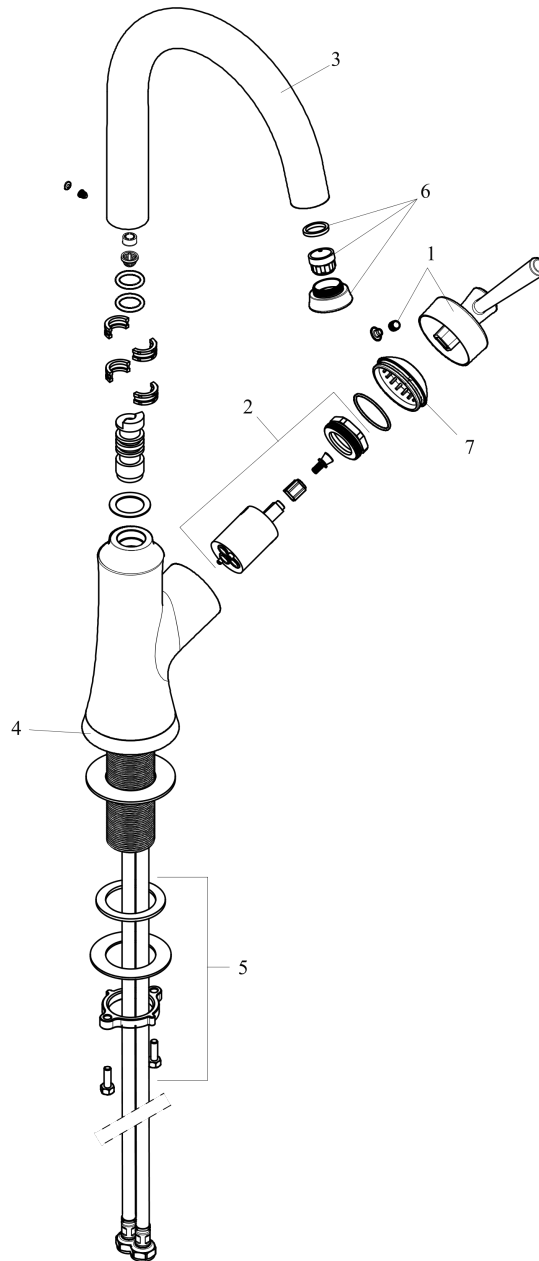

**Joleena**  
**Bar Faucet, 1.5 GPM**  
 Finish: **chrome** Part no. : **04795000**

**Description**

**Features**

- Swivel range 150°
- Normal spray
- Deck mounted
- Flow: 1.50 gal/min
- Ceramic cartridge
- 3/8" connections

**Item details**

List Price \$ 382.00

**Compliance / Sustainability**

**Product image**

**Scale drawing**

**Joleena**  
**Bar Faucet, 1.5 GPM**  
Finish: **chrome** Part no. : **04795000**

Exploded drawing

Year of production: >01/20

**Joleena**

**Bar Faucet, 1.5 GPM**

Finish: **chrome** Part no. : **04795000**

**Spare parts list**

Year of production: >01/20

Pos.	Description	Part no.	Price	PU
1	handle	93539000	-	1
2	cartridge, assy	93259000	-	1
3	spout cpl.	93541000	-	1
4	escutcheon	93537000	-	1
5	fixing set	93263000	-	1
7	flange	93256000	-	1