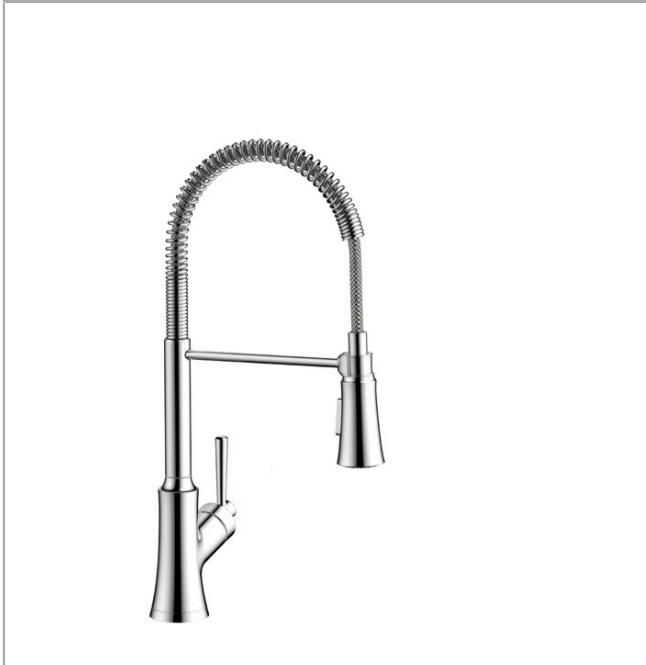

**Joleena**  
**Semi-Pro Kitchen Faucet, 2-Spray, 1.75 GPM**  
 Finish: **chrome** Part no. : **04792000**

**Description**

**Features**

- Swivel range 360°
- Normal spray, needle spray
- Toggle spray diverter with pause feature (allows temporary stop of water stream)
- MagFit magnetic sprayhead docking
- Deck mounted
- Flow: 1.75 GPM (6.6 L/Min)
- Ceramic cartridge
- 3/8" connections
- Integrated double backflow prevention
- Flow rate limited to maximum 6 l/min

**Item details**

List Price \$ 617.00

**Technology**

**Compliance / Sustainability**

**Product image**

**Scale drawing**

**Joleena**  
**Semi-Pro Kitchen Faucet, 2-Spray, 1.75 GPM**  
 Finish: **chrome** Part no. : **04792000**

Exploded drawing

Year of production: >01/20

**Joleena**  
**Semi-Pro Kitchen Faucet, 2-Spray, 1.75 GPM**  
 Finish: **chrome** Part no. : **04792000**

**Spare parts list**

Year of production: >01/20

Pos.	Description	Part no.	Price	PU
1	handle	93539000	-	1
2	cartridge, assy	93259000	-	1
3	handspray	93546000	-	1
4	escutcheon	93537000	-	1
5	fixing set	93263000	-	1
a	cover plate	04797000	-	1
b	flange	93256000	-	1