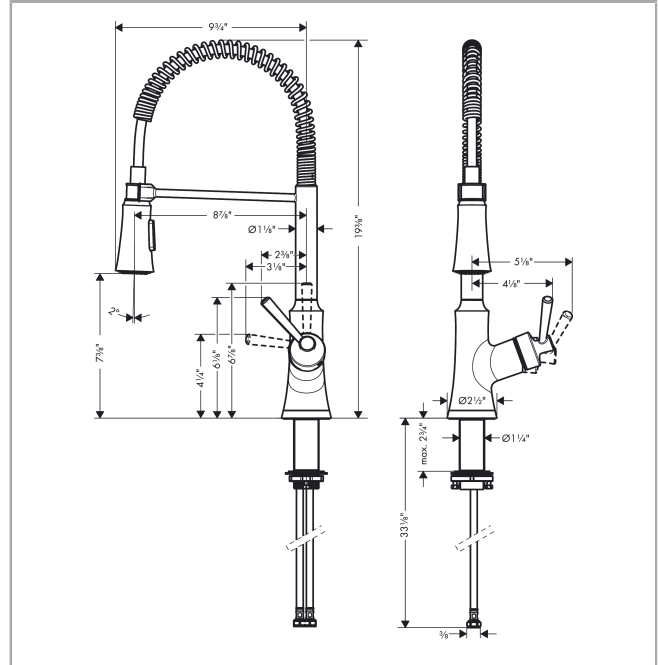

**Joleena**  
**Semi-Pro Kitchen Faucet, 2-Spray, 1.75 GPM**  
 Finish: **chrome** Part no. : **04792000**

**Description**

**Features**

- Swivel range 360°
- Normal spray, needle spray
- Toggle spray diverter with pause feature (allows temporary stop of water stream)
- MagFit magnetic sprayhead docking
- Deck mounted
- Flow: 1.75 GPM (6.6 L/Min)
- Ceramic cartridge
- 3/8" connections
- Integrated double backflow prevention
- Flow rate limited to maximum 6 l/min

**Item details**

List Price \$ 617.00

**Technology**

**Compliance / Sustainability**

**Product image**

**Scale drawing**

**Joleena**  
**Semi-Pro Kitchen Faucet, 2-Spray, 1.75 GPM**  
 Finish: **chrome** Part no. : **04792000**

Exploded drawing

Year of production: >01/20

**Joleena**  
**Semi-Pro Kitchen Faucet, 2-Spray, 1.75 GPM**  
 Finish: **chrome** Part no. : **04792000**

**Spare parts list**

Year of production: >01/20

Pos.	Description	Part no.	Price	PU
1	handle	93539000	-	1
2	cartridge, assy	93259000	-	1
3	handspray	93546000	-	1
4	escutcheon	93537000	-	1
5	fixing set	93263000	-	1
a	cover plate	04797000	-	1
b	flange	93256000	-	1