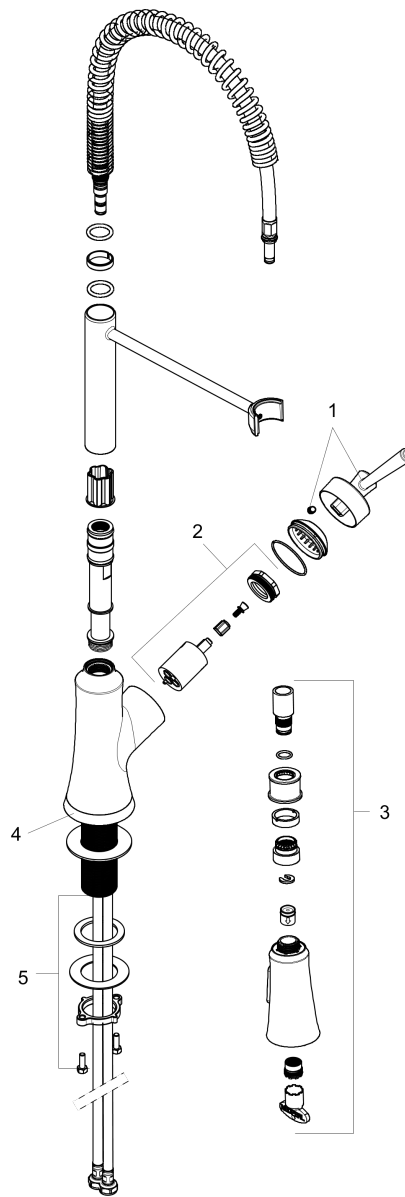

**Joleena**  
**Semi-Pro Kitchen Faucet, 2-Spray, 1.75 GPM**  
 Finish: **chrome** Part no. : **04792000**

**Description**

**Features**

- Swivel range 360°
- Normal spray, needle spray
- Toggle spray diverter with pause feature (allows temporary stop of water stream)
- MagFit magnetic sprayhead docking
- Deck mounted
- Flow: 1.75 GPM (6.6 L/Min)
- Ceramic cartridge
- 3/8" connections
- Integrated double backflow prevention
- Flow rate limited to maximum 6 l/min

**Item details**

List Price \$ 617.00

**Technology**

**Compliance / Sustainability**

**Product image**

**Scale drawing**

**Joleena**  
**Semi-Pro Kitchen Faucet, 2-Spray, 1.75 GPM**  
 Finish: **chrome** Part no. : **04792000**

Exploded drawing

Year of production: >01/20

**Joleena**  
**Semi-Pro Kitchen Faucet, 2-Spray, 1.75 GPM**  
 Finish: **chrome** Part no. : **04792000**

**Spare parts list**

Year of production: >01/20

Pos.	Description	Part no.	Price	PU
1	handle	93539000	-	1
2	cartridge, assy	93259000	-	1
3	handspray	93546000	-	1
4	escutcheon	93537000	-	1
5	fixing set	93263000	-	1
a	cover plate	04797000	-	1
b	flange	93256000	-	1