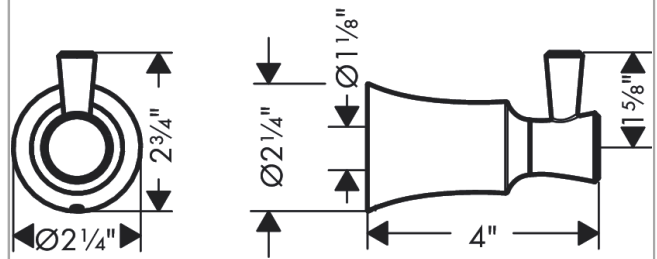

**Joleena**

**Hook**

Finish: **chrome** Part no. : **04788000**

**Description**

**Features**

- Wall-mounted
- Metal
- Concealed fastening

**Item details**

List Price \$ 32.00

**Product image**

**Scale drawing**

Joleena

Hook

Finish: **chrome** Part no. : **04788000**

Exploded drawing

Year of production: >09/19

**Joleena**

**Hook**

Finish: **chrome** Part no. : **04788000**

**Spare parts list**

Year of production: **>09/19**

<b>Pos.</b>	<b>Description</b>	<b>Part no.</b>	<b>Price</b>	<b>PU</b>
1	support element	93551000	-	1