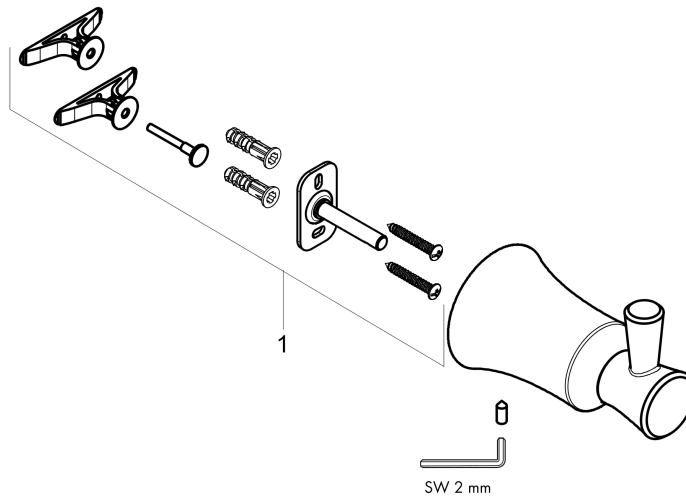

**Joleena**

**Hook**

Finish: **chrome** Part no. : **04788000**

**Description**

**Features**

- Wall-mounted
- Metal
- Concealed fastening

**Item details**

List Price \$ 32.00

**Product image**

**Scale drawing**

Joleena

Hook

Finish: **chrome** Part no. : **04788000**

Exploded drawing

Year of production: >09/19

**Joleena**

**Hook**

Finish: **chrome** Part no. : **04788000**

**Spare parts list**

Year of production: **>09/19**

<b>Pos.</b>	<b>Description</b>	<b>Part no.</b>	<b>Price</b>	<b>PU</b>
1	support element	93551000	-	1