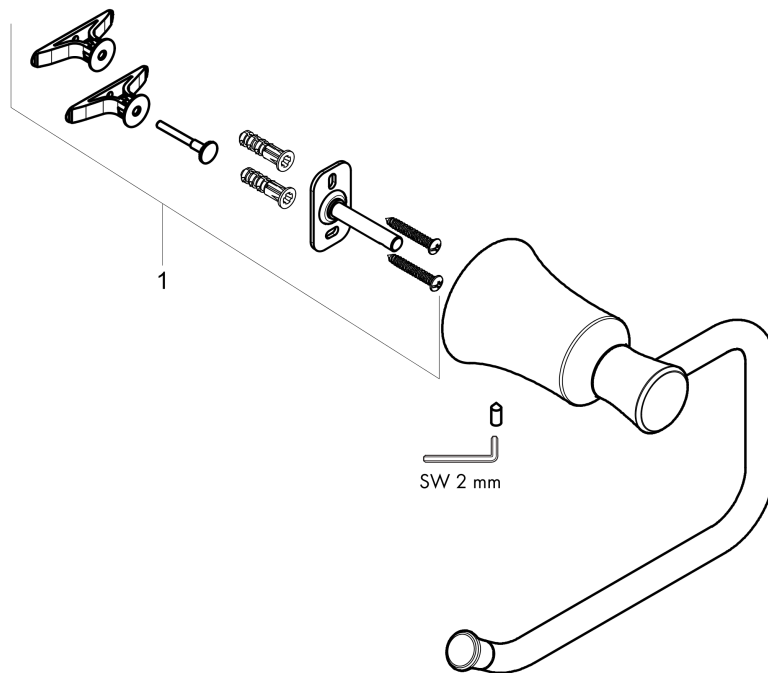

**Joleena**  
**Toilet Paper Holder**  
 Finish: **chrome** Part no. : **04787000**

**Description**

**Features**

- Wall-mounted
- Metal
- Metal holder
- With mounting material
- Concealed fastening

**Item details**

List Price \$ 74.00

**Product image**

**Scale drawing**

**Joleena**  
**Toilet Paper Holder**  
Finish: **chrome** Part no. : **04787000**

Exploded drawing

Year of production: >09/19

**Joleena**

**Toilet Paper Holder**

Finish: **chrome** Part no. : **04787000**

**Spare parts list**

Year of production: >09/19

Pos.	Description	Part no.	Price	PU
1	support element	93551000	-	1