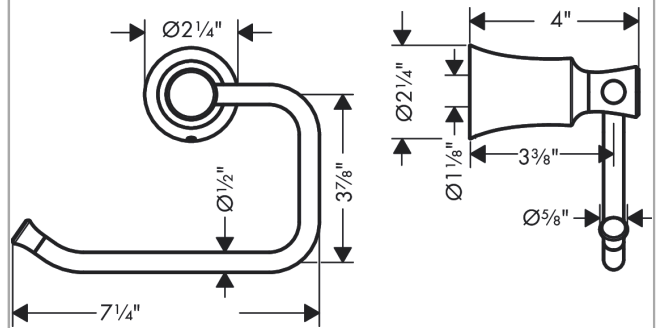

**Joleena**  
**Toilet Paper Holder**  
 Finish: **chrome** Part no. : **04787000**

**Description**

**Features**

- Wall-mounted
- Metal
- Metal holder
- With mounting material
- Concealed fastening

**Item details**

List Price \$ 74.00

**Product image**

**Scale drawing**

**Joleena**  
**Toilet Paper Holder**  
Finish: **chrome** Part no. : **04787000**

Exploded drawing

Year of production: >09/19

**Joleena**

**Toilet Paper Holder**

Finish: **chrome** Part no. : **04787000**

**Spare parts list**

Year of production: >09/19

Pos.	Description	Part no.	Price	PU
1	support element	93551000	-	1