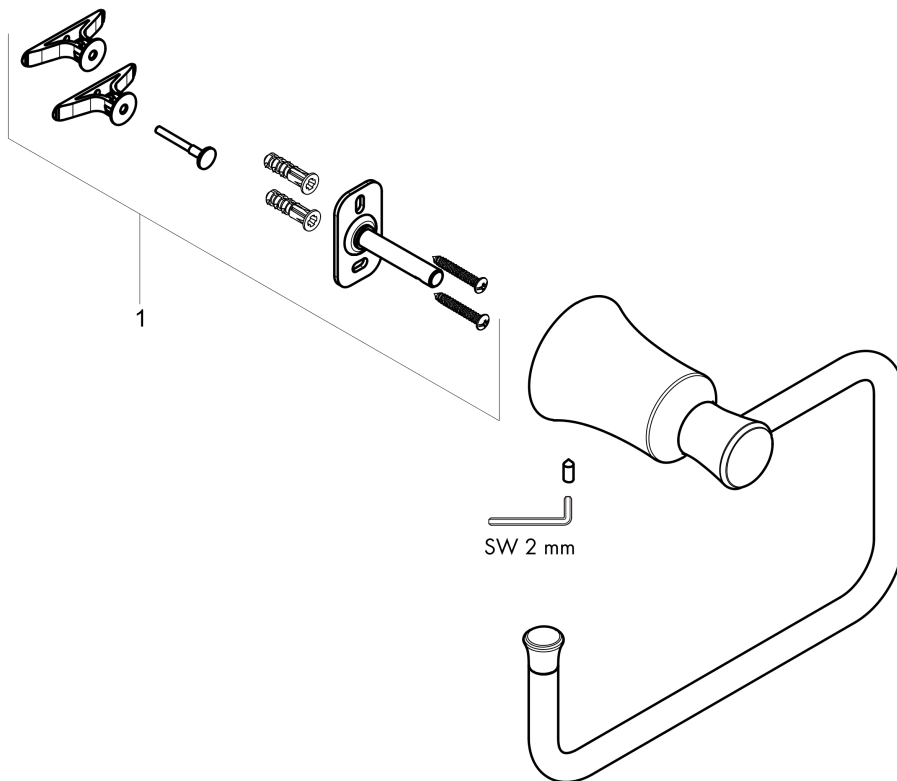

**Joleena  
Towel Ring**

Finish: **chrome** Part no. : **04786000**

**Description**

**Features**

- Wall-mounted
- Metal
- Metal holder
- Swiveling
- Concealed fastening

**Item details**

List Price \$ 87.00

**Product image**

**Scale drawing**

**Joleena  
Towel Ring**

Finish: **chrome** Part no. : **04786000**

**Exploded drawing**

Year of production: >09/19

**Joleena**

**Towel Ring**

Finish: **chrome** Part no. : **04786000**

**Spare parts list**

Year of production: >09/19

Pos.	Description	Part no.	Price	PU
1	support element	93551000	-	1