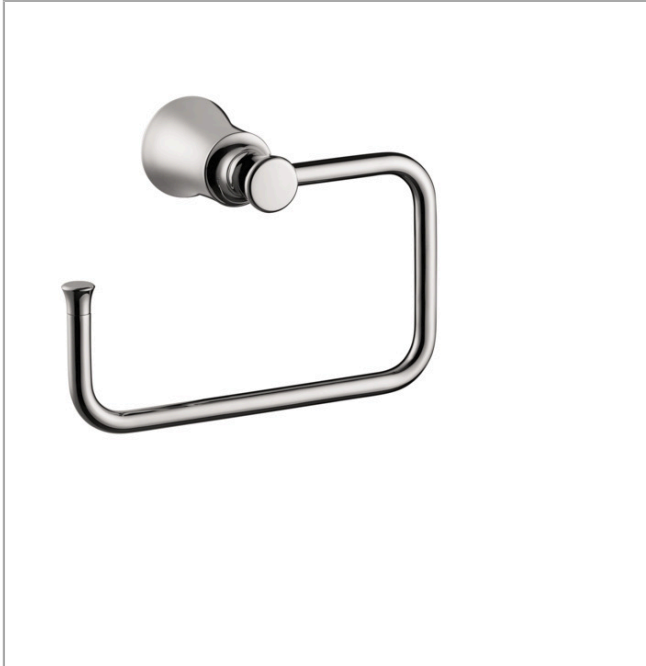

**Joleena  
Towel Ring**

Finish: **chrome** Part no. : **04786000**

**Description**

**Features**

- Wall-mounted
- Metal
- Metal holder
- Swiveling
- Concealed fastening

**Item details**

List Price \$ 87.00

**Product image**

**Scale drawing**

**Joleena  
Towel Ring**

Finish: **chrome** Part no. : **04786000**

**Exploded drawing**

Year of production: >09/19

**Joleena**

**Towel Ring**

Finish: **chrome** Part no. : **04786000**