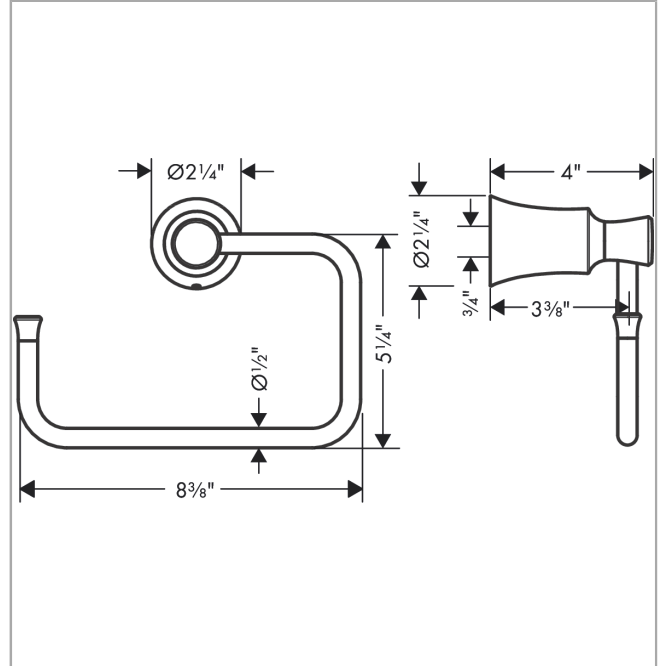

**Joleena  
Towel Ring**

Finish: **chrome** Part no. : **04786000**

**Description**

**Features**

- Wall-mounted
- Metal
- Metal holder
- Swiveling
- Concealed fastening

**Item details**

List Price \$ 87.00

**Product image**

**Scale drawing**

**Joleena  
Towel Ring**

Finish: **chrome** Part no. : **04786000**

**Exploded drawing**

Year of production: >09/19

**Joleena**

**Towel Ring**

Finish: **chrome** Part no. : **04786000**

**Spare parts list**

Year of production: >09/19

Pos.	Description	Part no.	Price	PU
1	support element	93551000	-	1