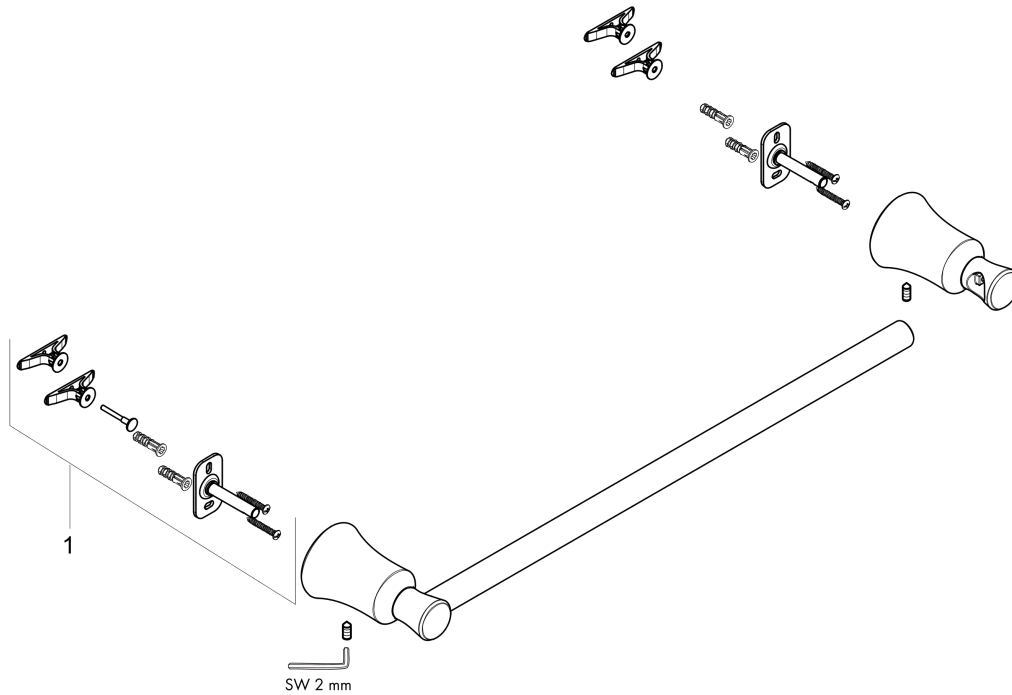

Joleena

Towel Bar, 24"

Finish: **chrome** Part no. : **04785000**

Description

Features

- Wall-mounted
- Metal
- Metal holder
- Fixed
- Concealed fastening

Item details

List Price \$ 87.00

Product image

Scale drawing

Joleena

Towel Bar, 24"

Finish: chrome

Part no. : 04785000

Exploded drawing

Year of production: >09/19

Joleena
Towel Bar, 24"
 Finish: **chrome** Part no. : **04785000**

Spare parts list

Year of production: >**09/19**

Pos.	Description	Part no.	Price	PU
1	support element	93551000	-	1