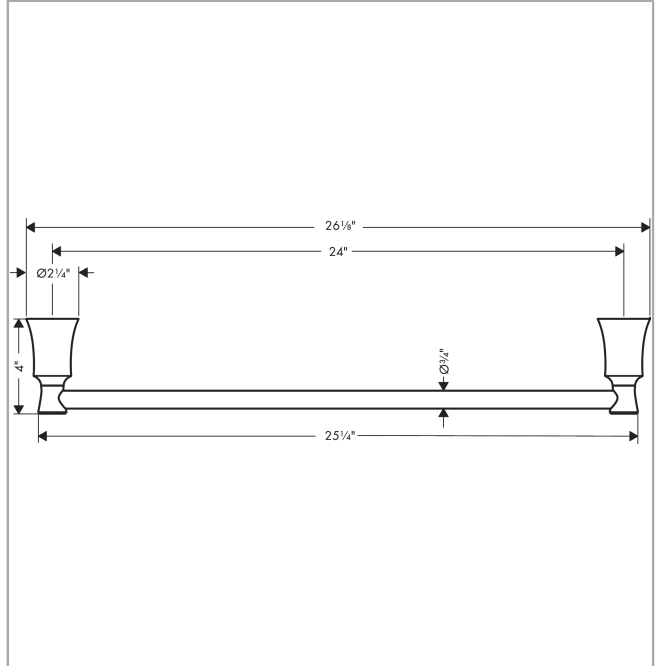

Joleena

Towel Bar, 24"

Finish: **chrome** Part no. : **04785000**

Description

Features

- Wall-mounted
- Metal
- Metal holder
- Fixed
- Concealed fastening

Item details

List Price \$ 87.00

Product image

Scale drawing

Joleena

Towel Bar, 24"

Finish: chrome

Part no. : 04785000

Exploded drawing

Year of production: >09/19

Joleena
Towel Bar, 24"
 Finish: **chrome** Part no. : **04785000**

Spare parts list

Year of production: >**09/19**

Pos.	Description	Part no.	Price	PU
1	support element	93551000	-	1