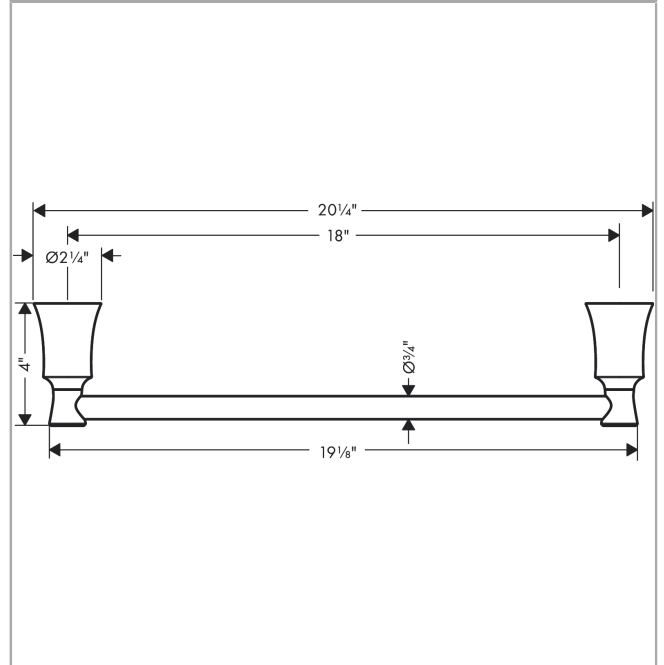

Joleena

Towel Bar, 18"

Finish: **chrome** Part no. : **04784000**

Description

Features

- Wall-mounted
- Metal
- Metal holder
- Fixed
- With mounting material
- Concealed fastening

Item details

List Price \$ 74.00

Product image

Scale drawing

Joleena

Towel Bar, 18"

Finish: **chrome** Part no. : **04784000**

Exploded drawing

Year of production: >09/19

Joleena
Towel Bar, 18"
 Finish: **chrome** Part no. : **04784000**

Spare parts list

Year of production: >**09/19**

Pos.	Description	Part no.	Price	PU
1	support element	93551000	-	1