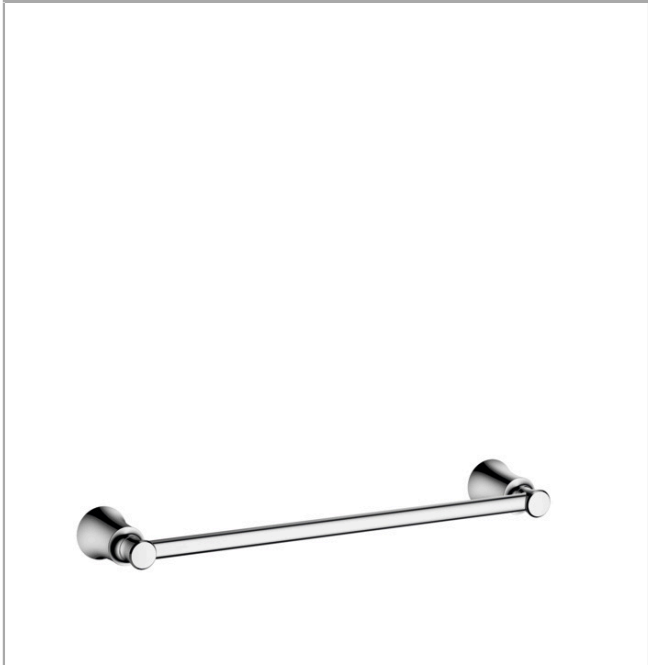

Joleena

Towel Bar, 18"

Finish: **chrome** Part no. : **04784000**

Description

Features

- Wall-mounted
- Metal
- Metal holder
- Fixed
- With mounting material
- Concealed fastening

Item details

List Price \$ 74.00

Product image

Scale drawing

Joleena

Towel Bar, 18"

Finish: **chrome** Part no. : **04784000**

Exploded drawing

Year of production: >09/19

Joleena
Towel Bar, 18"
 Finish: **chrome** Part no. : **04784000**