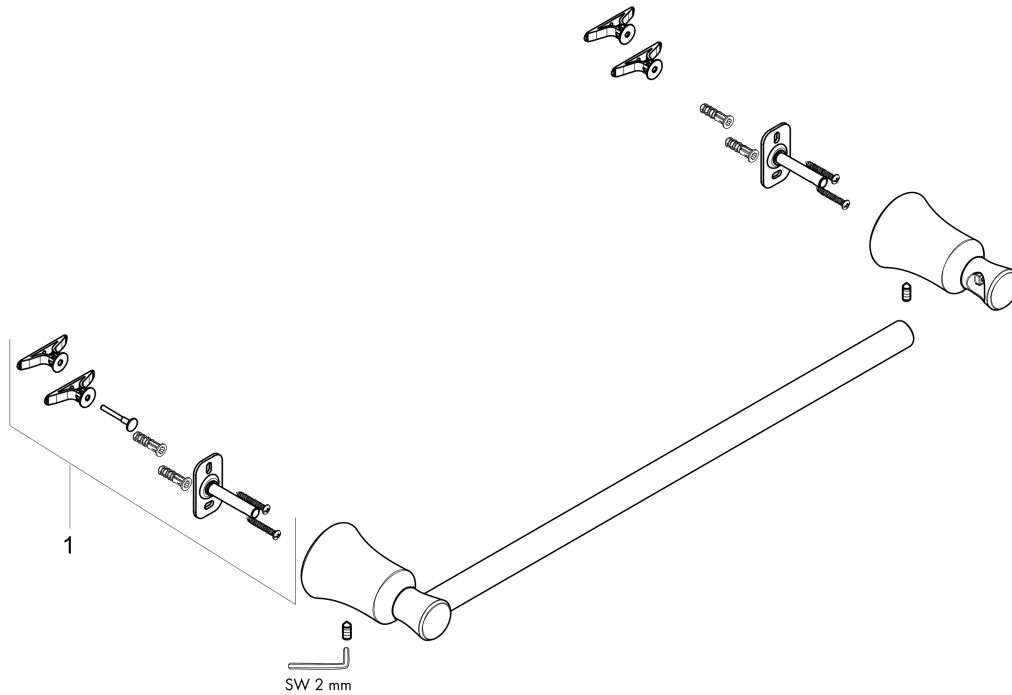

Joleena

Towel Bar, 18"

Finish: **chrome** Part no. : **04784000**

Description

Features

- Wall-mounted
- Metal
- Metal holder
- Fixed
- With mounting material
- Concealed fastening

Item details

List Price \$ 74.00

Product image

Scale drawing

Joleena

Towel Bar, 18"

Finish: **chrome** Part no. : **04784000**

Exploded drawing

Year of production: >09/19

Joleena
Towel Bar, 18"
 Finish: **chrome** Part no. : **04784000**

Spare parts list

Year of production: >**09/19**

Pos.	Description	Part no.	Price	PU
1	support element	93551000	-	1