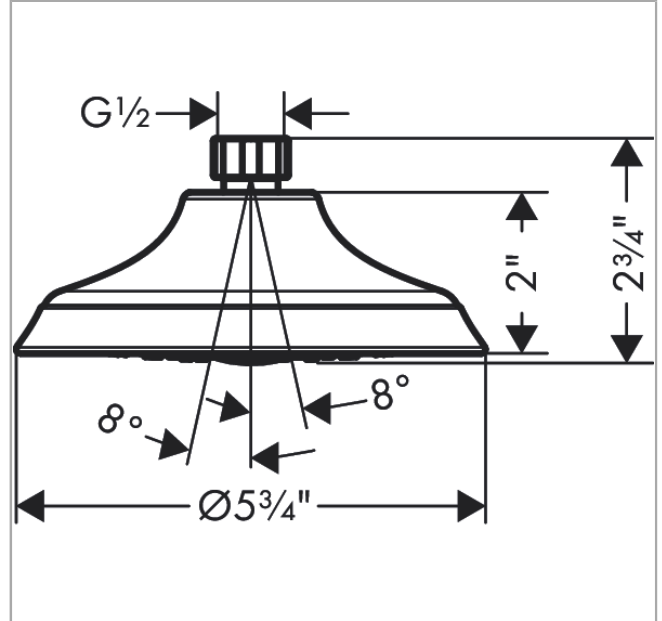

Joleena
Showerhead 150 1-Jet, 1.5 GPM
 Finish: **Chrome** Part no. : **04781000**

Description

Features

- showerhead size: 6"
- Spray pattern: Rain
- Maximum flow rate: 1.5 GPM
- 45 spray nozzles
- spray disc surface: fully finished matching spray face

Item details

List Price \$ 99.00

Technology

Compliance / Sustainability

Product image

Scale drawing

Joleena
Showerhead 150 1-Jet, 1.5 GPM
Finish: **Chrome** Part no. : **04781000**

Exploded drawing

Year of production: >11/19

Joleena
Showerhead 150 1-Jet, 1.5 GPM
 Finish: **Chrome** Part no. : **04781000**

Spare parts list

Year of production: >11/19

Pos.	Description	Part no.	Price	PU
1	filter packing	94246000	-	1