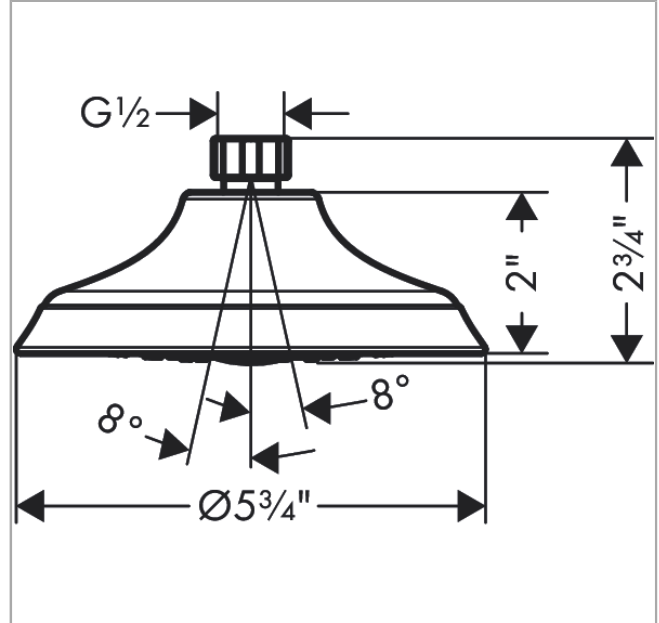

**Joleena**  
**Showerhead 150 1-Jet, 1.75 GPM**  
 Finish: **Chrome** Part no. : **04780000**

**Description**

**Features**

- showerhead size: 6"
- Spray pattern: Rain
- Maximum flow rate: 1.75 GPM
- 45 spray nozzles
- spray disc surface: fully finished matching spray face

**Item details**

List Price \$ 99.00

**Technology**

**Compliance / Sustainability**

**Product image**

**Scale drawing**

**Joleena**  
**Showerhead 150 1-Jet, 1.75 GPM**  
Finish: **Chrome** Part no. : **04780000**

Exploded drawing

Year of production: >09/19

**Joleena**  
**Showerhead 150 1-Jet, 1.75 GPM**  
 Finish: **Chrome** Part no. : **04780000**

**Spare parts list**

Year of production: >09/19

Pos.	Description	Part no.	Price	PU
1	filter packing	94246000	-	1