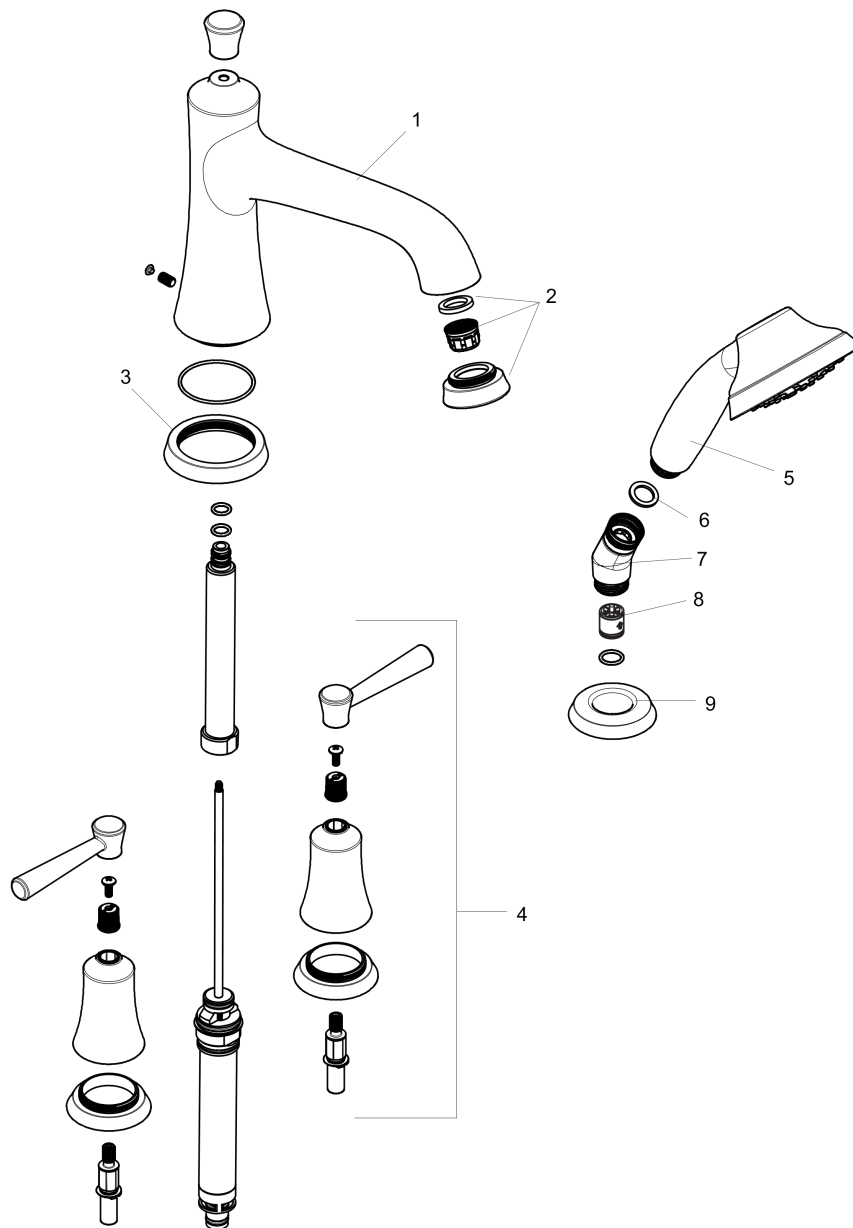

Joleena
4-Hole Roman Tub Set Trim with 1.75 GPM Handshower
 Finish: **chrome** Part no. : **04777000**

Exploded drawing

Year of production: >09/19

Joleena

4-Hole Roman Tub Set Trim with 1.75 GPM Handshower

Finish: **chrome** Part no. : **04777000**

Spare parts list

Year of production: >09/19

Pos.	Description	Part no.	Price	PU
2	spout cpl.	93548000	-	1
3	aerator M22x1	93543001	-	1
4	escutcheon for spout	93544000	-	1
5	handle	93542000	-	1
6	handshower	04782000	-	1
7	seal	98058000	-	1
8	shower holder	28071000	-	1
9	set of non return valves DW 15	94074000	-	1
10	escutcheon for shower holder	93547000	-	1
a	selector assy	93549000	-	1