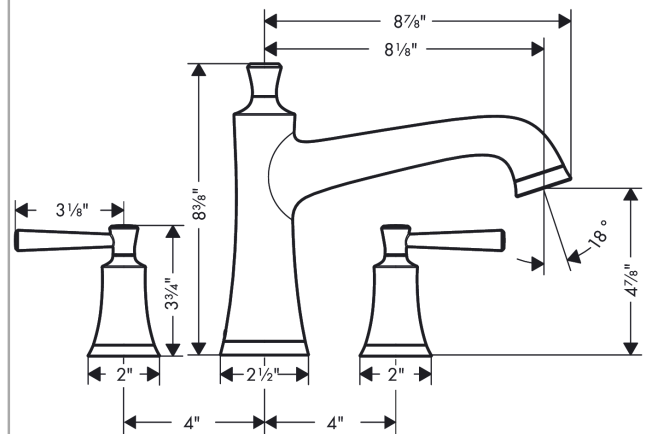

**Joleena**  
**3-Hole Roman Tub Set Trim**  
 Finish: **chrome** Part no. : **04776000**

**Description**

**Features**

- Flow: 5.81 gal/min
- Ceramic valves 90°
- Installation on bath rim

**Item details**

List Price \$ 482.00

**Compliance / Sustainability**

**Product image**

**Scale drawing**

**Joleena**  
**3-Hole Roman Tub Set Trim**  
 Finish: **chrome** Part no. : **04776000**

Exploded drawing

Year of production: >01/20

**Joleena**

**3-Hole Roman Tub Set Trim**

Finish: **chrome** Part no. : **04776000**

**Spare parts list**

Year of production: >01/20

Pos.	Description	Part no.	Price	PU
1	spout cpl.	93545000	-	1
2	aerator M22x1	93543001	-	1
3	escutcheon for spout	93544000	-	1
4	adapter for spout	88512000	-	1
5	handle	93542000	-	1
a	base body	06607000	-	1