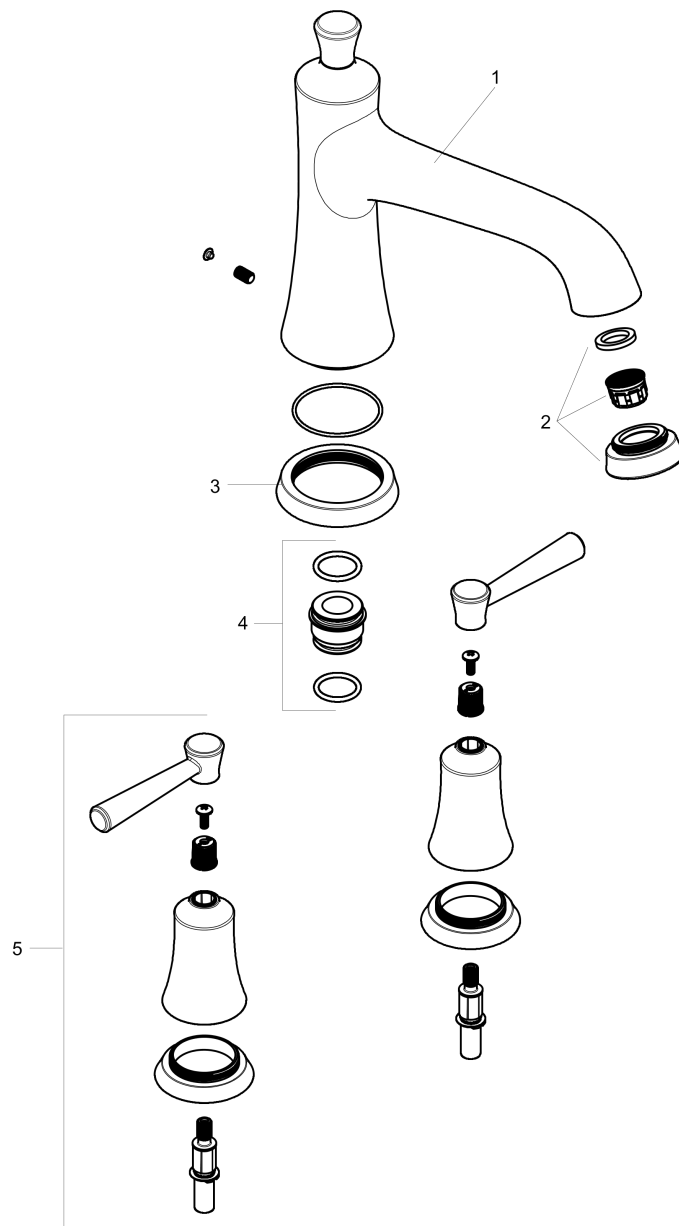

**Joleena**  
**3-Hole Roman Tub Set Trim**  
 Finish: **chrome** Part no. : **04776000**

**Description**

**Features**

- Flow: 5.81 gal/min
- Ceramic valves 90°
- Installation on bath rim

**Item details**

List Price \$ 482.00

**Compliance / Sustainability**

**Product image**

**Scale drawing**

**Joleena**  
**3-Hole Roman Tub Set Trim**  
 Finish: **chrome** Part no. : **04776000**

Exploded drawing

Year of production: >01/20

**Joleena**

**3-Hole Roman Tub Set Trim**

Finish: **chrome** Part no. : **04776000**

**Spare parts list**

Year of production: >01/20

Pos.	Description	Part no.	Price	PU
1	spout cpl.	93545000	-	1
2	aerator M22x1	93543001	-	1
3	escutcheon for spout	93544000	-	1
4	adapter for spout	88512000	-	1
5	handle	93542000	-	1
a	base body	06607000	-	1