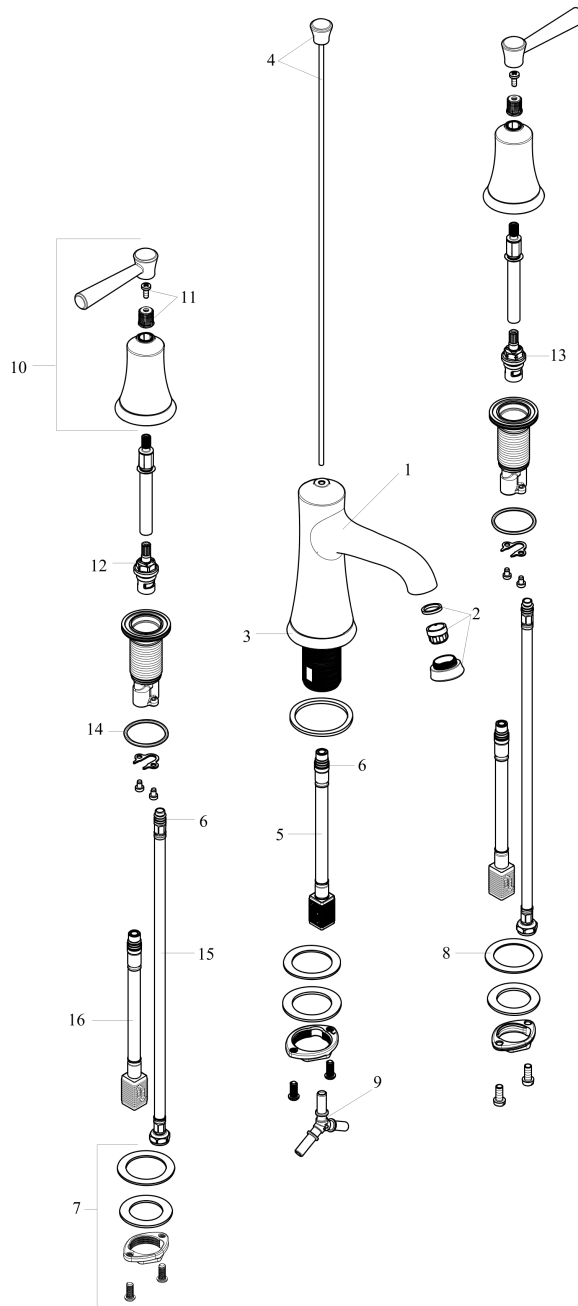

**Joleena**  
**Widespread Faucet 100 with Pop-Up Drain, 1.2 GPM**  
 Finish: **chrome** Part no. : **04774000**

**Description**

**Features**

- Handle variant: Lever
- Spray modes: normal spray
- Flow: 1.2 GPM (4.5 L/Min)
- Ceramic valves 90°
- Includes pop-up drain

**Item details**

List Price \$ 480.00

**Technology**

**Compliance / Sustainability**

**Product image**

**Scale drawing**

**Joleena**  
**Widespread Faucet 100 with Pop-Up Drain, 1.2 GPM**  
 Finish: **chrome** Part no. : **04774000**

Exploded drawing

Year of production: >01/20

**Joleena**

**Widespread Faucet 100 with Pop-Up Drain, 1.2 GPM**

Finish: **chrome** Part no. : **04774000**

**Spare parts list**

Year of production: >01/20

Pos.	Description	Part no.	Price	PU
1	spout cpl.	93555000	-	1
2	aerator M24x1 (4,5 l/min)	93531001	-	1
3	escutcheon	93530000	-	1
4	pop up rod	93554000	-	1
5	null	92913000	-	1
6	O-ring 8x1,75	97827000	-	1
7	null	92909000	-	1
8	lever collar	97548000	-	1
9	hose connection angel	92905000	-	1
10	handle	93553000	-	1
11	handle fixing set	98932000	-	1
12	shut off unit right closing	98817001	-	1
13	shut off unit left closing	95366001	-	1
14	null	92907000	-	1
15	connection hose 18½" M8x0,75 3/8"	96321001	-	1
16	null	92914000	-	1
a	pop up waste	88509000	-	1