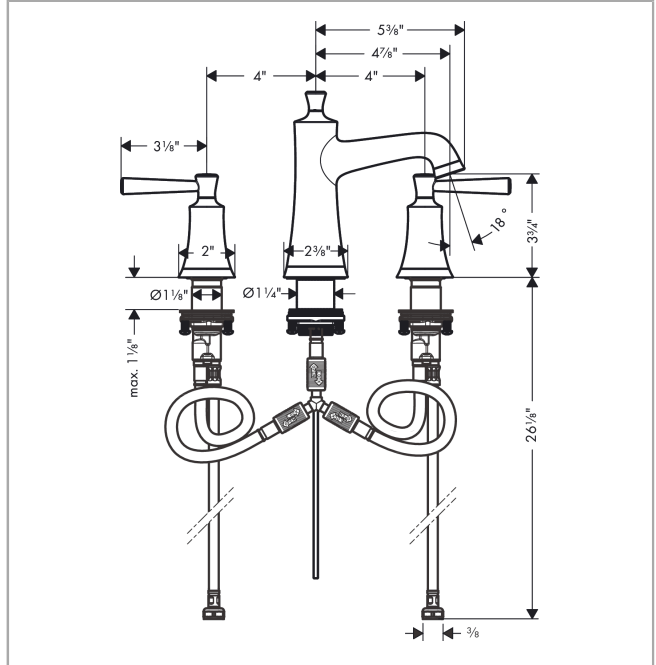

**Joleena**  
**Widespread Faucet 100 with Pop-Up Drain, 1.2 GPM**  
 Finish: **chrome** Part no. : **04774000**

**Description**

**Features**

- Handle variant: Lever
- Spray modes: normal spray
- Flow: 1.2 GPM (4.5 L/Min)
- Ceramic valves 90°
- Includes pop-up drain

**Item details**

List Price \$ 480.00

**Technology**

**Compliance / Sustainability**

**Product image**

**Scale drawing**

**Joleena**  
**Widespread Faucet 100 with Pop-Up Drain, 1.2 GPM**  
 Finish: **chrome** Part no. : **04774000**

Exploded drawing

Year of production: >01/20

**Joleena**

**Widespread Faucet 100 with Pop-Up Drain, 1.2 GPM**

Finish: **chrome** Part no. : **04774000**

**Spare parts list**

Year of production: >01/20

Pos.	Description	Part no.	Price	PU
1	spout cpl.	93555000	-	1
2	aerator M24x1 (4,5 l/min)	93531001	-	1
3	escutcheon	93530000	-	1
4	pop up rod	93554000	-	1
5	null	92913000	-	1
6	O-ring 8x1,75	97827000	-	1
7	null	92909000	-	1
8	lever collar	97548000	-	1
9	hose connection angel	92905000	-	1
10	handle	93553000	-	1
11	handle fixing set	98932000	-	1
12	shut off unit right closing	98817001	-	1
13	shut off unit left closing	95366001	-	1
14	null	92907000	-	1
15	connection hose 18½" M8x0,75 3/8"	96321001	-	1
16	null	92914000	-	1
a	pop up waste	88509000	-	1