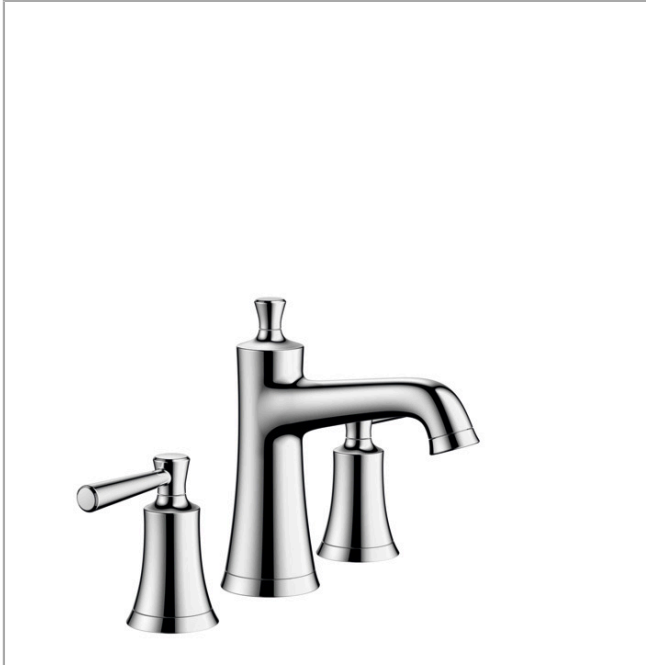

**Joleena**  
**Widespread Faucet 100 with Pop-Up Drain, 1.2 GPM**  
 Finish: **chrome** Part no. : **04774000**

**Description**

**Features**

- Handle variant: Lever
- Spray modes: normal spray
- Flow: 1.2 GPM (4.5 L/Min)
- Ceramic valves 90°
- Includes pop-up drain

**Item details**

List Price \$ 480.00

**Technology**

**Compliance / Sustainability**

**Product image**

**Scale drawing**

**Joleena**  
**Widespread Faucet 100 with Pop-Up Drain, 1.2 GPM**  
 Finish: **chrome** Part no. : **04774000**

Exploded drawing

Year of production: >01/20

**Joleena**

**Widespread Faucet 100 with Pop-Up Drain, 1.2 GPM**

Finish: **chrome** Part no. : **04774000**

**Spare parts list**

Year of production: >01/20

Pos.	Description	Part no.	Price	PU
1	spout cpl.	93555000	-	1
2	aerator M24x1 (4,5 l/min)	93531001	-	1
3	escutcheon	93530000	-	1
4	pop up rod	93554000	-	1
5	null	92913000	-	1
6	O-ring 8x1,75	97827000	-	1
7	null	92909000	-	1
8	lever collar	97548000	-	1
9	hose connection angel	92905000	-	1
10	handle	93553000	-	1
11	handle fixing set	98932000	-	1
12	shut off unit right closing	98817001	-	1
13	shut off unit left closing	95366001	-	1
14	null	92907000	-	1
15	connection hose 18½" M8x0,75 3/8"	96321001	-	1
16	null	92914000	-	1
a	pop up waste	88509000	-	1