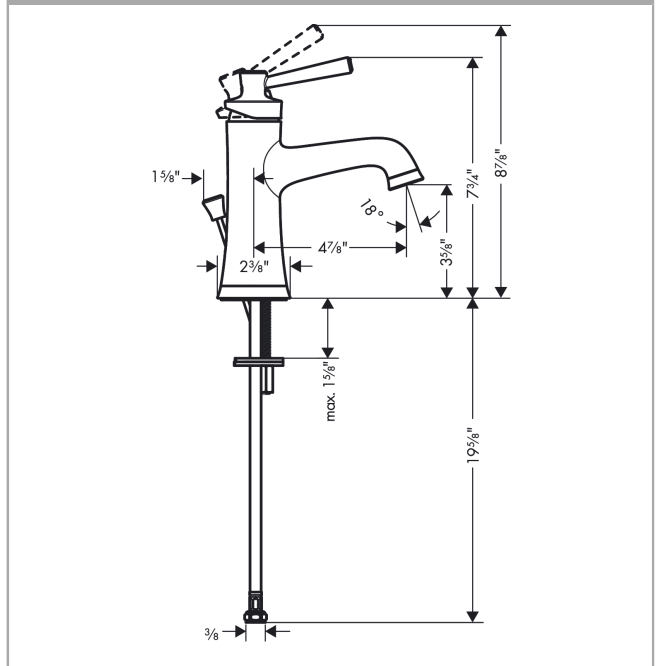

**Joleena**  
**Single-Hole Faucet 100 with Pop-Up Drain, 0.5 GPM**  
 Finish: **chrome** Part no. : **04773000**

**Description**

**Features**

- Handle variant: Lever
- Spray modes: normal spray
- Flow: 0.5 GPM (1.9 L/Min)
- Ceramic cartridge
- Includes pop-up drain

**Item details**

List Price \$ 284.00

**Technology**

**Compliance / Sustainability**

**Product image**

**Scale drawing**

**Joleena**  
**Single-Hole Faucet 100 with Pop-Up Drain, 0.5 GPM**  
Finish: **chrome** Part no. : **04773000**

Exploded drawing

Year of production: >01/20

**Joleena**  
**Single-Hole Faucet 100 with Pop-Up Drain, 0.5 GPM**  
 Finish: **chrome** Part no. : **04773000**

## Spare parts list

Year of production: >01/20

Pos.	Description	Part no.	Price	PU
1	handle	93534000	-	1
2	pull rod	93529000	-	1
3	flange	93273000	-	1
4	cartridge, assy	93268000	-	1
5	aerator M24x1 (1,9 l/min)	93532001	-	1
6	escutcheon	93530000	-	1
7	fixing set	96016000	-	1
8	connection hose 600 mm	93528001	-	1
a	pop up waste	88509000	-	1