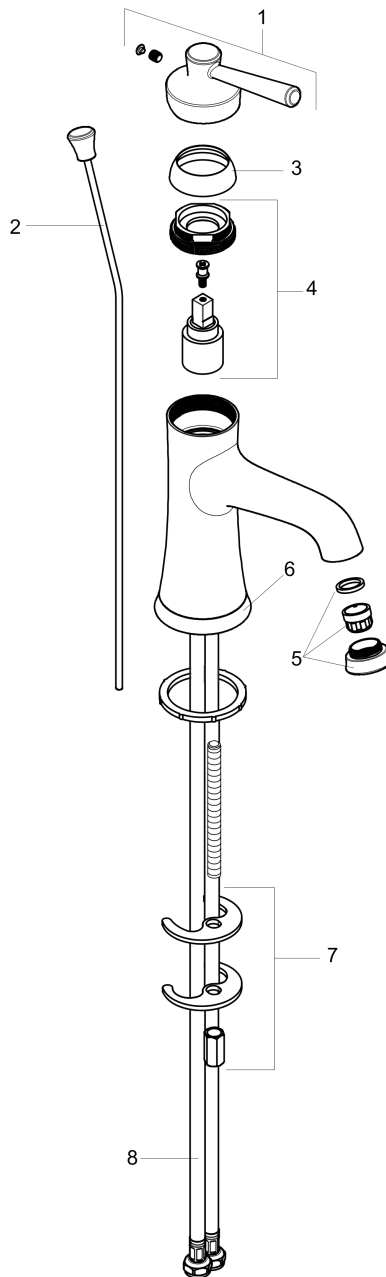

**Joleena**  
**Single-Hole Faucet 100 with Pop-Up Drain, 0.5 GPM**  
 Finish: **chrome** Part no. : **04773000**

**Description**

**Features**

- Handle variant: Lever
- Spray modes: normal spray
- Flow: 0.5 GPM (1.9 L/Min)
- Ceramic cartridge
- Includes pop-up drain

**Item details**

List Price \$ 284.00

**Technology**

**Compliance / Sustainability**

**Product image**

**Scale drawing**

**Joleena**  
**Single-Hole Faucet 100 with Pop-Up Drain, 0.5 GPM**  
Finish: **chrome** Part no. : **04773000**

Exploded drawing

Year of production: >01/20

**Joleena**  
**Single-Hole Faucet 100 with Pop-Up Drain, 0.5 GPM**  
 Finish: **chrome** Part no. : **04773000**

## Spare parts list

Year of production: >01/20

Pos.	Description	Part no.	Price	PU
1	handle	93534000	-	1
2	pull rod	93529000	-	1
3	flange	93273000	-	1
4	cartridge, assy	93268000	-	1
5	aerator M24x1 (1,9 l/min)	93532001	-	1
6	escutcheon	93530000	-	1
7	fixing set	96016000	-	1
8	connection hose 600 mm	93528001	-	1
a	pop up waste	88509000	-	1