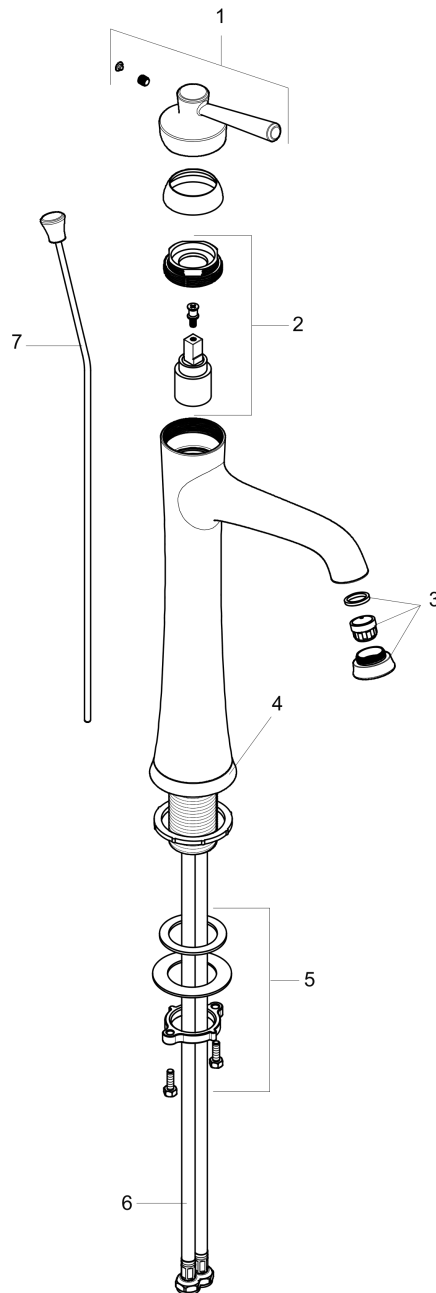

Joleena
Single-Hole Faucet 230 with Pop-Up Drain, 1.2 GPM
 Finish: **chrome** Part no. : **04772000**

Description

Features

- Handle variant: Lever
- Spray modes: normal spray
- Flow: 1.2 GPM (4.5 L/Min)
- Ceramic cartridge
- Includes pop-up drain

Item details

List Price \$ 446.00

Technology

Compliance / Sustainability

Product image

Scale drawing

Joleena
Single-Hole Faucet 230 with Pop-Up Drain, 1.2 GPM
 Finish: **chrome** Part no. : **04772000**

Exploded drawing

Year of production: >01/20

Joleena
Single-Hole Faucet 230 with Pop-Up Drain, 1.2 GPM
 Finish: **chrome** Part no. : **04772000**

Spare parts list

Year of production: >01/20

Pos.	Description	Part no.	Price	PU
1	handle	93534000	-	1
2	cartridge, assy	93268000	-	1
3	aerator M24x1 (4,5 l/min)	93531001	-	1
4	escutcheon	93530000	-	1
5	fixing set	93263000	-	1
6	connection hose 900 mm	93533001	-	1
7	pull rod	93529000	-	1
a	pop up waste	88509000	-	1
b	flange	93273000	-	1