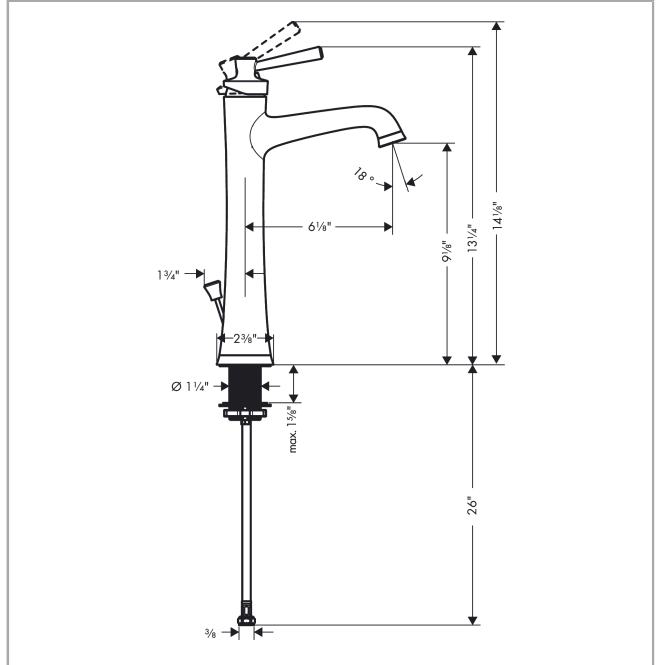

Joleena
Single-Hole Faucet 230 with Pop-Up Drain, 1.2 GPM
 Finish: **chrome** Part no. : **04772000**

Description

Features

- Handle variant: Lever
- Spray modes: normal spray
- Flow: 1.2 GPM (4.5 L/Min)
- Ceramic cartridge
- Includes pop-up drain

Item details

List Price \$ 446.00

Technology

Compliance / Sustainability

Product image

Scale drawing

Joleena
Single-Hole Faucet 230 with Pop-Up Drain, 1.2 GPM
 Finish: **chrome** Part no. : **04772000**

Exploded drawing

Year of production: >01/20

Joleena
Single-Hole Faucet 230 with Pop-Up Drain, 1.2 GPM
 Finish: **chrome** Part no. : **04772000**

Spare parts list

Year of production: >01/20

Pos.	Description	Part no.	Price	PU
1	handle	93534000	-	1
2	cartridge, assy	93268000	-	1
3	aerator M24x1 (4,5 l/min)	93531001	-	1
4	escutcheon	93530000	-	1
5	fixing set	93263000	-	1
6	connection hose 900 mm	93533001	-	1
7	pull rod	93529000	-	1
a	pop up waste	88509000	-	1
b	flange	93273000	-	1