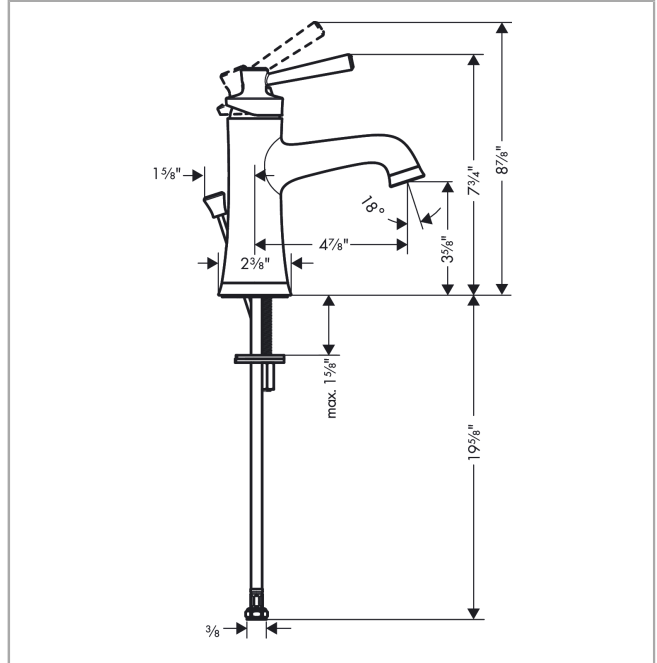

Joleena
Single-Hole Faucet 100 with Pop-Up Drain, 1.2 GPM
 Finish: **chrome** Part no. : **04771000**

Description

Features

- Handle variant: Lever
- Spray modes: normal spray
- Flow: 1.2 GPM (4.5 L/Min)
- Ceramic cartridge
- Includes pop-up drain

Item details

List Price \$ 284.00

Technology

Compliance / Sustainability

Product image

Scale drawing

Joleena
Single-Hole Faucet 100 with Pop-Up Drain, 1.2 GPM
 Finish: **chrome** Part no. : **04771000**

Exploded drawing

Year of production: >06/19

Joleena
Single-Hole Faucet 100 with Pop-Up Drain, 1.2 GPM
 Finish: **chrome** Part no. : **04771000**

Spare parts list

Year of production: >06/19

Pos.	Description	Part no.	Price	PU
1	handle	93534000	-	1
2	pull rod	93529000	-	1
3	flange	93273000	-	1
4	cartridge, assy	93268000	-	1
5	aerator M24x1 (4,5 l/min)	93531001	-	1
6	escutcheon	93530000	-	1
7	fixing set	96016000	-	1
8	connection hose 600 mm	93528001	-	1
a	pop up waste	88509000	-	1