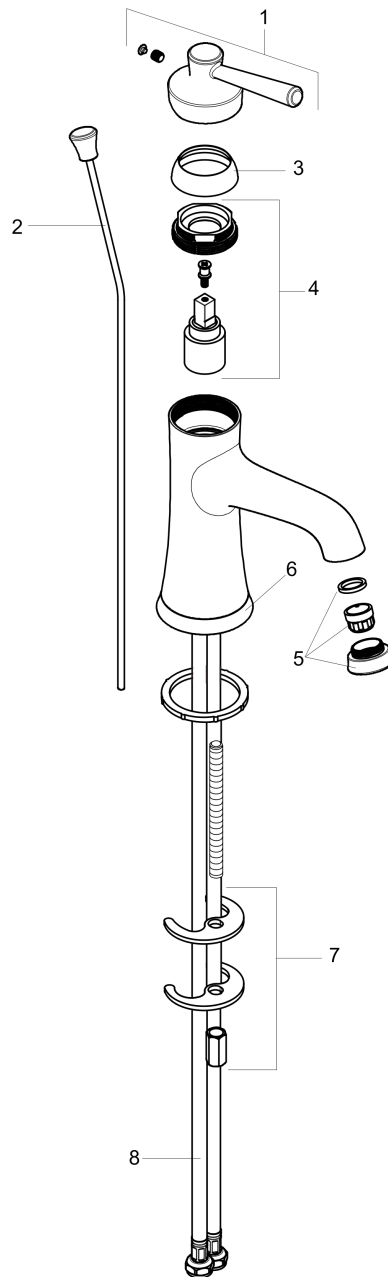

Joleena
Single-Hole Faucet 100 with Pop-Up Drain, 1.2 GPM
 Finish: **chrome** Part no. : **04771000**

Description

Features

- Handle variant: Lever
- Spray modes: normal spray
- Flow: 1.2 GPM (4.5 L/Min)
- Ceramic cartridge
- Includes pop-up drain

Item details

List Price \$ 284.00

Technology

Compliance / Sustainability

Product image

Scale drawing

Joleena
Single-Hole Faucet 100 with Pop-Up Drain, 1.2 GPM
 Finish: **chrome** Part no. : **04771000**

Exploded drawing

Year of production: >06/19

Joleena
Single-Hole Faucet 100 with Pop-Up Drain, 1.2 GPM
 Finish: **chrome** Part no. : **04771000**

Spare parts list

Year of production: >06/19

Pos.	Description	Part no.	Price	PU
1	handle	93534000	-	1
2	pull rod	93529000	-	1
3	flange	93273000	-	1
4	cartridge, assy	93268000	-	1
5	aerator M24x1 (4,5 l/min)	93531001	-	1
6	escutcheon	93530000	-	1
7	fixing set	96016000	-	1
8	connection hose 600 mm	93528001	-	1
a	pop up waste	88509000	-	1