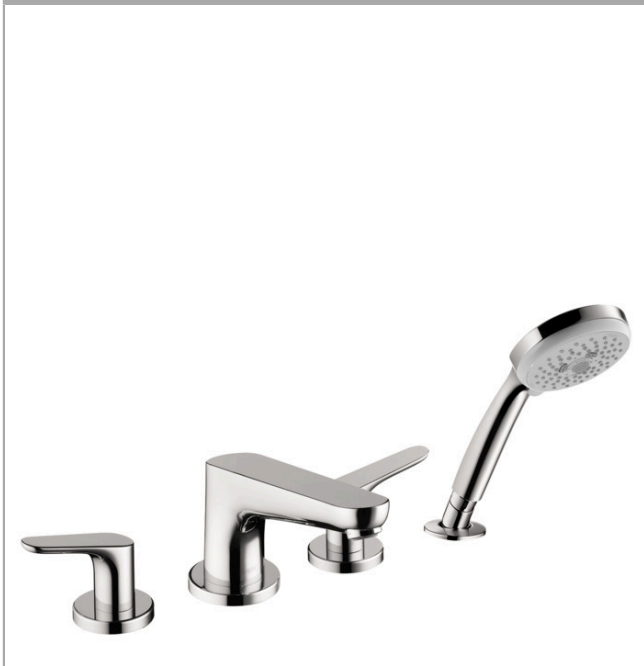

Focus
4-Hole Roman Tub Set Trim with 1.8 GPM Handshower
 Finish: **chrome** Part no. : **04766000**

Description

Features

- Flow: 5.34 GPM (20.2 L/Min)
- Flow rate of hand shower at 3 bar: 1.8 GPM (6.8 L/Min)
- Ceramic valves hot/cold 90°
- Integrated double backflow prevention
- Installation on bath rim

Item details

List Price \$ 859.00

Technology

Compliance / Sustainability

Product image

Scale drawing

Focus
4-Hole Roman Tub Set Trim with 1.8 GPM Handshower
 Finish: **chrome** Part no. : **04766000**

Exploded drawing

Year of production: >01/19

Focus**4-Hole Roman Tub Set Trim with 1.8 GPM Handshower**Finish: **chrome** Part no. : **04766000****Spare parts list**

Year of production: >01/19

Pos.	Description	Part no.	Price	PU
1	diverter knob	98607000	-	1
2	aerator M24x1 (25 l/min)	13914000	-	1
3	escutcheon Ø 70 mm	97779000	-	1
4	spout cpl.	95941000	-	1
5	selector assy	96775000	-	1
6	handle	95929000	-	1
7	handle fixing set	94184000	-	1
8	escutcheon	31098000	-	1
9	handshower	04752000	-	1
10	washer	88651000	-	1
11	hollow set screw M6x6	97660000	-	1
12	shower holder	28071000	-	1
13	set of non return valves DW 15	94074000	-	1
14	escutcheon Ø 52 mm	97159000	-	1
a	set of color-rings cold / hot water	95819000	-	1
b	O-ring 58x3	98202000	-	1