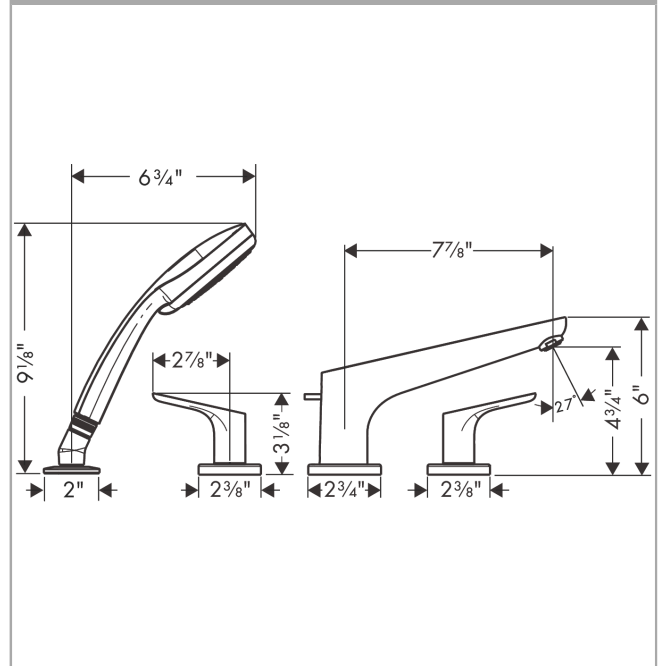

Focus
4-Hole Roman Tub Set Trim with 1.8 GPM Handshower
 Finish: **chrome** Part no. : **04766000**

Description

Features

- Flow: 5.34 GPM (20.2 L/Min)
- Flow rate of hand shower at 3 bar: 1.8 GPM (6.8 L/Min)
- Ceramic valves hot/cold 90°
- Integrated double backflow prevention
- Installation on bath rim

Item details

List Price \$ 859.00

Technology

Compliance / Sustainability

Product image

Scale drawing

Focus
4-Hole Roman Tub Set Trim with 1.8 GPM Handshower
 Finish: **chrome** Part no. : **04766000**

Exploded drawing

Year of production: >01/19

Focus**4-Hole Roman Tub Set Trim with 1.8 GPM Handshower**Finish: **chrome** Part no. : **04766000****Spare parts list**

Year of production: >01/19

Pos.	Description	Part no.	Price	PU
1	diverter knob	98607000	-	1
2	aerator M24x1 (25 l/min)	13914000	-	1
3	escutcheon Ø 70 mm	97779000	-	1
4	spout cpl.	95941000	-	1
5	selector assy	96775000	-	1
6	handle	95929000	-	1
7	handle fixing set	94184000	-	1
8	escutcheon	31098000	-	1
9	handshower	04752000	-	1
10	washer	88651000	-	1
11	hollow set screw M6x6	97660000	-	1
12	shower holder	28071000	-	1
13	set of non return valves DW 15	94074000	-	1
14	escutcheon Ø 52 mm	97159000	-	1
a	set of color-rings cold / hot water	95819000	-	1
b	O-ring 58x3	98202000	-	1