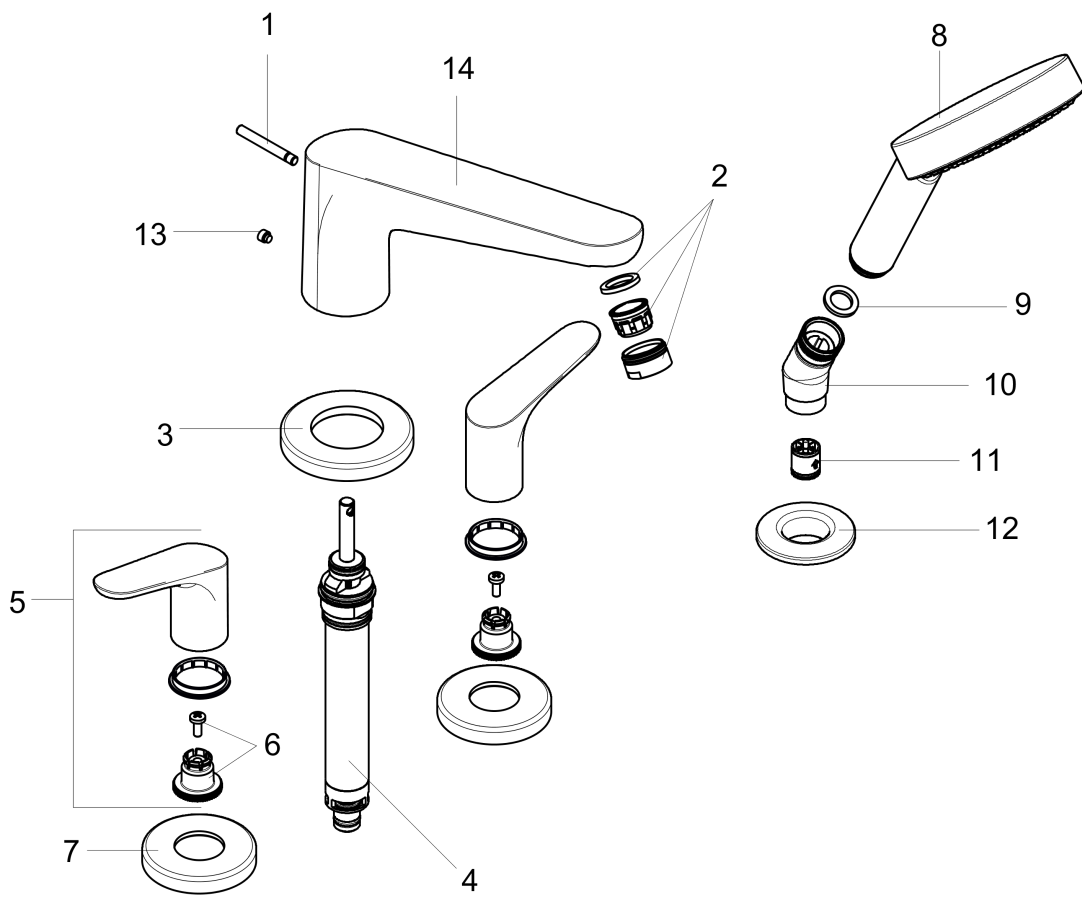

Focus
4-Hole Roman Tub Set Trim with 1.8 GPM Handshower
 Finish: **chrome** Part no. : **04766000**

Description

Features

- Flow: 5.34 GPM (20.2 L/Min)
- Flow rate of hand shower at 3 bar: 1.8 GPM (6.8 L/Min)
- Ceramic valves hot/cold 90°
- Integrated double backflow prevention
- Installation on bath rim

Item details

List Price \$ 859.00

Technology

Compliance / Sustainability

Product image

Scale drawing

Focus
4-Hole Roman Tub Set Trim with 1.8 GPM Handshower
 Finish: **chrome** Part no. : **04766000**

Exploded drawing

Year of production: >01/19

Focus**4-Hole Roman Tub Set Trim with 1.8 GPM Handshower**Finish: **chrome** Part no. : **04766000****Spare parts list**

Year of production: >01/19

Pos.	Description	Part no.	Price	PU
1	diverter knob	98607000	-	1
2	aerator M24x1 (25 l/min)	13914000	-	1
3	escutcheon Ø 70 mm	97779000	-	1
4	spout cpl.	95941000	-	1
5	selector assy	96775000	-	1
6	handle	95929000	-	1
7	handle fixing set	94184000	-	1
8	escutcheon	31098000	-	1
9	handshower	04752000	-	1
10	washer	88651000	-	1
11	hollow set screw M6x6	97660000	-	1
12	shower holder	28071000	-	1
13	set of non return valves DW 15	94074000	-	1
14	escutcheon Ø 52 mm	97159000	-	1
a	set of color-rings cold / hot water	95819000	-	1
b	O-ring 58x3	98202000	-	1