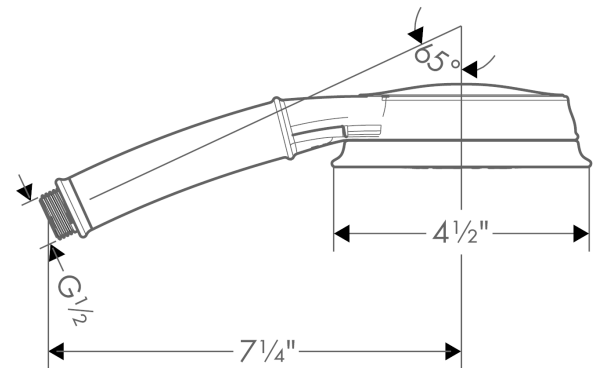

Croma 100 Classic
Handshower 3-Jet, 1.8 GPM
 Finish: **chrome** Part no. : **04753000**

Description

Features

- Spray modes: Rain, Pulsating Massage, Intense Turbo
- 75 no-clog spray channels
- Flow: 1.8 GPM (6.8 L/Min)
- EPD Hand Showers

Item details

List Price \$ 128.00

Technology

Compliance / Sustainability

Product image

Scale drawing

Croma 100 Classic
Handshower 3-Jet, 1.8 GPM
Finish: **chrome** Part no. : **04753000**

Exploded drawing

Year of production: >01/18

Croma 100 Classic
Handshower 3-Jet, 1.8 GPM
 Finish: **chrome** Part no. : **04753000**

Spare parts list

Year of production: >01/18

Pos.	Description	Part no.	Price	PU
1	filter packing	94246000	-	1