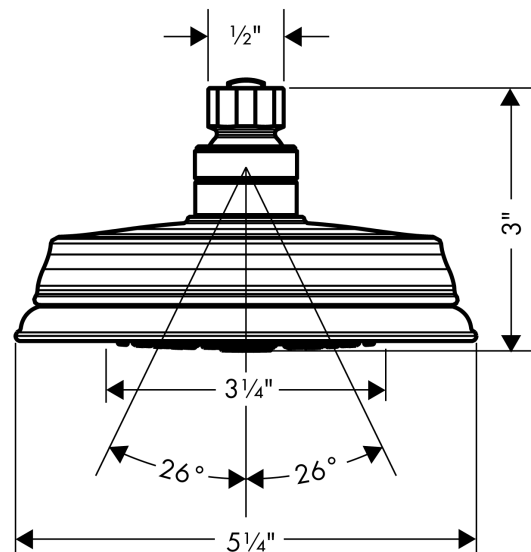

**Croma 100 Classic**  
**Showerhead 3-Jet, 1.8 GPM**  
 Finish: **Chrome** Part no. : **04751000**

**Description**

**Features**

- showerhead size: 4"
- Spray pattern: Rain, Massage spray, Shampoo spray
- Maximum flow rate: 1.8 GPM
- adjustment with angle on showerhead
- 75 spray nozzles
- spray disc surface: grey

**Item details**

List Price \$ 118.00

**Technology**

**Compliance / Sustainability**

**Product image**

**Scale drawing**

**Croma 100 Classic**  
**Showerhead 3-Jet, 1.8 GPM**  
Finish: **Chrome** Part no. : **04751000**

Exploded drawing

Year of production: >10/17