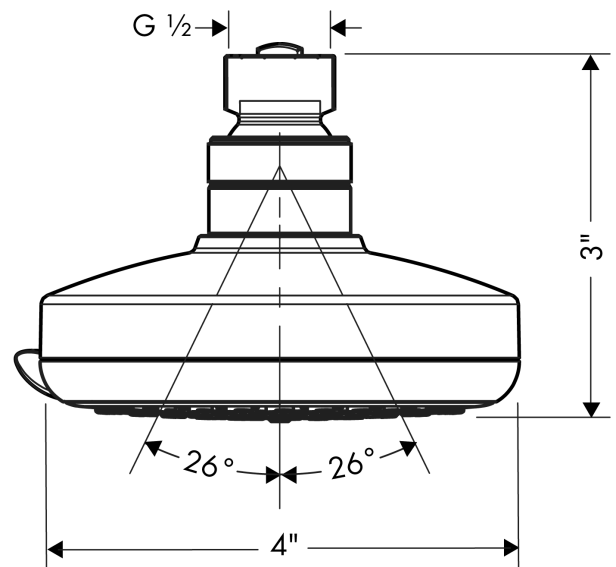

**Croma 100**  
**Showerhead E 3-Jet, 1.8 GPM**  
 Finish: **Chrome** Part no. : **04733000**

**Description**

**Features**

- showerhead size: 4"
- Spray pattern: Rain, Massage spray, Shampoo spray
- Maximum flow rate: 1.8 GPM
- adjustment with angle on showerhead
- 75 spray nozzles
- spray disc surface: grey

**Item details**

List Price \$ 116.00

**Technology**

**Compliance / Sustainability**

**Product image**

**Scale drawing**

**Croma 100**  
**Showerhead E 3-Jet, 1.8 GPM**  
Finish: **Chrome** Part no. : **04733000**

Exploded drawing

Year of production: >01/18

**Croma 100**  
**Showerhead E 3-Jet, 1.8 GPM**  
 Finish: **Chrome** Part no. : **04733000**

**Spare parts list**

Year of production: >01/18

Pos.	Description	Part no.	Price	PU
1	filter packing	88649000	-	1