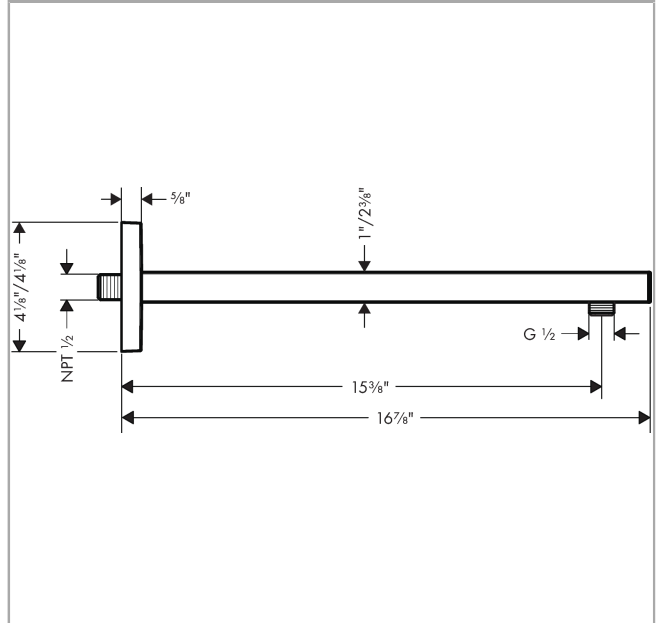

Raindance E
Showerarm, 15" (Must be used with Raindance E 300 Showerhead)
 Finish: **Chrome** Part no. : **04731000**

Description

Features

- Length: 15 3/8"
- solid brass
- Connection type: 1/2" NPT
- showerarm, escutcheon, mounting material, installation manual

Item details

List Price \$ 248.00

Compliance / Sustainability

Product image

Scale drawing

Raindance E
Showerarm, 15" (Must be used with Raindance E 300 Showerhead)
 Finish: **Chrome** Part no. : **04731000**

Exploded drawing

Year of production: >04/18

Raindance E
Showerarm, 15" (Must be used with Raindance E 300 Showerhead)
 Finish: **Chrome** Part no. : **04731000**

Spare parts list

Year of production: >04/18

Pos.	Description	Part no.	Price	PU
1	mounting set	96179000	-	1
2	O-ring 6x2	98458000	-	1
3	escutcheon	93126000	-	1
4	screw	93431000	-	1