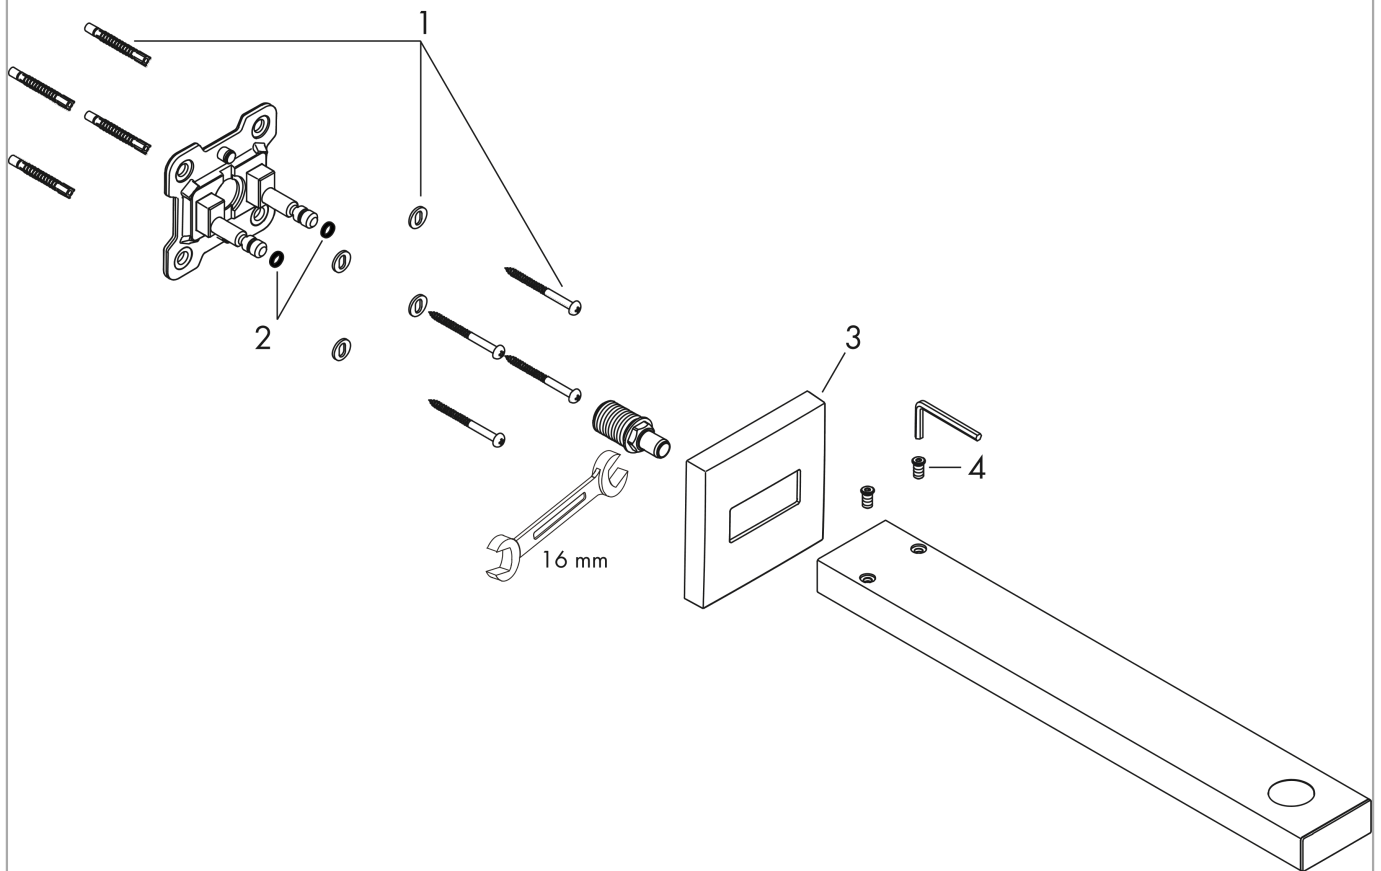

Raindance E
Showerarm, 15" (Must be used with Raindance E 300 Showerhead)
 Finish: **Chrome** Part no. : **04731000**

Description

Features

- Length: 15 3/8"
- solid brass
- Connection type: 1/2" NPT
- showerarm, escutcheon, mounting material, installation manual

Item details

List Price \$ 248.00

Compliance / Sustainability

Product image

Scale drawing

Raindance E
Showerarm, 15" (Must be used with Raindance E 300 Showerhead)
 Finish: **Chrome** Part no. : **04731000**

Exploded drawing

Year of production: >04/18

Raindance E
Showerarm, 15" (Must be used with Raindance E 300 Showerhead)
 Finish: **Chrome** Part no. : **04731000**

Spare parts list

Year of production: >04/18

Pos.	Description	Part no.	Price	PU
1	mounting set	96179000	-	1
2	O-ring 6x2	98458000	-	1
3	escutcheon	93126000	-	1
4	screw	93431000	-	1