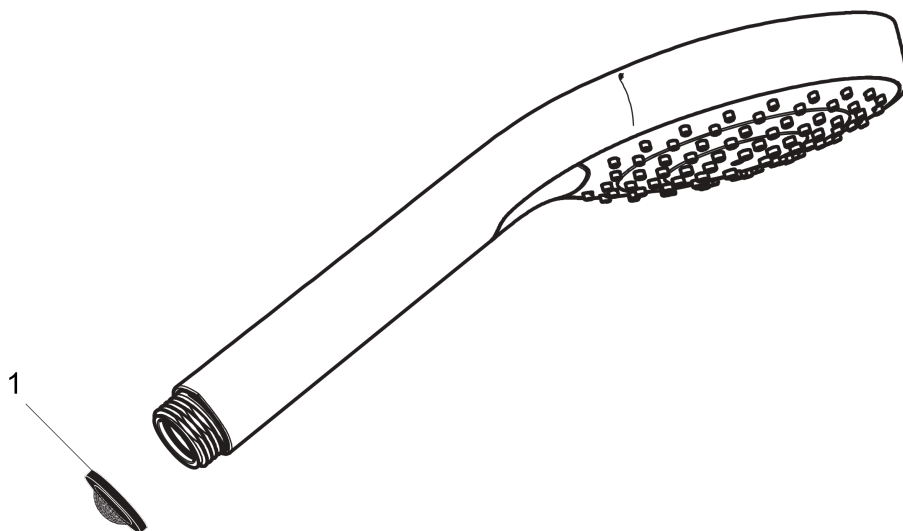

**Croma Select S**  
**Handshower 110 3-Jet, 1.75 GPM**  
 Finish: **white/chrome** Part no. : **04724400**

**Description**

**Features**

- Spray modes: SoftRain, IntenseRain, Pulsating Massage
- 121 no-clog spray channels
- Select button for comfortable alternation of spray modes
- Spray face finish: easy cleanable plastic spray disc
- Flow: 1.75 GPM (6.6 L/Min)
- EPD Hand Showers

**Item details**

List Price \$ 152.00

**Technology**

**Compliance / Sustainability**

**Product image**

**Scale drawing**

**Croma Select S**  
**Handshower 110 3-Jet, 1.75 GPM**  
Finish: **white/chrome** Part no. : **04724400**

Exploded drawing

Year of production: >01/18

**Croma Select S**  
**Handshower 110 3-Jet, 1.75 GPM**  
 Finish: **white/chrome** Part no. : **04724400**

**Spare parts list**

Year of production: >01/18

<b>Pos.</b>	<b>Description</b>	<b>Part no.</b>	<b>Price</b>	<b>PU</b>
1	filter packing	94246000	-	1