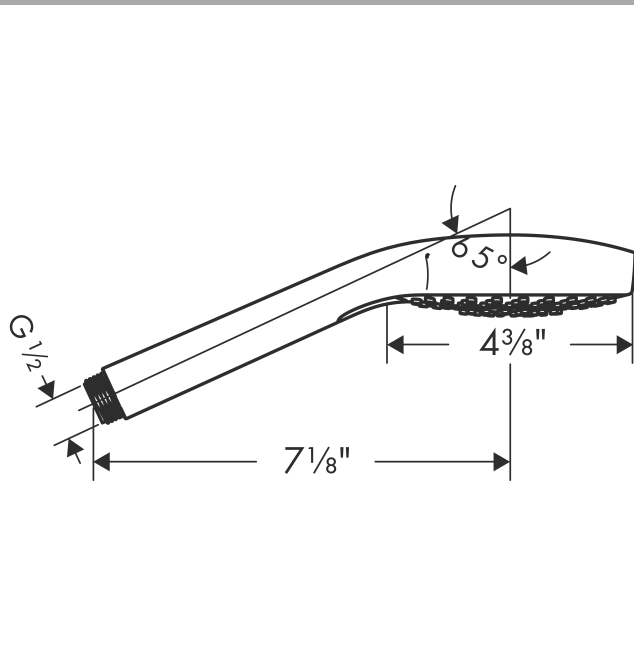

**Croma Select S**  
**Handshower 110 3-Jet, 1.75 GPM**  
 Finish: **white/chrome** Part no. : **04724400**

**Description**

**Features**

- Spray modes: SoftRain, IntenseRain, Pulsating Massage
- 121 no-clog spray channels
- Select button for comfortable alternation of spray modes
- Spray face finish: easy cleanable plastic spray disc
- Flow: 1.75 GPM (6.6 L/Min)
- EPD Hand Showers

**Item details**

List Price \$ 152.00

**Technology**

**Compliance / Sustainability**

**Product image**

**Scale drawing**

**Croma Select S**  
**Handshower 110 3-Jet, 1.75 GPM**  
Finish: **white/chrome** Part no. : **04724400**

Exploded drawing

Year of production: >01/18

**Croma Select S**  
**Handshower 110 3-Jet, 1.75 GPM**  
 Finish: **white/chrome** Part no. : **04724400**

**Spare parts list**

Year of production: >01/18

<b>Pos.</b>	<b>Description</b>	<b>Part no.</b>	<b>Price</b>	<b>PU</b>
1	filter packing	94246000	-	1