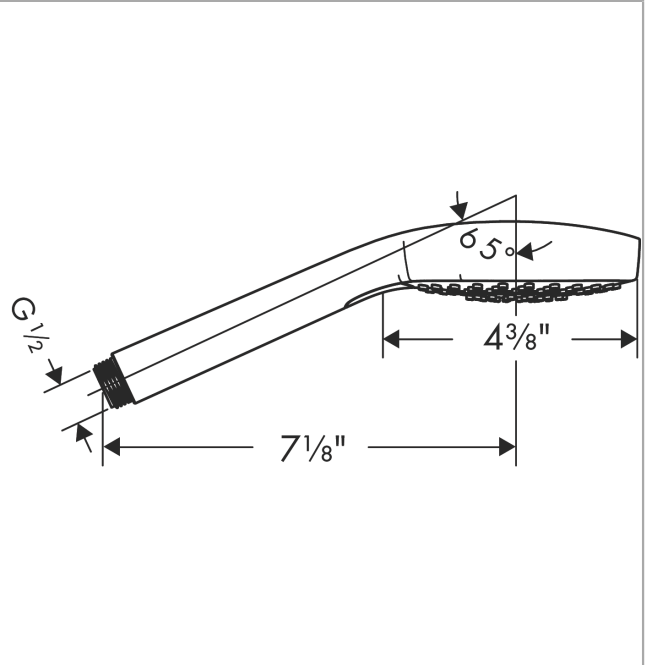

Croma Select E
Handshower 110 3-Jet, 1.75 GPM
 Finish: **white/chrome** Part no. : **04723400**

Description

Features

- Spray modes: SoftRain, IntenseRain, Pulsating Massage
- 121 no-clog spray channels
- Select button for comfortable alternation of spray modes
- Spray face finish: easy cleanable plastic spray disc
- Flow: 1.75 GPM (6.6 L/Min)
- EPD Hand Showers

Item details

List Price \$ 152.00

Technology

Compliance / Sustainability

Product image

Scale drawing

Croma Select E
Handshower 110 3-Jet, 1.75 GPM
Finish: **white/chrome** Part no. : **04723400**

Exploded drawing

Year of production: >01/18

Croma Select E
Handshower 110 3-Jet, 1.75 GPM
 Finish: **white/chrome** Part no. : **04723400**

Spare parts list

Year of production: >01/18

Pos.	Description	Part no.	Price	PU
1	filter packing	94246000	-	1