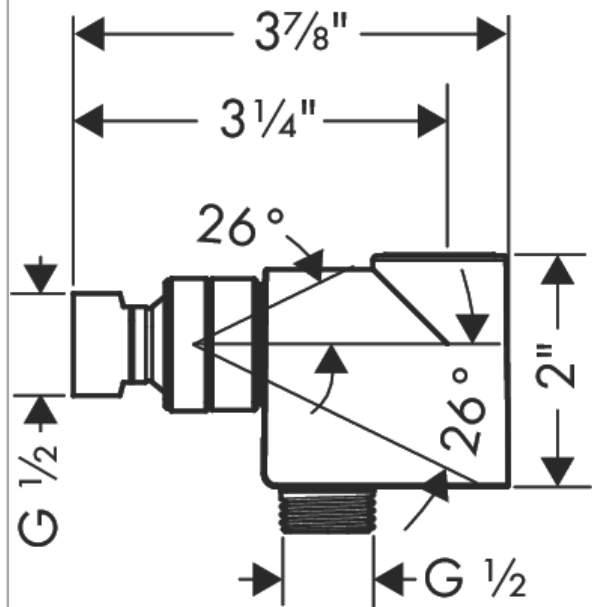

**Showerarm Mount for Handshower**  
 Finish: **chrome** Part no. : **04580000**

**Description**

**Features**

- For all 1/2" hoses
- For shower hoses with a conical nut

**Item details**

List Price \$ 48.00

**Compliance / Sustainability**

**Product image**

**Scale drawing**

**Showerarm Mount for Handshower**  
Finish: **chrome** Part no. : **04580000**

Exploded drawing

Year of production: >03/18

**Showerarm Mount for Handshower**  
 Finish: **chrome** Part no. : **04580000**

**Spare parts list**

Year of production: >03/18

<b>Pos.</b>	<b>Description</b>	<b>Part no.</b>	<b>Price</b>	<b>PU</b>
1	filter packing	88649000	-	1
2	lever collar	97536000	-	1
3	seal	97606000	-	1
4	set of non return valves DW 15	94074000	-	1
a	nut	97958000	-	1