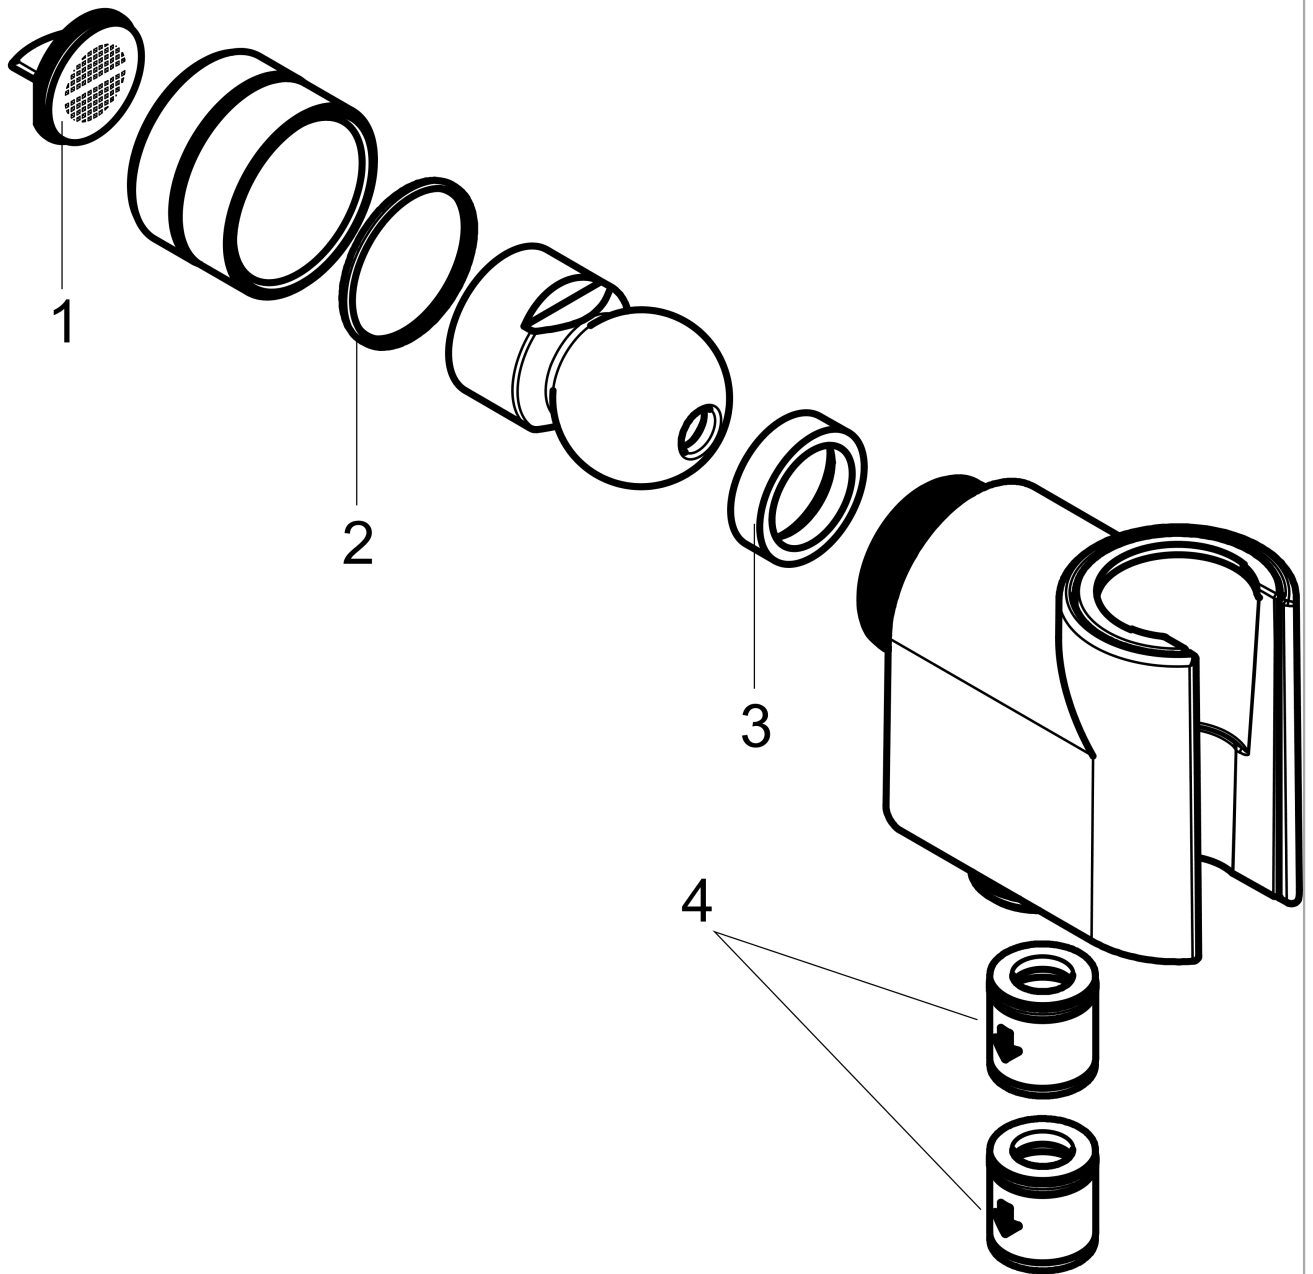

**Showerarm Mount for Handshower**  
 Finish: **chrome** Part no. : **04580000**

**Description**

**Features**

- For all 1/2" hoses
- For shower hoses with a conical nut

**Item details**

List Price \$ 48.00

**Compliance / Sustainability**

**Product image**

**Scale drawing**

**Showerarm Mount for Handshower**  
Finish: **chrome** Part no. : **04580000**

Exploded drawing

Year of production: >03/18

**Showerarm Mount for Handshower**  
 Finish: **chrome** Part no. : **04580000**

**Spare parts list**

Year of production: >03/18

<b>Pos.</b>	<b>Description</b>	<b>Part no.</b>	<b>Price</b>	<b>PU</b>
1	filter packing	88649000	-	1
2	lever collar	97536000	-	1
3	seal	97606000	-	1
4	set of non return valves DW 15	94074000	-	1
a	nut	97958000	-	1