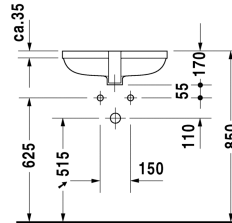

Happy D.2 Vanity basin # 0457480000

| < 18 7/8" Inch > |

Vanity basin	Dimension	Weight	Order number
undermount basin, with overflow, without faucet deck, overflow clip Chrome included, hardware included, cUPC® listed*, 18 7/8" Inch			
Colors			
00 White			
Variant			
☒	18 7/8" x 13 5/8" Inch	17.6 lb	0457480000
Infobox			
Measurements of undercounter models represent interior measurements, * Complies with following standards: ASME A112.19.2/CSA B45.1			
Sanitary ceramics with the special WonderGliss surface finish will remain clean and attractive-looking for a long time to come. When ordering WonderGliss please add a "1" as eleventh digit to the model number.			
Push button drain assembly for washbasins with overflow	2" Inch	0.8 lb	005052
Design Siphon		3.3 lb	005036
Hardware for stone countertops, (with the exception of # 046651)		0.4 lb	005028

All drawings contain the necessary measurements which are subject to standard tolerances. They are stated in inch & mm and are non-binding. Exact measurements, in particular for customized installation scenarios, can only be taken from the finished ceramic piece.