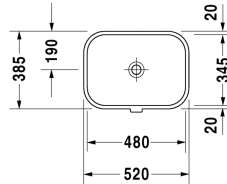

Happy D.2 Vanity basin # 0457480000

| < 18 7/8" Inch > |

Vanity basin	Dimension	Weight	Order number
undermount basin, with overflow, without faucet deck, overflow clip Chrome included, hardware included, cUPC® listed*, 18 7/8" Inch			
Colors			
00 White			
Variant			
☒	18 7/8" x 13 5/8" Inch	17.6 lb	0457480000
Infobox			
Measurements of undercounter models represent interior measurements, * Complies with following standards: ASME A112.19.2/CSA B45.1			
Sanitary ceramics with the special WonderGliss surface finish will remain clean and attractive-looking for a long time to come. When ordering WonderGliss please add a "1" as eleventh digit to the model number.			
Push button drain assembly for washbasins with overflow	2" Inch	0.8 lb	005052
Design Siphon		3.3 lb	005036
Hardware for stone countertops, (with the exception of # 046651)		0.4 lb	005028

All drawings contain the necessary measurements which are subject to standard tolerances. They are stated in inch & mm and are non-binding. Exact measurements, in particular for customized installation scenarios, can only be taken from the finished ceramic piece.