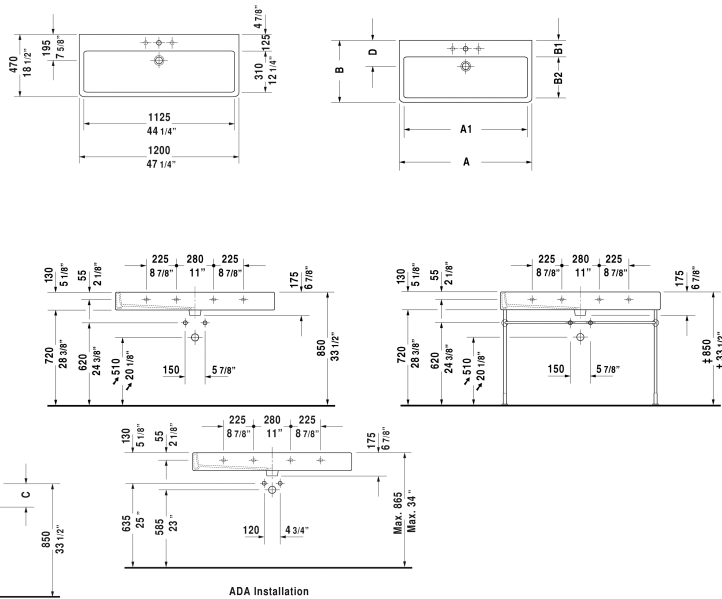

Vero Furniture washbasin # 045412..00 / 045412..30 / 045412..60

< 47 1/4" Inch >

Furniture washbasin	Dimension	Weight	Order number
with faucet deck, underside fully glazed, hardware included, wall-mounted, CUPC listed			
Colors			
00 White 08 Black			
Variant			
● with overflow	47 1/4" x 18 1/2" Inch	73.9 lb	045412..00
●●● with overflow	47 1/4" x 18 1/2" Inch	73.9 lb	045412..30
⊗ with overflow	47 1/4" x 18 1/2" Inch	73.9 lb	045412..60
Infobox			
For installing ceramics larger than 39 3/8", 2 sets of basin hardware # 695100000 are required			
Sanitary ceramics with the special WonderGliss surface finish will remain clean and attractive-looking for a long time to come. When ordering WonderGliss please add a "1" as eleventh digit to the model number.			
Accessory for ceramics			
Push button drain assembly for washbasins with overflow	2" Inch	0.8 lb	005052