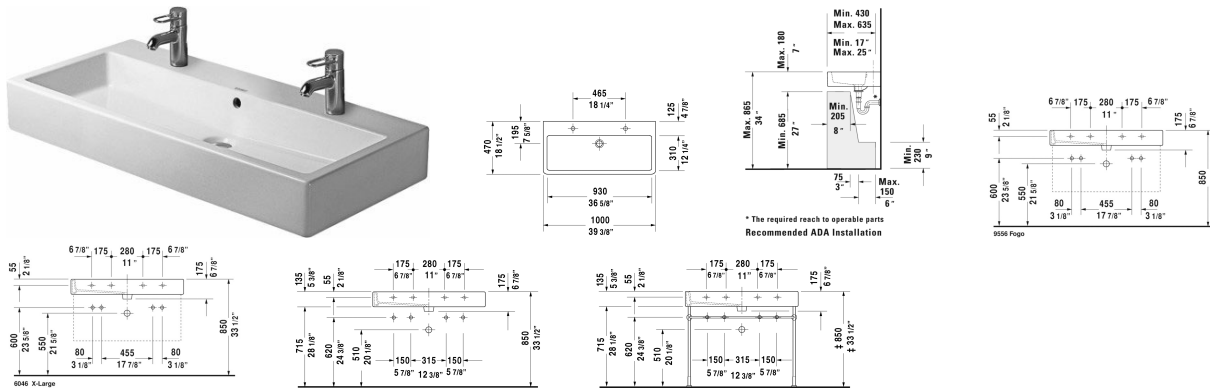

Vero Furniture washbasin # 0454100024

< 39 3/8" Inch >

Furniture washbasin	Dimension	Weight	Order number
with faucet deck, underside fully glazed, wall-mounted, hardware included, cUPC® listed*, 39 3/8" Inch			
Colors			
00 White			
Variant			
● __ ● with overflow	39 3/8" x 18 1/2" Inch	62.2 lb	0454100024
Infobox			
* Complies with following standards: ASME A112.19.2/CSA B45.1, When installing ceramics larger than 39 3/8", 2 sets of basin hardware # 6951000000 are required, Washbasin is not ADA compliant in combination with pedestal, siphon cover or metal console, Recommended in connection with two single lever basin mixers, When mounting 2 one-hole faucets, required space in between is # 045412, 235012 = 22 1/4" and # 045410, 235010 = 18 1/4"			
Sanitary ceramics with the special WonderGliss surface finish will remain clean and attractive-looking for a long time to come. When ordering WonderGliss please add a "1" as eleventh digit to the model number.			
Accessory for ceramics			
Push button drain assembly for washbasins with overflow	2" Inch	0.8 lb	005052
Towel rail square tube 1/2", Chrome, for washbasin # 045410, 235010	37 5/8" Inch	1.5 lb	003039
Design Siphon		3.3 lb	005036
Suitable products			
Metal console height adjustable +2", for washbasin # 045410, 235010,			003067