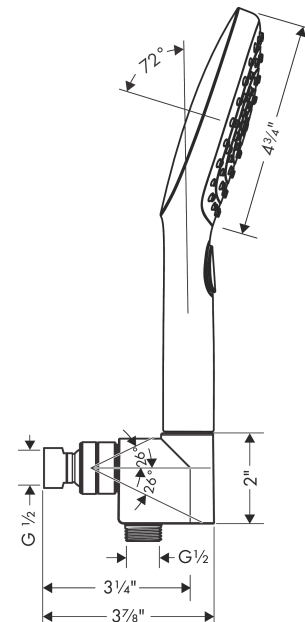

Raindance Select E
Handshower Set 120 3-Jet, 2.5 GPM
 Finish: **chrome** Part no. : **04541000**

Description

Features

- Consists of: Handshower, Handshower holder, Handshower hose
- Spray modes: Rain, RainAir, Whirl
- Select button for comfortable alternation of spray modes
- Flow: 2.5 GPM (9.5 L/Min)
- Pivot connector prevents hose from tangling
- 26° adjustment
- Rinseable screen seal

Item details

List Price \$ 294.00

Technology

Compliance / Sustainability

Product image

Scale drawing

Raindance Select E
Handshower Set 120 3-Jet, 2.5 GPM
 Finish: **chrome** Part no. : **04541000**

Exploded drawing

Year of production: >11/18

Raindance Select E
Handshower Set 120 3-Jet, 2.5 GPM
 Finish: **chrome** Part no. : **04541000**

Spare parts list

Year of production: >11/18

Pos.	Description	Part no.	Price	PU
1	support	04580000	-	1
2	filter packing	88649000	-	1
3	nut	97958000	-	1
4	lever collar	97536000	-	1
5	seal	97606000	-	1
6	ball joint	97331000	-	1
7	set of non return valves DW 15	94074000	-	1
8	seal	98058000	-	1
9	shower hose 1,60 m	28276003	-	1
10	filter packing	94246000	-	1
11	handshower	26521001	-	1