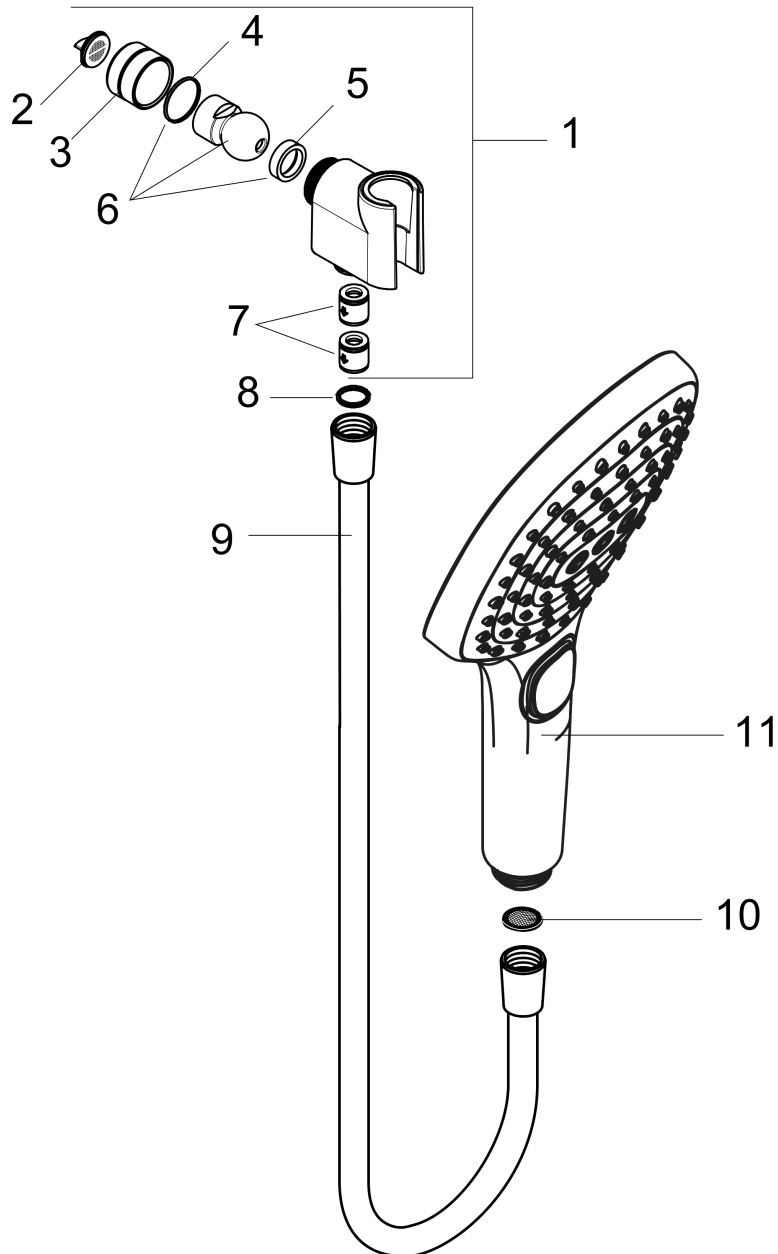

Raindance Select E
Handshower Set 120 3-Jet, 2.5 GPM
 Finish: **chrome** Part no. : **04541000**

Description

Features

- Consists of: Handshower, Handshower holder, Handshower hose
- Spray modes: Rain, RainAir, Whirl
- Select button for comfortable alternation of spray modes
- Flow: 2.5 GPM (9.5 L/Min)
- Pivot connector prevents hose from tangling
- 26° adjustment
- Rinseable screen seal

Item details

List Price \$ 294.00

Technology

Compliance / Sustainability

Product image

Scale drawing

Raindance Select E
Handshower Set 120 3-Jet, 2.5 GPM
 Finish: **chrome** Part no. : **04541000**

Exploded drawing

Year of production: >11/18

Raindance Select E
Handshower Set 120 3-Jet, 2.5 GPM
 Finish: **chrome** Part no. : **04541000**

Spare parts list

Year of production: >11/18

Pos.	Description	Part no.	Price	PU
1	support	04580000	-	1
2	filter packing	88649000	-	1
3	nut	97958000	-	1
4	lever collar	97536000	-	1
5	seal	97606000	-	1
6	ball joint	97331000	-	1
7	set of non return valves DW 15	94074000	-	1
8	seal	98058000	-	1
9	shower hose 1,60 m	28276003	-	1
10	filter packing	94246000	-	1
11	handshower	26521001	-	1