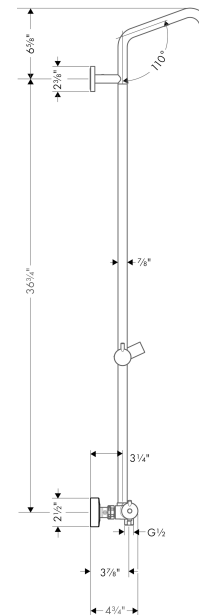

**Croma**  
**Showerpipe without Shower Components**  
 Finish: **chrome** Part no. : **04536000**

**Description**

**Features**

- Height-adjustable hand shower holder
- Anti-scald 100° safety stop
- Integrated volume control/diverter for 2 functions
- Outlets may not be operated simultaneously
- Exposed installation
- Thermostatic cartridge
- Does not include: Showerhead, hand shower, hose
- EPD Showerpipes

**Item details**

List Price \$ 959.00

**Compliance / Sustainability**

**Product image**

**Scale drawing**

**Croma**  
**Showerpipe without Shower Components**  
 Finish: **chrome** Part no. : **04536000**

Exploded drawing

Year of production: >07/13

**Croma**  
**Showerpipe without Shower Components**  
 Finish: **chrome** Part no. : **04536000**

## Spare parts list

Year of production: >07/13

Pos.	Description	Part no.	Price	PU
1	mounting set	96179000	-	1
2	tile-matching-disk 7 mm	95239000	-	1
3	wall flange	95688000	-	1
4	escutcheon Ø 60 mm	95692000	-	1
5	shower arm	95137000	-	1
6	pipe 1450 mm	96770000	-	1
7	support, assy	97651000	-	1
8	escutcheon	98340000	-	1
9	isolation valve	98341000	-	1
10	filter packing	96922000	-	1
11	non return valve	96737000	-	1
12	set of nuts	96157000	-	1
13	shut off unit with selector	98283000	-	1
14	nut	98913000	-	1
15	safety set for temperature control	98916000	-	1
16	handle	98915000	-	1
17	non return valve	97980000	-	1
18	thermostat cartridge	98282000	-	1