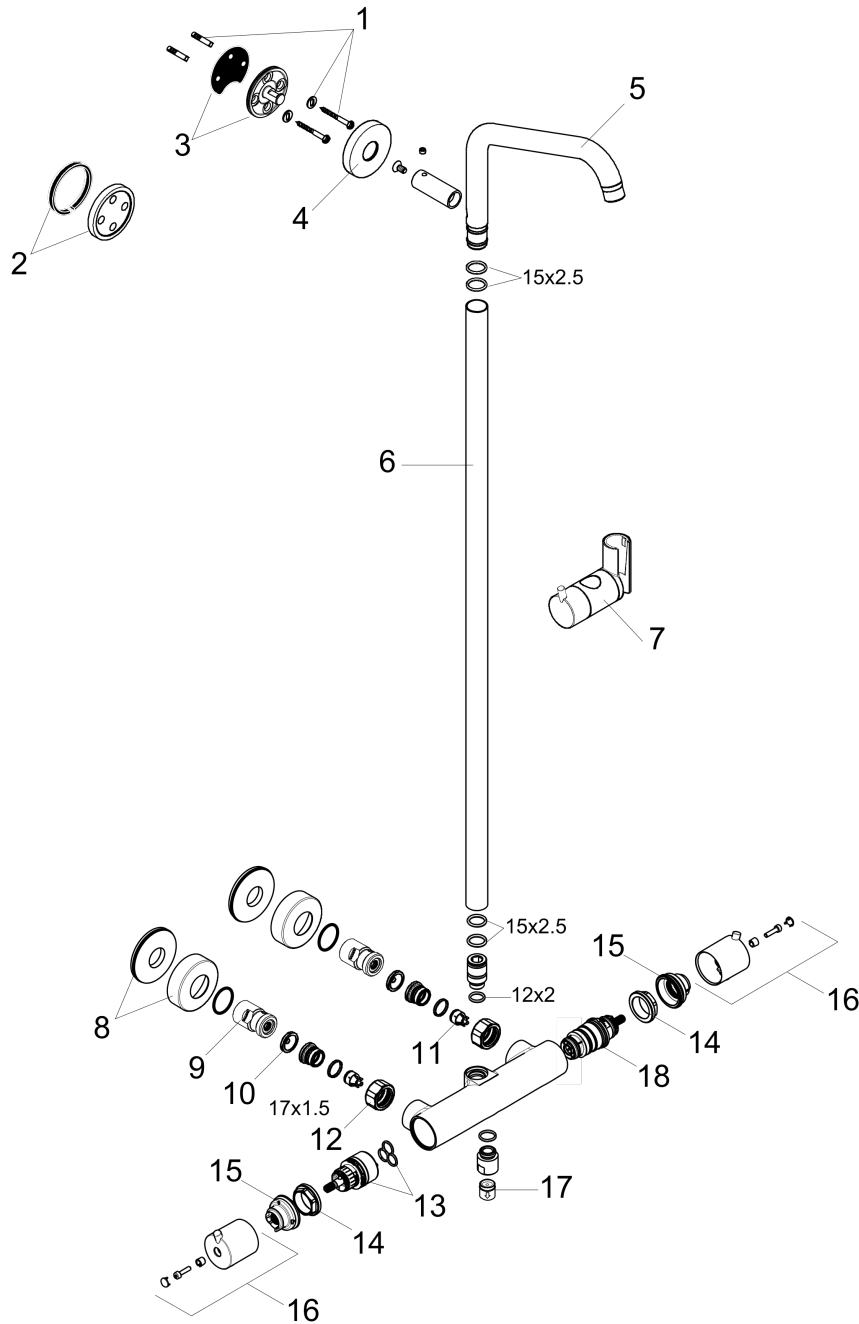

**Croma**  
**Showerpipe without Shower Components**  
 Finish: **chrome** Part no. : **04536000**

**Description**

**Features**

- Height-adjustable hand shower holder
- Anti-scald 100° safety stop
- Integrated volume control/diverter for 2 functions
- Outlets may not be operated simultaneously
- Exposed installation
- Thermostatic cartridge
- Does not include: Showerhead, hand shower, hose
- EPD Showerpipes

**Item details**

List Price \$ 959.00

**Compliance / Sustainability**

**Product image**

**Scale drawing**

**Croma**  
**Showerpipe without Shower Components**  
 Finish: **chrome** Part no. : **04536000**

Exploded drawing

Year of production: >07/13

**Croma**  
**Showerpipe without Shower Components**  
 Finish: **chrome** Part no. : **04536000**

## Spare parts list

Year of production: >07/13

Pos.	Description	Part no.	Price	PU
1	mounting set	96179000	-	1
2	tile-matching-disk 7 mm	95239000	-	1
3	wall flange	95688000	-	1
4	escutcheon Ø 60 mm	95692000	-	1
5	shower arm	95137000	-	1
6	pipe 1450 mm	96770000	-	1
7	support, assy	97651000	-	1
8	escutcheon	98340000	-	1
9	isolation valve	98341000	-	1
10	filter packing	96922000	-	1
11	non return valve	96737000	-	1
12	set of nuts	96157000	-	1
13	shut off unit with selector	98283000	-	1
14	nut	98913000	-	1
15	safety set for temperature control	98916000	-	1
16	handle	98915000	-	1
17	non return valve	97980000	-	1
18	thermostat cartridge	98282000	-	1