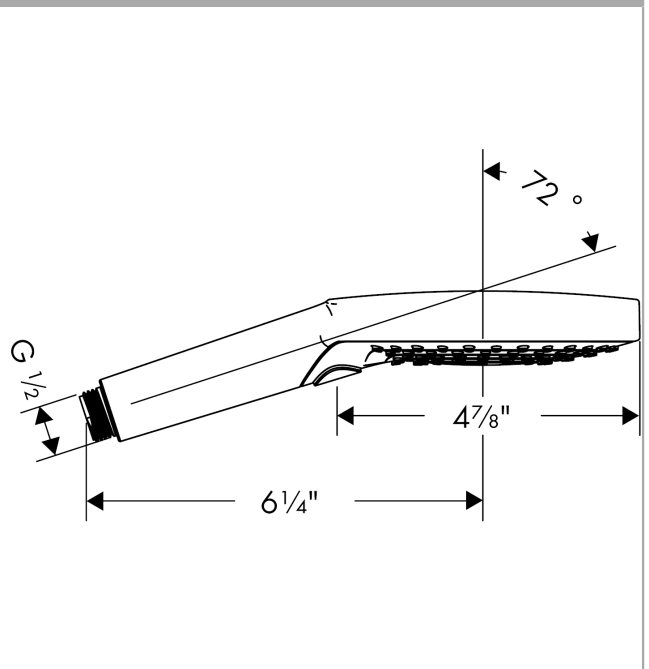

Raindance Select S
Handshower 120 3-Jet, 2.0 GPM
 Finish: **chrome** Part no. : **04529000**

Description

Features

- Spray modes: Whirl, Rain, RainAir
- 87 no-clog spray channels
- Select button for comfortable alternation of spray modes
- Spray face finish: easy cleanable plastic spray disc
- Flow: 2.0 GPM (7.6 L/Min)
- EPD Hand Showers

Item details

List Price \$ 197.00

Technology

Compliance / Sustainability

Product image

Scale drawing

Raindance Select S
Handshower 120 3-Jet, 2.0 GPM
Finish: **chrome** Part no. : **04529000**

Exploded drawing

Year of production: >01/14

Raindance Select S
Handshower 120 3-Jet, 2.0 GPM
 Finish: **chrome** Part no. : **04529000**

Spare parts list

Year of production: >01/14

Pos.	Description	Part no.	Price	PU
1	filter packing	94246000	-	1