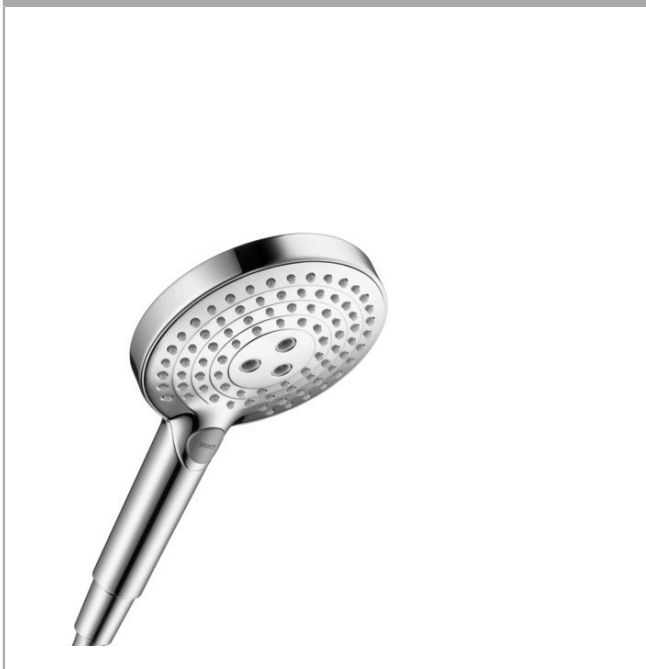

Raindance Select S
Handshower 120 3-Jet, 2.0 GPM
 Finish: **chrome** Part no. : **04529000**

Description

Features

- Spray modes: Whirl, Rain, RainAir
- 87 no-clog spray channels
- Select button for comfortable alternation of spray modes
- Spray face finish: easy cleanable plastic spray disc
- Flow: 2.0 GPM (7.6 L/Min)
- EPD Hand Showers

Item details

List Price \$ 197.00

Technology

Compliance / Sustainability

Product image

Scale drawing

Raindance Select S
Handshower 120 3-Jet, 2.0 GPM
Finish: **chrome** Part no. : **04529000**

Exploded drawing

Year of production: >01/14

Raindance Select S
Handshower 120 3-Jet, 2.0 GPM
 Finish: **chrome** Part no. : **04529000**

Spare parts list

Year of production: >01/14

Pos.	Description	Part no.	Price	PU
1	filter packing	94246000	-	1