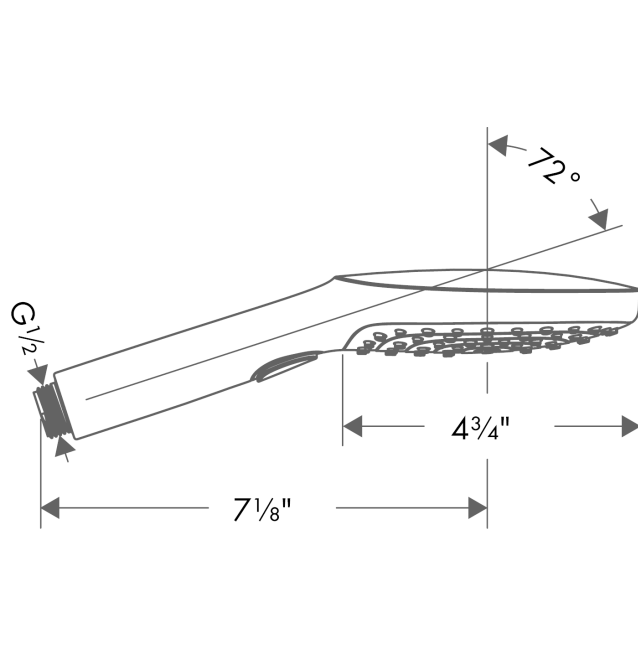

Raindance Select E
Handshower 120 3-Jet, 2.0 GPM
 Finish: **chrome** Part no. : **04528000**

Description

Features

- Spray modes: RainAir, Rain, Whirl
- 78 no-clog spray channels
- Select button for comfortable alternation of spray modes
- Spray face finish: easy cleanable plastic spray disc
- Flow: 2.0 GPM (7.6 L/Min)
- EPD Hand Showers

Raindance Select E
Handshower 120 3-Jet, 2.0 GPM
Finish: chrome Part no. : 04528000

Exploded drawing

Year of production: >01/14

Raindance Select E
Handshower 120 3-Jet, 2.0 GPM
 Finish: **chrome** Part no. : **04528000**