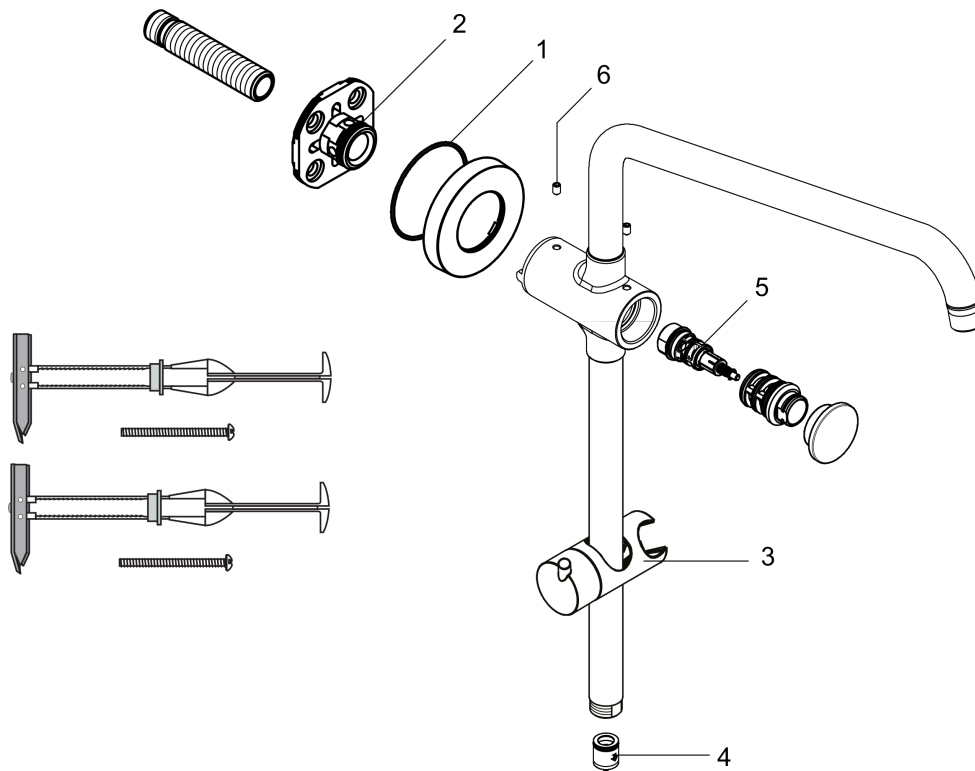

Croma
SAM Set Plus without Shower Components
 Finish: **chrome** Part no. : **04527000**

Description

Features

- Consists of: Handshower hose
- Suitable for shower and tub/shower installations
- The adjustable handshower holder on this model should not be used with a handshower with a spray face larger than 125 mm (5") in diameter
- Locking push-button diverts flow to handshower

Item details

List Price \$ 451.00

Compliance / Sustainability

Product image

Scale drawing

Croma
SAM Set Plus without Shower Components
 Finish: **chrome** Part no. : **04527000**

Exploded drawing

Year of production: >07/14

Croma
SAM Set Plus without Shower Components
 Finish: **chrome** Part no. : **04527000**

Spare parts list

Year of production: >07/14

Pos.	Description	Part no.	Price	PU
1	O-ring 65x2	98472000	-	1
2	O-ring 25x2,5	92146000	-	1
3	support, assy	95160000	-	1
4	set of non return valves DW 15	94074000	-	1
5	selector (invers)	95657000	-	1
6	hollow set screw M5x8	92851000	-	1