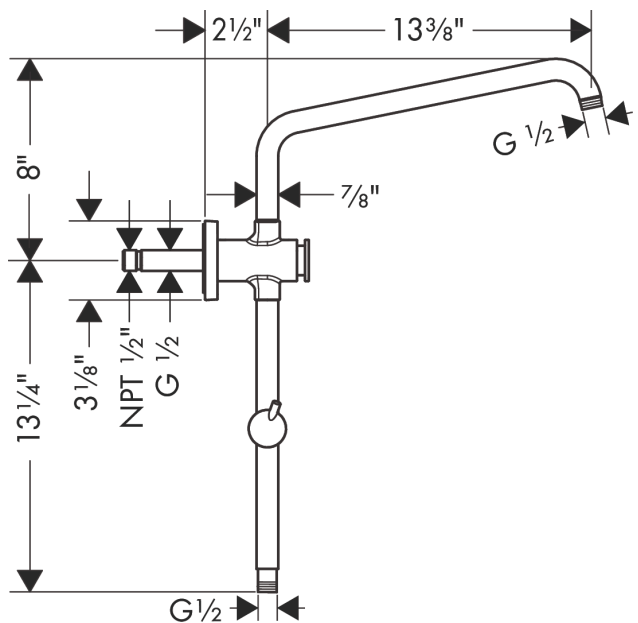

Croma
SAM Set Plus without Shower Components
 Finish: **chrome** Part no. : **04527000**

Description

Features

- Consists of: Handshower hose
- Suitable for shower and tub/shower installations
- The adjustable handshower holder on this model should not be used with a handshower with a spray face larger than 125 mm (5") in diameter
- Locking push-button diverts flow to handshower

Item details

List Price \$ 451.00

Compliance / Sustainability

Product image

Scale drawing

Croma
SAM Set Plus without Shower Components
 Finish: **chrome** Part no. : **04527000**

Exploded drawing

Year of production: >07/14

Croma
SAM Set Plus without Shower Components
 Finish: **chrome** Part no. : **04527000**

Spare parts list

Year of production: >07/14

Pos.	Description	Part no.	Price	PU
1	O-ring 65x2	98472000	-	1
2	O-ring 25x2,5	92146000	-	1
3	support, assy	95160000	-	1
4	set of non return valves DW 15	94074000	-	1
5	selector (invers)	95657000	-	1
6	hollow set screw M5x8	92851000	-	1