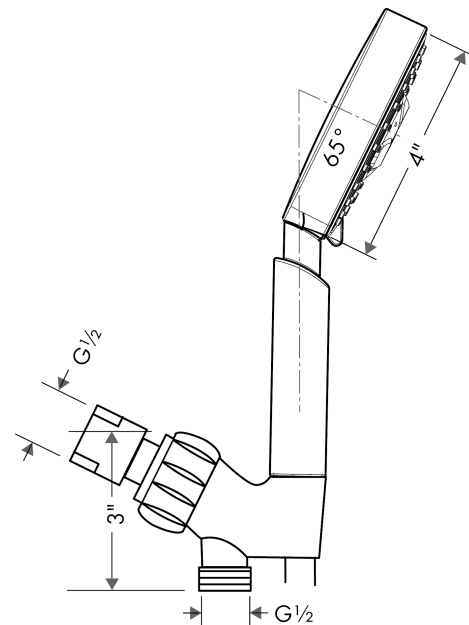

Raindance S
Handshower Set 100 3-Jet, 2.0 GPM
 Finish: **chrome** Part no. : **04518000**

Description

Features

- Consists of: Handshower, Handshower holder, Handshower hose
- Spray modes: RainAir, BalanceAir, Whirl
- Flow: 2.0 GPM (7.6 L/Min)
- Pivot connector prevents hose from tangling
- 30° adjustment
- Rinseable screen seal

Item details

List Price \$ 312.00

Technology

Compliance / Sustainability

Product image

Scale drawing

Raindance S
Handshower Set 100 3-Jet, 2.0 GPM
 Finish: **chrome** Part no. : **04518000**

Exploded drawing

Year of production: >09/12

Raindance S
Handshower Set 100 3-Jet, 2.0 GPM
 Finish: **chrome** Part no. : **04518000**

Spare parts list

Year of production: >09/12

Pos.	Description	Part no.	Price	PU
1	filter packing	88649000	-	1
2	shower holder	06505003	-	1
3	washer	88651000	-	1
4	handshower	04341000	-	1
5	shower hose 1,60 m	28276003	-	1
6	filter packing	94246000	-	1