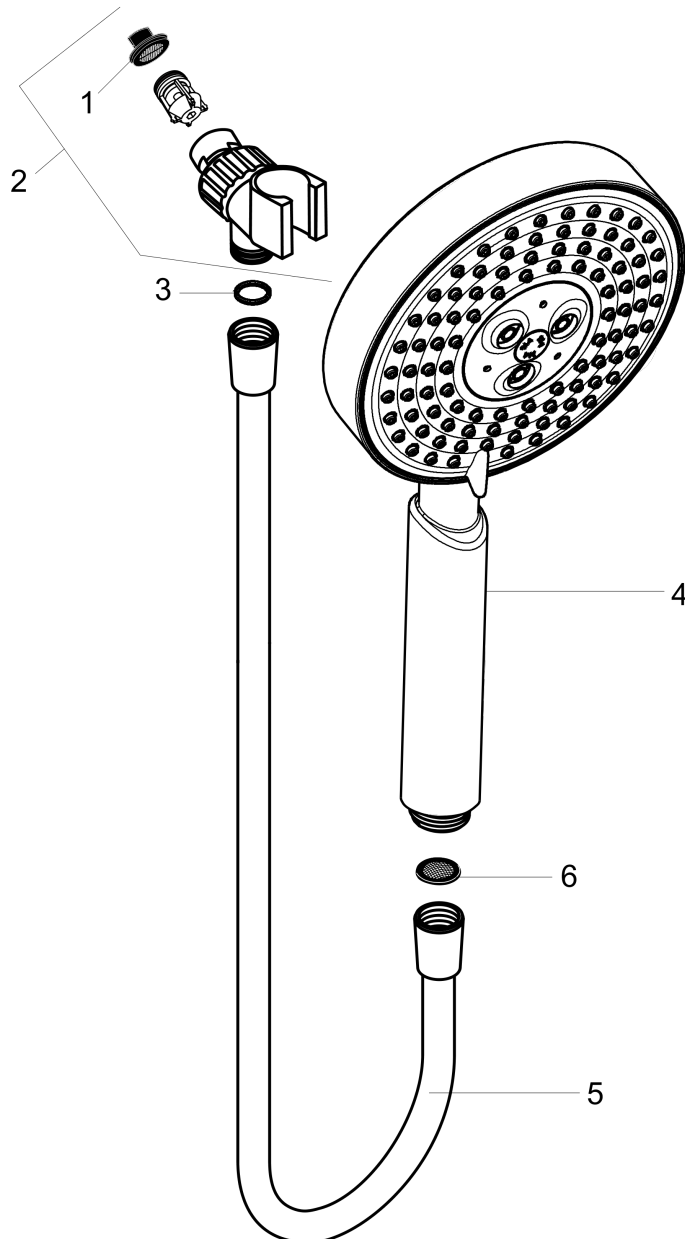

Raindance S
Handshower Set 100 3-Jet, 2.0 GPM
 Finish: **chrome** Part no. : **04518000**

Description

Features

- Consists of: Handshower, Handshower holder, Handshower hose
- Spray modes: RainAir, BalanceAir, Whirl
- Flow: 2.0 GPM (7.6 L/Min)
- Pivot connector prevents hose from tangling
- 30° adjustment
- Rinseable screen seal

Item details

List Price \$ 312.00

Technology

Compliance / Sustainability

Product image

Scale drawing

Raindance S
Handshower Set 100 3-Jet, 2.0 GPM
 Finish: **chrome** Part no. : **04518000**

Exploded drawing

Year of production: >09/12

Raindance S
Handshower Set 100 3-Jet, 2.0 GPM
 Finish: **chrome** Part no. : **04518000**

Spare parts list

Year of production: >09/12

Pos.	Description	Part no.	Price	PU
1	filter packing	88649000	-	1
2	shower holder	06505003	-	1
3	washer	88651000	-	1
4	handshower	04341000	-	1
5	shower hose 1,60 m	28276003	-	1
6	filter packing	94246000	-	1