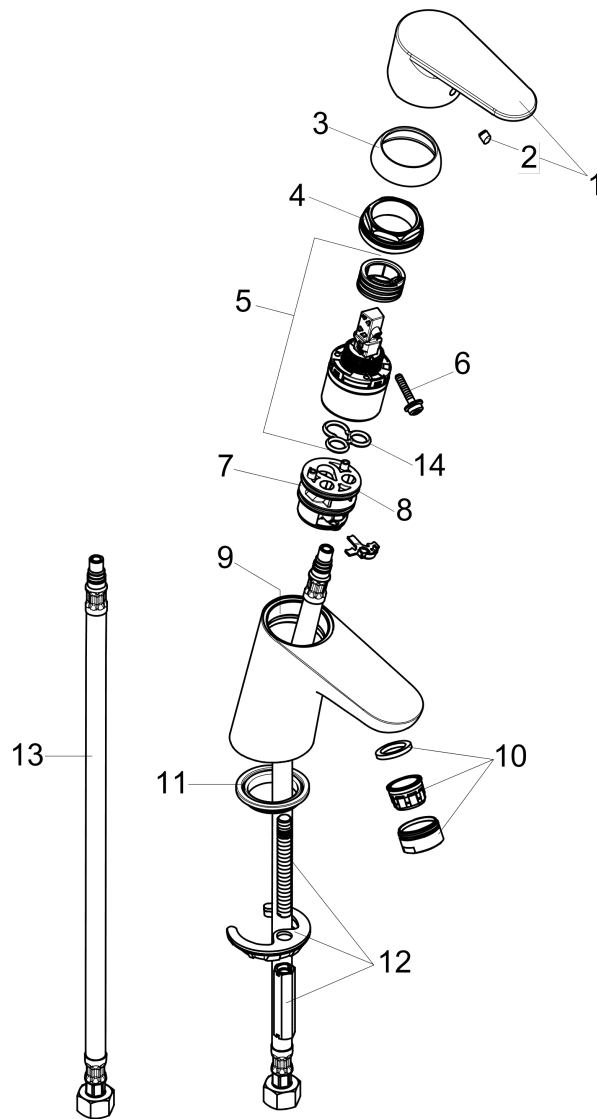

Focus

Single-Hole Faucet 70, 1.2 GPM

Finish: **chrome** Part no. : **04510000**

Description

Features

- Handle variant: Lever
- Spray modes: normal spray
- Flow: 1.2 GPM (4.5 L/Min)
- Ceramic cartridge
- Does not include: Pop-up assembly

Item details

List Price \$ 233.00

Technology

Compliance / Sustainability

Product image

Scale drawing

Focus
Single-Hole Faucet 70, 1.2 GPM
Finish: **chrome** Part no. : **04510000**

Exploded drawing

Year of production: >07/16

Focus**Single-Hole Faucet 70, 1.2 GPM**Finish: **chrome** Part no. : **04510000****Spare parts list**

Year of production: >07/16

Pos.	Description	Part no.	Price	PU
1	handle	98532000	-	1
2	screw cover	96338000	-	1
3	flange	97406000	-	1
4	nut	97209000	-	1
5	cartridge, assy	95646001	-	1
6	locking screw for handle	95140000	-	1
7	adapter for cartridge	98750000	-	1
8	O-Ring 30x2	98186000	-	1
9	O-ring 35x2	92604000	-	1
10	aerator M24x1 (4,5 l/min)	92877000	-	1
11	seal Ø 42	98722000	-	1
12	fixing set	88508000	-	1
13	connection hose 18½" M8x0,75 3/8"	96321001	-	1
14	seal	95008000	-	1