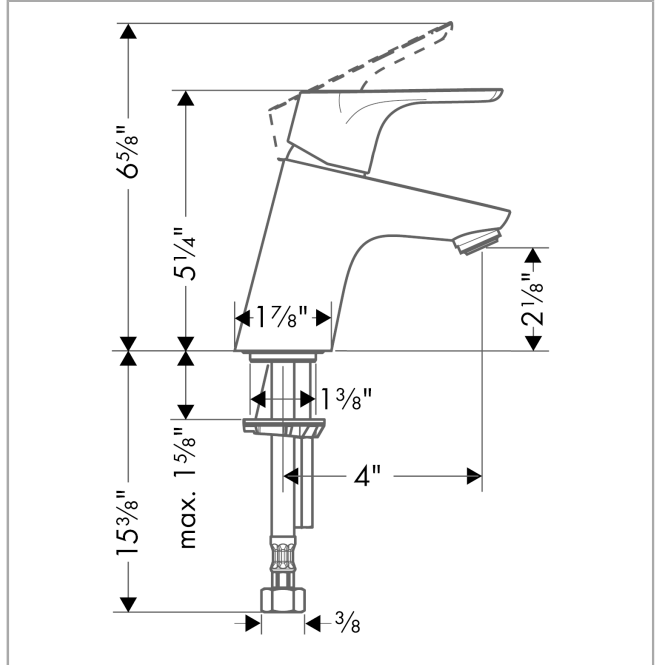

Focus

Single-Hole Faucet 70, 1.2 GPM

Finish: **chrome** Part no. : **04510000**

Description

Features

- Handle variant: Lever
- Spray modes: normal spray
- Flow: 1.2 GPM (4.5 L/Min)
- Ceramic cartridge
- Does not include: Pop-up assembly

Item details

List Price \$ 233.00

Technology

Compliance / Sustainability

Product image

Scale drawing

Focus
Single-Hole Faucet 70, 1.2 GPM
Finish: **chrome** Part no. : **04510000**

Exploded drawing

Year of production: >07/16

Focus**Single-Hole Faucet 70, 1.2 GPM**Finish: **chrome** Part no. : **04510000****Spare parts list**

Year of production: >07/16

Pos.	Description	Part no.	Price	PU
1	handle	98532000	-	1
2	screw cover	96338000	-	1
3	flange	97406000	-	1
4	nut	97209000	-	1
5	cartridge, assy	95646001	-	1
6	locking screw for handle	95140000	-	1
7	adapter for cartridge	98750000	-	1
8	O-Ring 30x2	98186000	-	1
9	O-ring 35x2	92604000	-	1
10	aerator M24x1 (4,5 l/min)	92877000	-	1
11	seal Ø 42	98722000	-	1
12	fixing set	88508000	-	1
13	connection hose 18½" M8x0,75 3/8"	96321001	-	1
14	seal	95008000	-	1