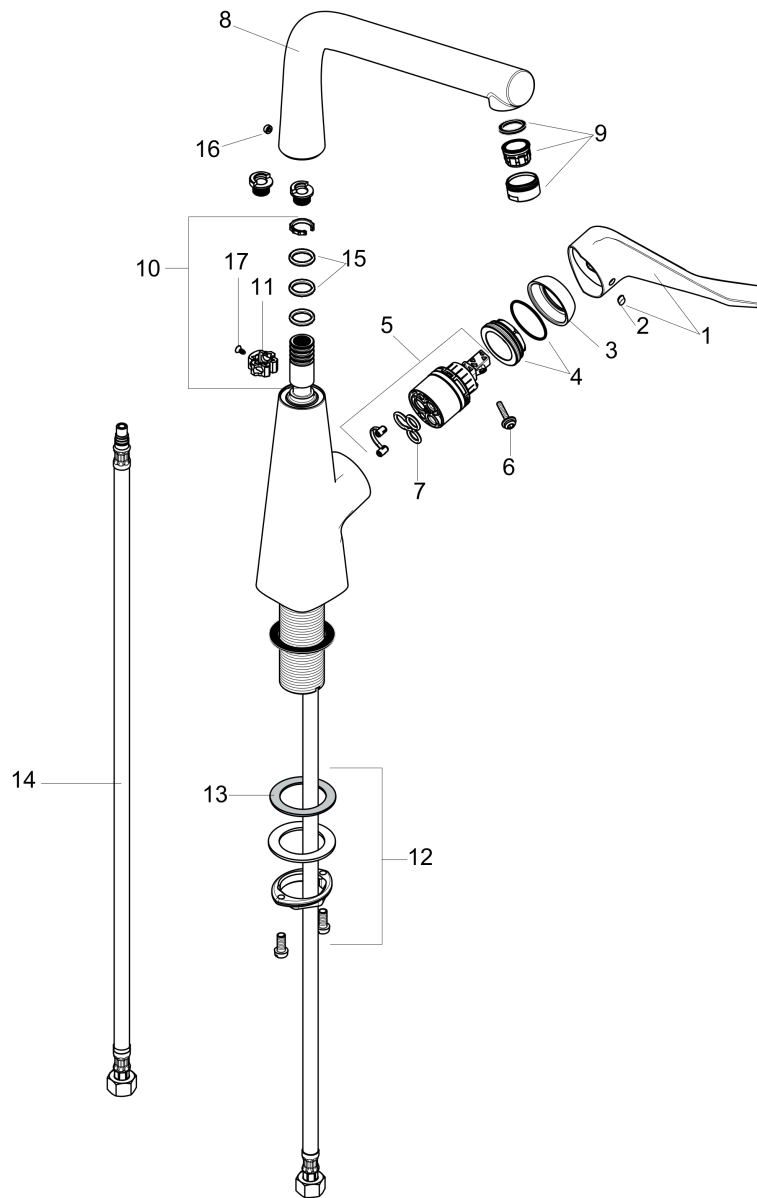

Metris

Bar Faucet, 1.5 GPM

Finish: **chrome** Part no. : **04509000**

Description

Features

- Swivel range 150°
- Normal spray
- Deck mounted
- Flow: 1.50 gal/min
- Ceramic cartridge
- 3/8" connections

Item details

List Price \$ 569.00

Technology

Compliance / Sustainability

Product image

Scale drawing

Metris
Bar Faucet, 1.5 GPM
 Finish: **chrome** Part no. : **04509000**

Exploded drawing

Year of production: >10/18

Metris**Bar Faucet, 1.5 GPM**Finish: **chrome** Part no. : **04509000****Spare parts list**

Year of production: >10/18

Pos.	Description	Part no.	Price	PU
1	handle	98455000	-	1
2	screw cover	96338000	-	1
3	flange	95498000	-	1
4	nut	97209000	-	1
5	cartridge, assy	92730000	-	1
6	locking screw for handle	95140000	-	1
7	seal	95008000	-	1
8	spout cpl.	92258000	-	1
9	aerator M24x1 (5 l/min)	13185000	-	1
10	sealing set	92646000	-	1
11	axialring	97558000	-	1
12	fixing set (Ø 34)	95049000	-	1
13	lever collar	97548000	-	1
14	connection hose 35½" M8x0,75 3/8"	96316001	-	1
15	O-Ring 14x2,5	98189000	-	1
16	screw cover	95181000	-	1
17	screw	97662000	-	1