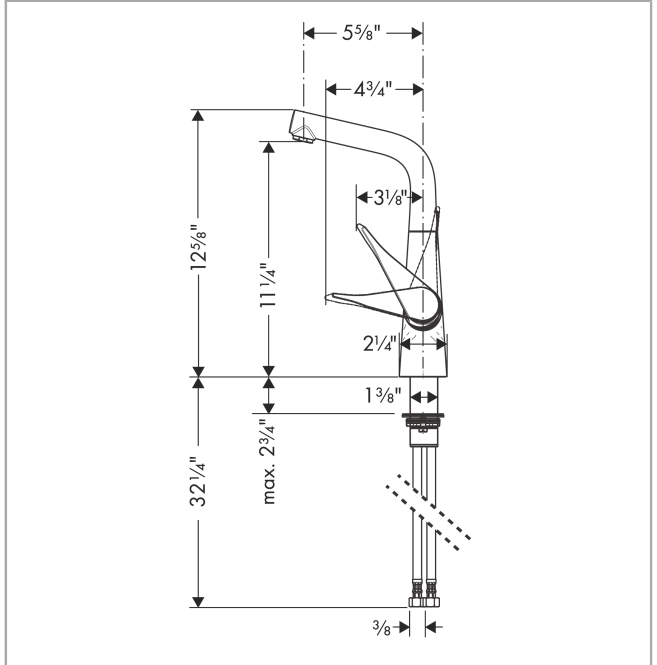

Metris

Bar Faucet, 1.5 GPM

Finish: **chrome** Part no. : **04509000**

Description

Features

- Swivel range 150°
- Normal spray
- Deck mounted
- Flow: 1.50 gal/min
- Ceramic cartridge
- 3/8" connections

Item details

List Price \$ 569.00

Technology

Compliance / Sustainability

Product image

Scale drawing

Metris
Bar Faucet, 1.5 GPM
 Finish: **chrome** Part no. : **04509000**

Exploded drawing

Year of production: >10/18

Metris**Bar Faucet, 1.5 GPM**Finish: **chrome** Part no. : **04509000****Spare parts list**

Year of production: >10/18

Pos.	Description	Part no.	Price	PU
1	handle	98455000	-	1
2	screw cover	96338000	-	1
3	flange	95498000	-	1
4	nut	97209000	-	1
5	cartridge, assy	92730000	-	1
6	locking screw for handle	95140000	-	1
7	seal	95008000	-	1
8	spout cpl.	92258000	-	1
9	aerator M24x1 (5 l/min)	13185000	-	1
10	sealing set	92646000	-	1
11	axialring	97558000	-	1
12	fixing set (Ø 34)	95049000	-	1
13	lever collar	97548000	-	1
14	connection hose 35½" M8x0,75 3/8"	96316001	-	1
15	O-Ring 14x2,5	98189000	-	1
16	screw cover	95181000	-	1
17	screw	97662000	-	1