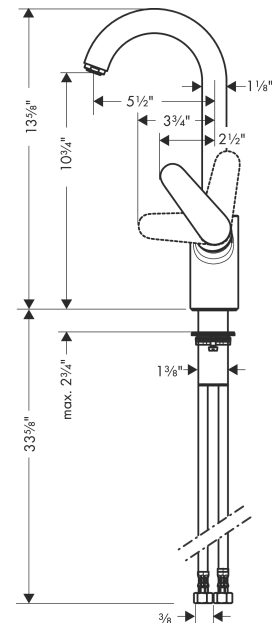

Focus

Bar Faucet, 1.5 GPM

Finish: **chrome** Part no. : **04507001**

Description

Features

- Swivel range 150°
- Normal spray
- Deck mounted
- Flow: 1.50 gal/min
- Ceramic cartridge
- 3/8" connections
- EPD Kitchen Faucets

Item details

List Price \$ 417.00

Technology

Compliance / Sustainability

Product image

Scale drawing

Focus

Bar Faucet, 1.5 GPM

Finish: **chrome** Part no. : **04507001**

Exploded drawing

Year of production: >10/18

Focus**Bar Faucet, 1.5 GPM**Finish: **chrome** Part no. : **04507001****Spare parts list**

Year of production: >10/18

Pos.	Description	Part no.	Price	PU
1	handle	98460000	-	1
2	screw cover	96338000	-	1
3	flange	95498000	-	1
4	nut	97209000	-	1
5	cartridge, assy	92730000	-	1
6	locking screw for handle	95140000	-	1
7	seal	95008000	-	1
8	sealing set	92646000	-	1
9	screw	97662000	-	1
10	axialring	97558000	-	1
11	fixing set (Ø 34)	95049000	-	1
12	connection hose 35½" M8x0,75 3/8"	96316001	-	1
13	aerator M24x1 (5 l/min)	88744000	-	1