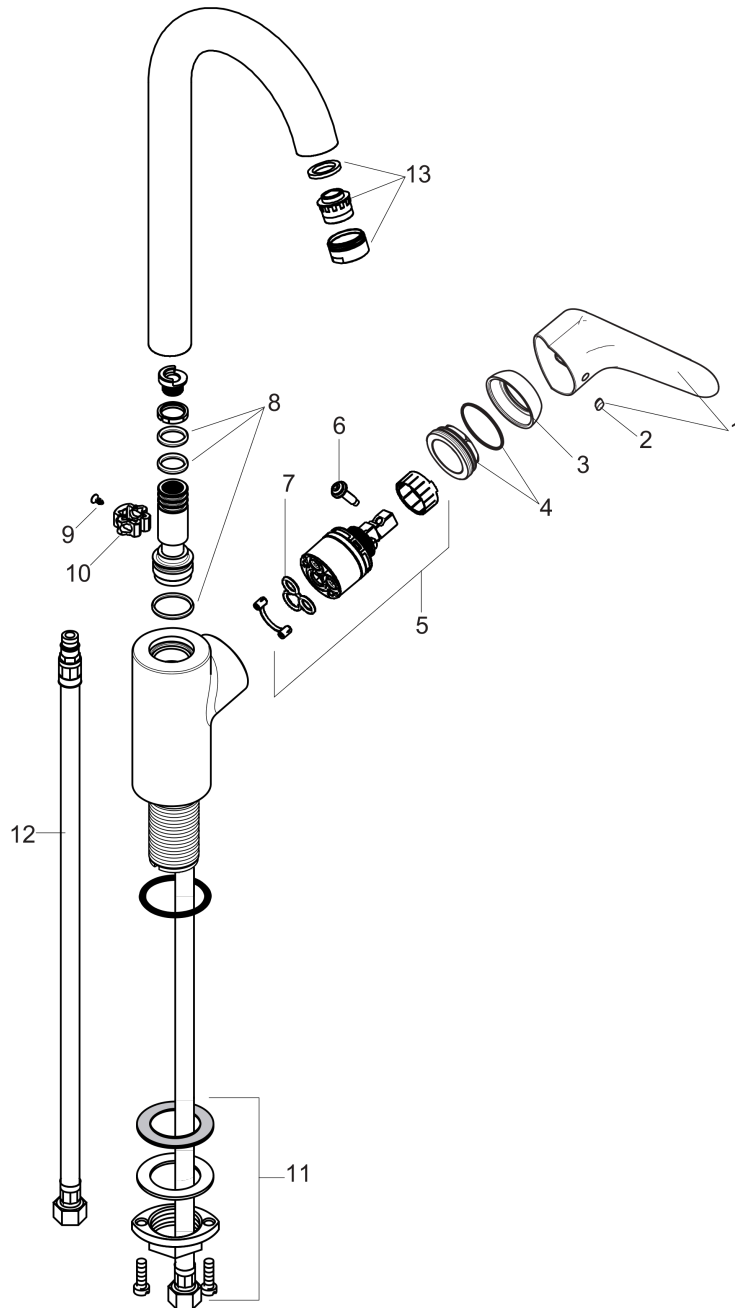

Focus

Bar Faucet, 1.5 GPM

Finish: **chrome** Part no. : **04507001**

Description

Features

- Swivel range 150°
- Normal spray
- Deck mounted
- Flow: 1.50 gal/min
- Ceramic cartridge
- 3/8" connections
- EPD Kitchen Faucets

Item details

List Price \$ 417.00

Technology

Compliance / Sustainability

Product image

Scale drawing

Focus

Bar Faucet, 1.5 GPM

Finish: **chrome** Part no. : **04507001**

Exploded drawing

Year of production: >10/18

Focus**Bar Faucet, 1.5 GPM**Finish: **chrome** Part no. : **04507001****Spare parts list**

Year of production: >10/18

Pos.	Description	Part no.	Price	PU
1	handle	98460000	-	1
2	screw cover	96338000	-	1
3	flange	95498000	-	1
4	nut	97209000	-	1
5	cartridge, assy	92730000	-	1
6	locking screw for handle	95140000	-	1
7	seal	95008000	-	1
8	sealing set	92646000	-	1
9	screw	97662000	-	1
10	axialring	97558000	-	1
11	fixing set (Ø 34)	95049000	-	1
12	connection hose 35½" M8x0,75 3/8"	96316001	-	1
13	aerator M24x1 (5 l/min)	88744000	-	1