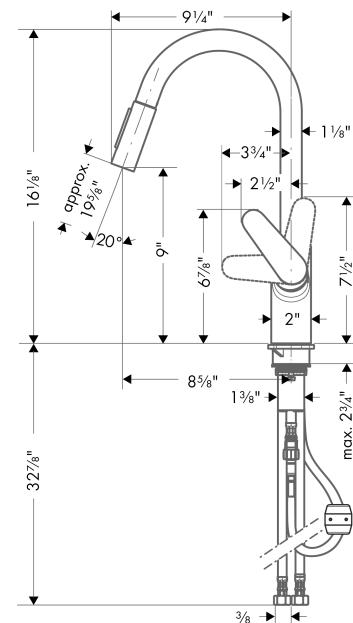

Focus
HighArc Kitchen Faucet, 2-Spray Pull-Down, 1.75 GPM
 Finish: **chrome** Part no. : **04505000**

Description

Features

- Swivel range 150°
- Laminar spray, needle spray
- Toggle spray diverter
- MagFit magnetic sprayhead docking
- Deck mounted
- Flow: 1.75 GPM (6.6 L/Min)
- Ceramic cartridge
- 3/8" connections
- Integrated double backflow prevention
- EPD Kitchen Faucets

Item details

List Price \$ 613.00

Technology

Compliance / Sustainability

Product image

Scale drawing

Focus
HighArc Kitchen Faucet, 2-Spray Pull-Down, 1.75 GPM
 Finish: **chrome** Part no. : **04505000**

Exploded drawing

Year of production: >11/20

Focus

HighArc Kitchen Faucet, 2-Spray Pull-Down, 1.75 GPM

Finish: **chrome** Part no. : **04505000**

Spare parts list

Year of production: >11/20

Pos.	Description	Part no.	Price	PU
1	handle	98460000	-	1
2	screw cover	96338000	-	1
3	flange	95498000	-	1
4	nut	97209000	-	1
5	cartridge, assy	92730000	-	1
6	locking screw for handle	95140000	-	1
7	seal	95008000	-	1
8	spout cpl.	95562000	-	1
9	filter	97735000	-	1
10	O-ring 11x2	98127000	-	1
11	non return valve	93218000	-	1
12	set of non return valves DW 15	97350000	-	1
13	fixing set (Ø 34)	95049000	-	1
14	hose 1,50 m	88624000	-	1
15	connection hose 35½" M8x0,75 3/8"	96316001	-	1
17	service tool	95910000	-	1
18	O-ring 18x1,5	98231000	-	1
19	O-ring 20x1	98140000	-	1
20	connection hose 600 mm M10x1	95561000	-	1
21	weight	98551000	-	1
22	aerator laminar M22x1 (15 l/min)	95909000	-	1