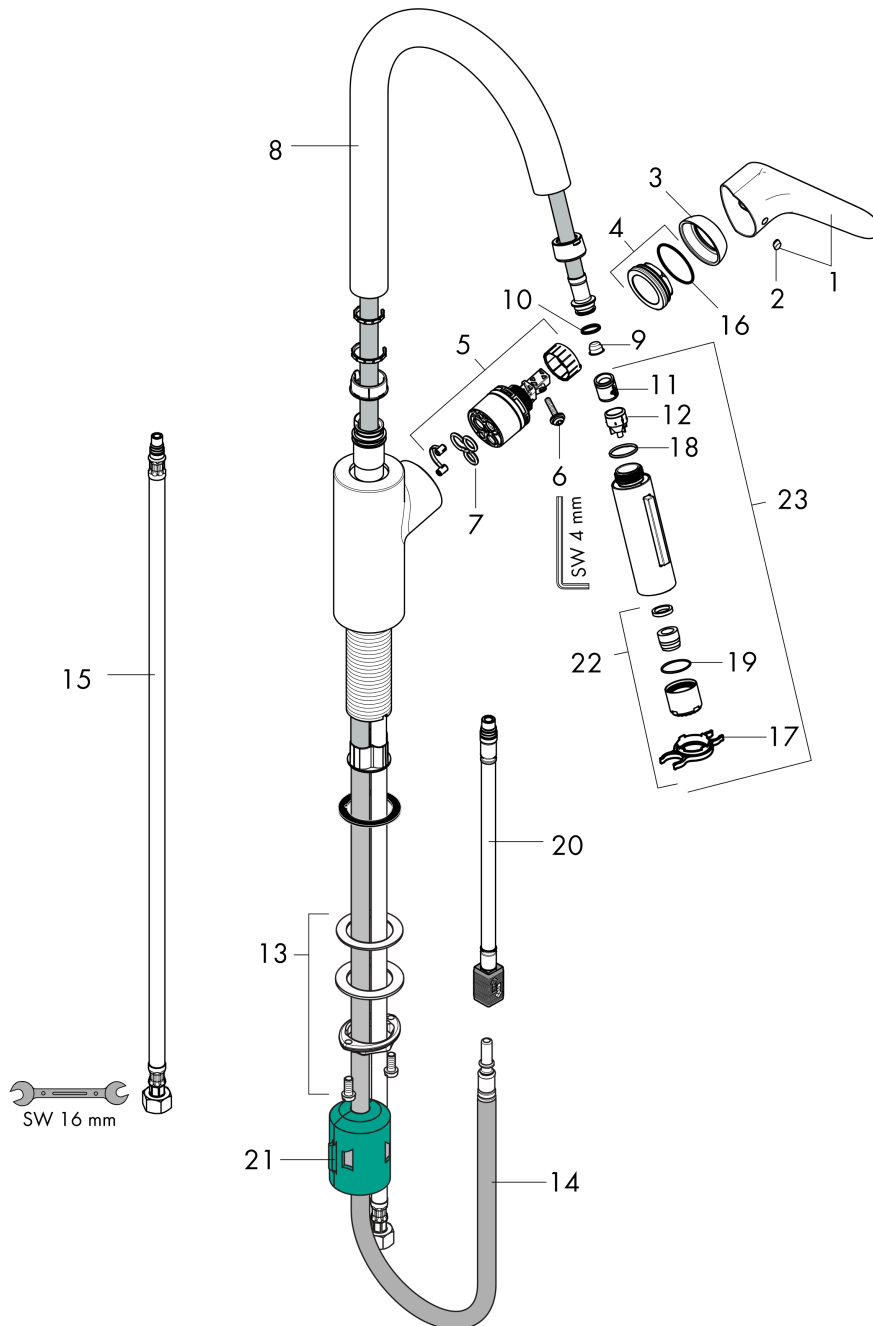

Focus
HighArc Kitchen Faucet, 2-Spray Pull-Down, 1.75 GPM
 Finish: **chrome** Part no. : **04505000**

Description

Features

- Swivel range 150°
- Laminar spray, needle spray
- Toggle spray diverter
- MagFit magnetic sprayhead docking
- Deck mounted
- Flow: 1.75 GPM (6.6 L/Min)
- Ceramic cartridge
- 3/8" connections
- Integrated double backflow prevention
- EPD Kitchen Faucets

Item details

List Price \$ 613.00

Technology

Compliance / Sustainability

Product image

Scale drawing

Focus
HighArc Kitchen Faucet, 2-Spray Pull-Down, 1.75 GPM
 Finish: **chrome** Part no. : **04505000**

Exploded drawing

Year of production: >11/20

Focus

HighArc Kitchen Faucet, 2-Spray Pull-Down, 1.75 GPM

Finish: **chrome** Part no. : **04505000**

Spare parts list

Year of production: >11/20

Pos.	Description	Part no.	Price	PU
1	handle	98460000	-	1
2	screw cover	96338000	-	1
3	flange	95498000	-	1
4	nut	97209000	-	1
5	cartridge, assy	92730000	-	1
6	locking screw for handle	95140000	-	1
7	seal	95008000	-	1
8	spout cpl.	95562000	-	1
9	filter	97735000	-	1
10	O-ring 11x2	98127000	-	1
11	non return valve	93218000	-	1
12	set of non return valves DW 15	97350000	-	1
13	fixing set (Ø 34)	95049000	-	1
14	hose 1,50 m	88624000	-	1
15	connection hose 35½" M8x0,75 3/8"	96316001	-	1
17	service tool	95910000	-	1
18	O-ring 18x1,5	98231000	-	1
19	O-ring 20x1	98140000	-	1
20	connection hose 600 mm M10x1	95561000	-	1
21	weight	98551000	-	1
22	aerator laminar M22x1 (15 l/min)	95909000	-	1