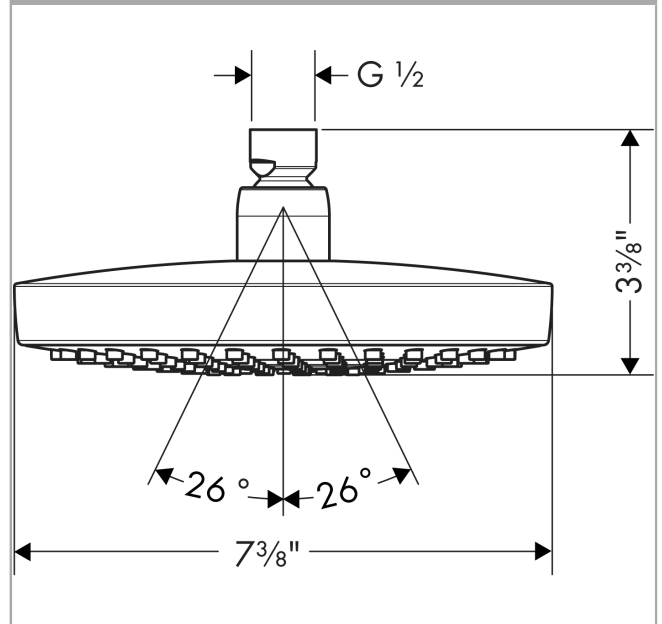

Croma Select S
Showerhead 180 2-Jet, 1.8 GPM
 Finish: **Chrome** Part no. : **04388000**

Description

Features

- showerhead size: 7"
- Spray pattern: Rain, IntenseRain
- Maximum flow rate: 1.8 GPM
- Select button on showerhead
- 147 spray nozzles
- spray disc surface: fully finished matching spray face

Item details

List Price \$ 350.00

Technology

Compliance / Sustainability

Product image

Scale drawing

Croma Select S
Showerhead 180 2-Jet, 1.8 GPM
Finish: **Chrome** Part no. : **04388000**

Exploded drawing

Year of production: >01/18

Croma Select S
Showerhead 180 2-Jet, 1.8 GPM
 Finish: **Chrome** Part no. : **04388000**

Spare parts list

Year of production: >01/18

Pos.	Description	Part no.	Price	PU
1	seal	98058000	-	1
2	filter	97735000	-	1
3	selector assy	98343001	-	1