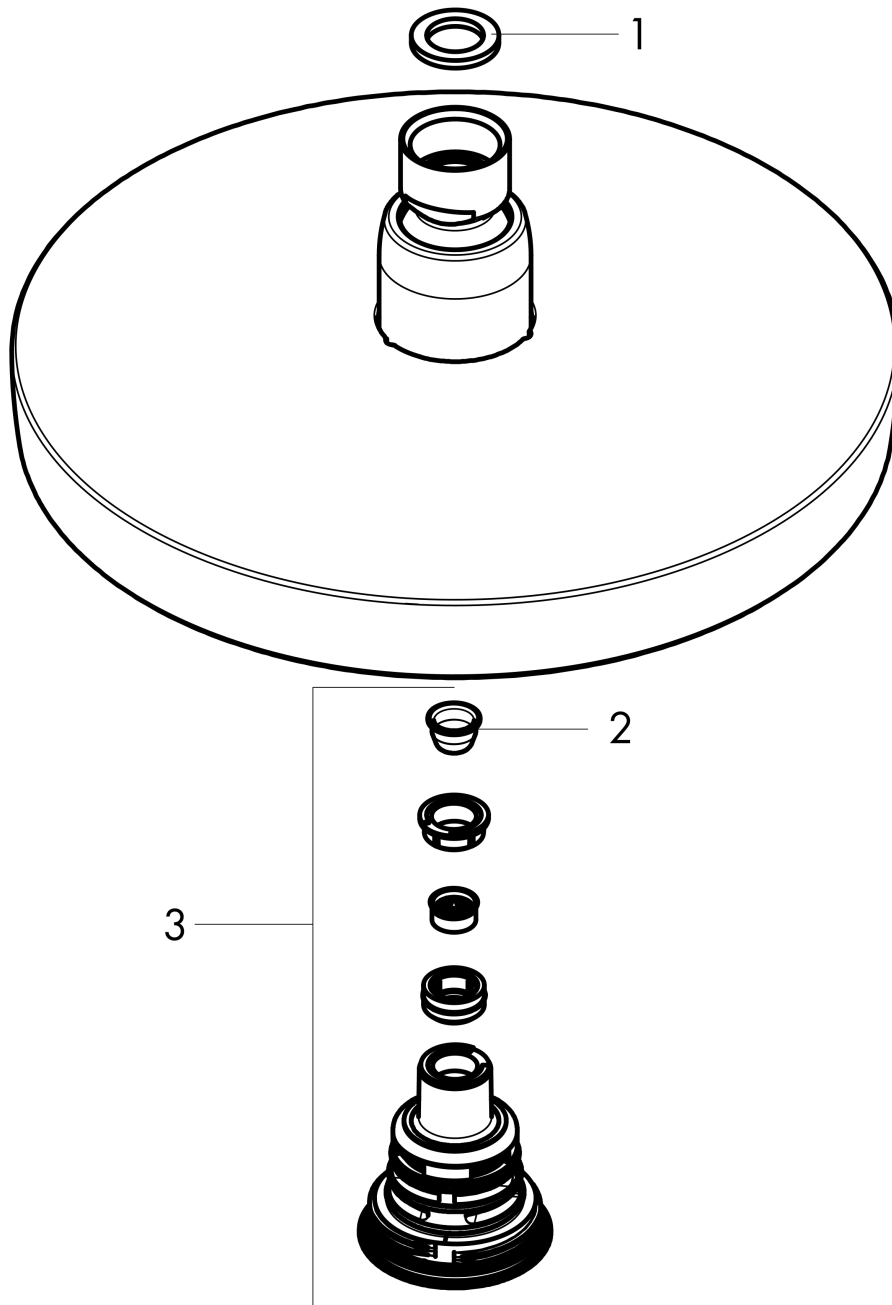

Croma Select S
Showerhead 180 2-Jet, 1.8 GPM
 Finish: **Chrome** Part no. : **04388000**

Description

Features

- showerhead size: 7"
- Spray pattern: Rain, IntenseRain
- Maximum flow rate: 1.8 GPM
- Select button on showerhead
- 147 spray nozzles
- spray disc surface: fully finished matching spray face

Item details

List Price \$ 350.00

Technology

Compliance / Sustainability

Product image

Scale drawing

Croma Select S
Showerhead 180 2-Jet, 1.8 GPM
Finish: **Chrome** Part no. : **04388000**

Exploded drawing

Year of production: >01/18

Croma Select S
Showerhead 180 2-Jet, 1.8 GPM
 Finish: **Chrome** Part no. : **04388000**

Spare parts list

Year of production: >01/18

Pos.	Description	Part no.	Price	PU
1	seal	98058000	-	1
2	filter	97735000	-	1
3	selector assy	98343001	-	1